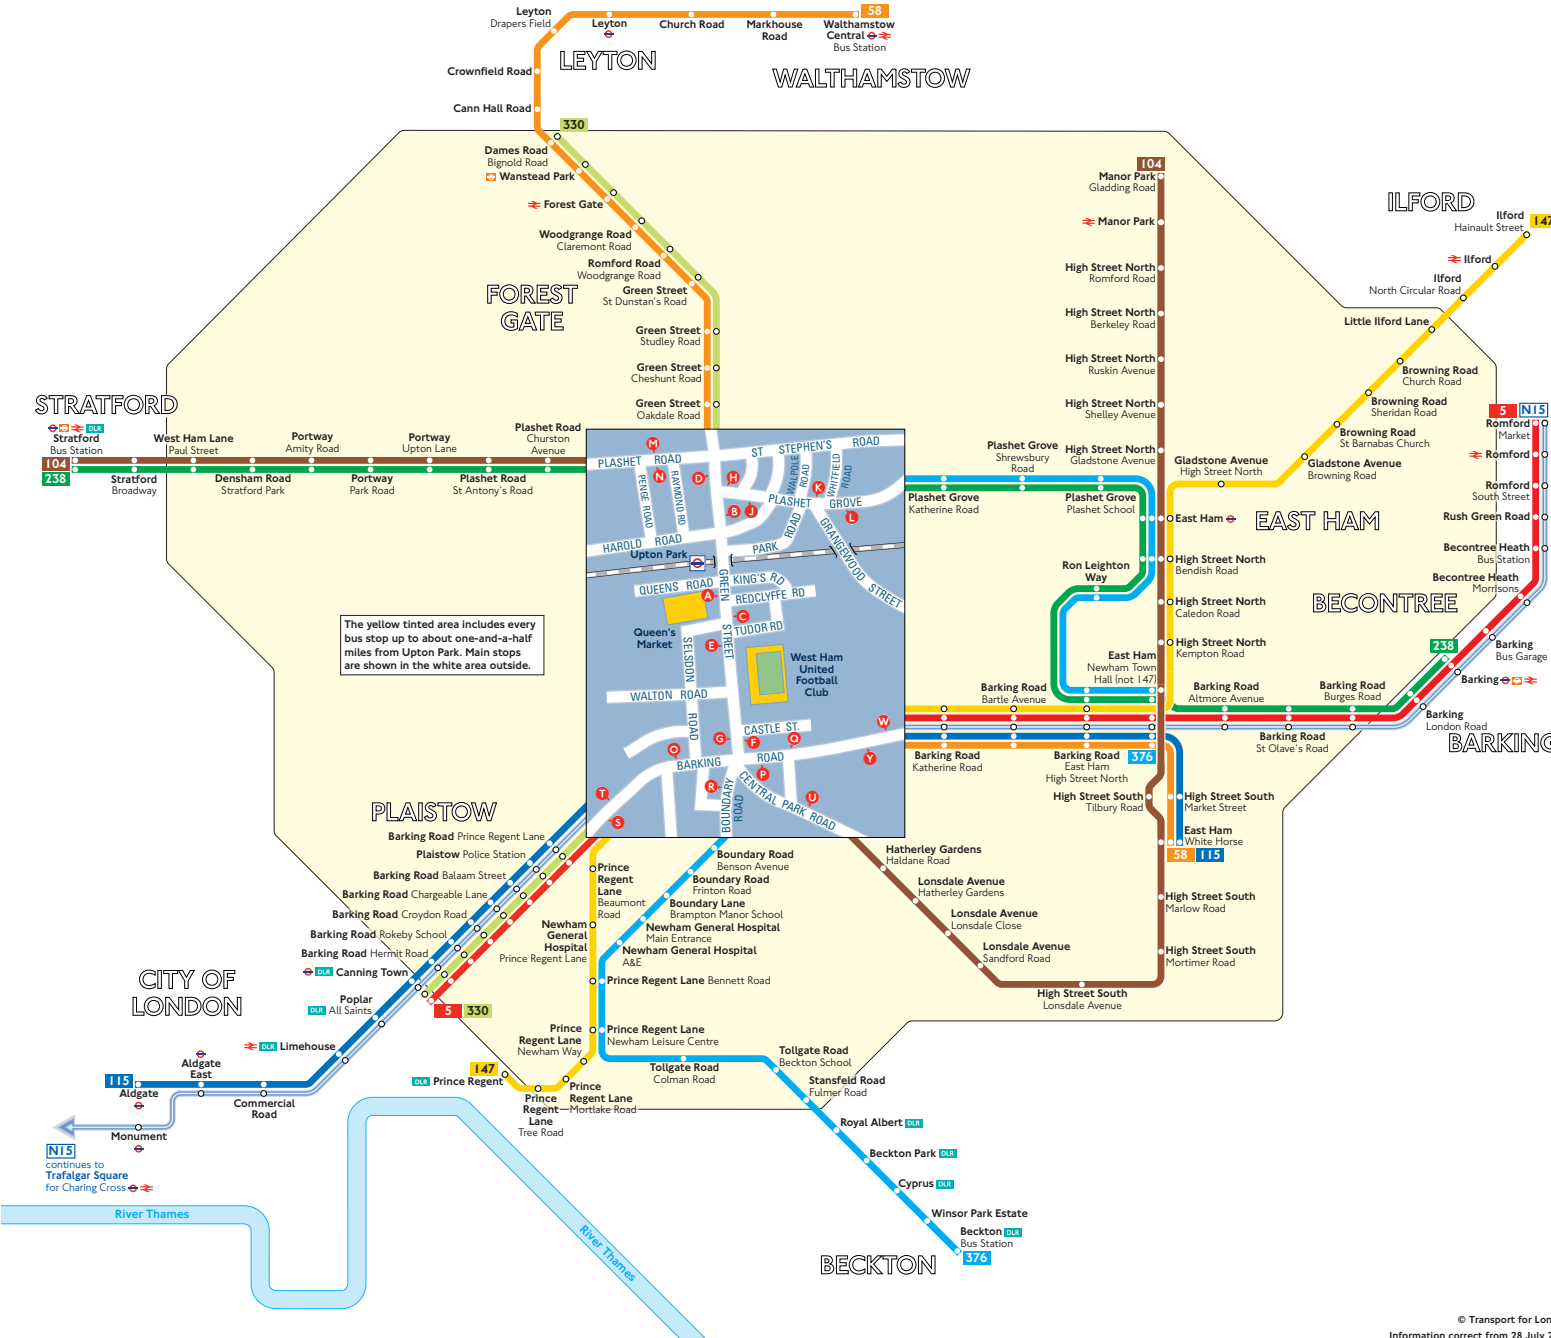

## Key

- 5** Day buses in black
- N15** Night buses in blue
- Connections with London Underground
- Connections with London Overground
- Connections with National Rail
- DLR** Connections with Docklands Light Railway
- Connections with river boats

**A** Red discs show the bus stop you need for your chosen bus service. The disc appears on the top of the bus stop in the street (see map of town centre of diagram).

## Route finder

### Day buses

Bus route	Towards	Bus stops
<b>5</b>	Canning Town	<b>PSY</b>
	Romford	<b>OOTW</b>
<b>58</b>	East Ham	<b>BCFOW</b>
	Walthamstow	<b>ADEGPPY</b>
<b>104</b>	Manor Park	<b>BCFMU</b>
	Stratford	<b>ADEGNR</b>
<b>115</b>	Aldgate	<b>PSY</b>
	East Ham	<b>OOTW</b>
<b>147</b>	Canning Town	<b>PSY</b>
	Ilford	<b>OOTW</b>
<b>238</b>	Barking	<b>HKM</b>
	Stratford	<b>JLN</b>
<b>330</b>	Canning Town	<b>BCFS</b>
	Wanstead Park	<b>ADEGOT</b>
<b>376</b>	Beckton	<b>BCFJL</b>
	East Ham	<b>ADEGHR</b>