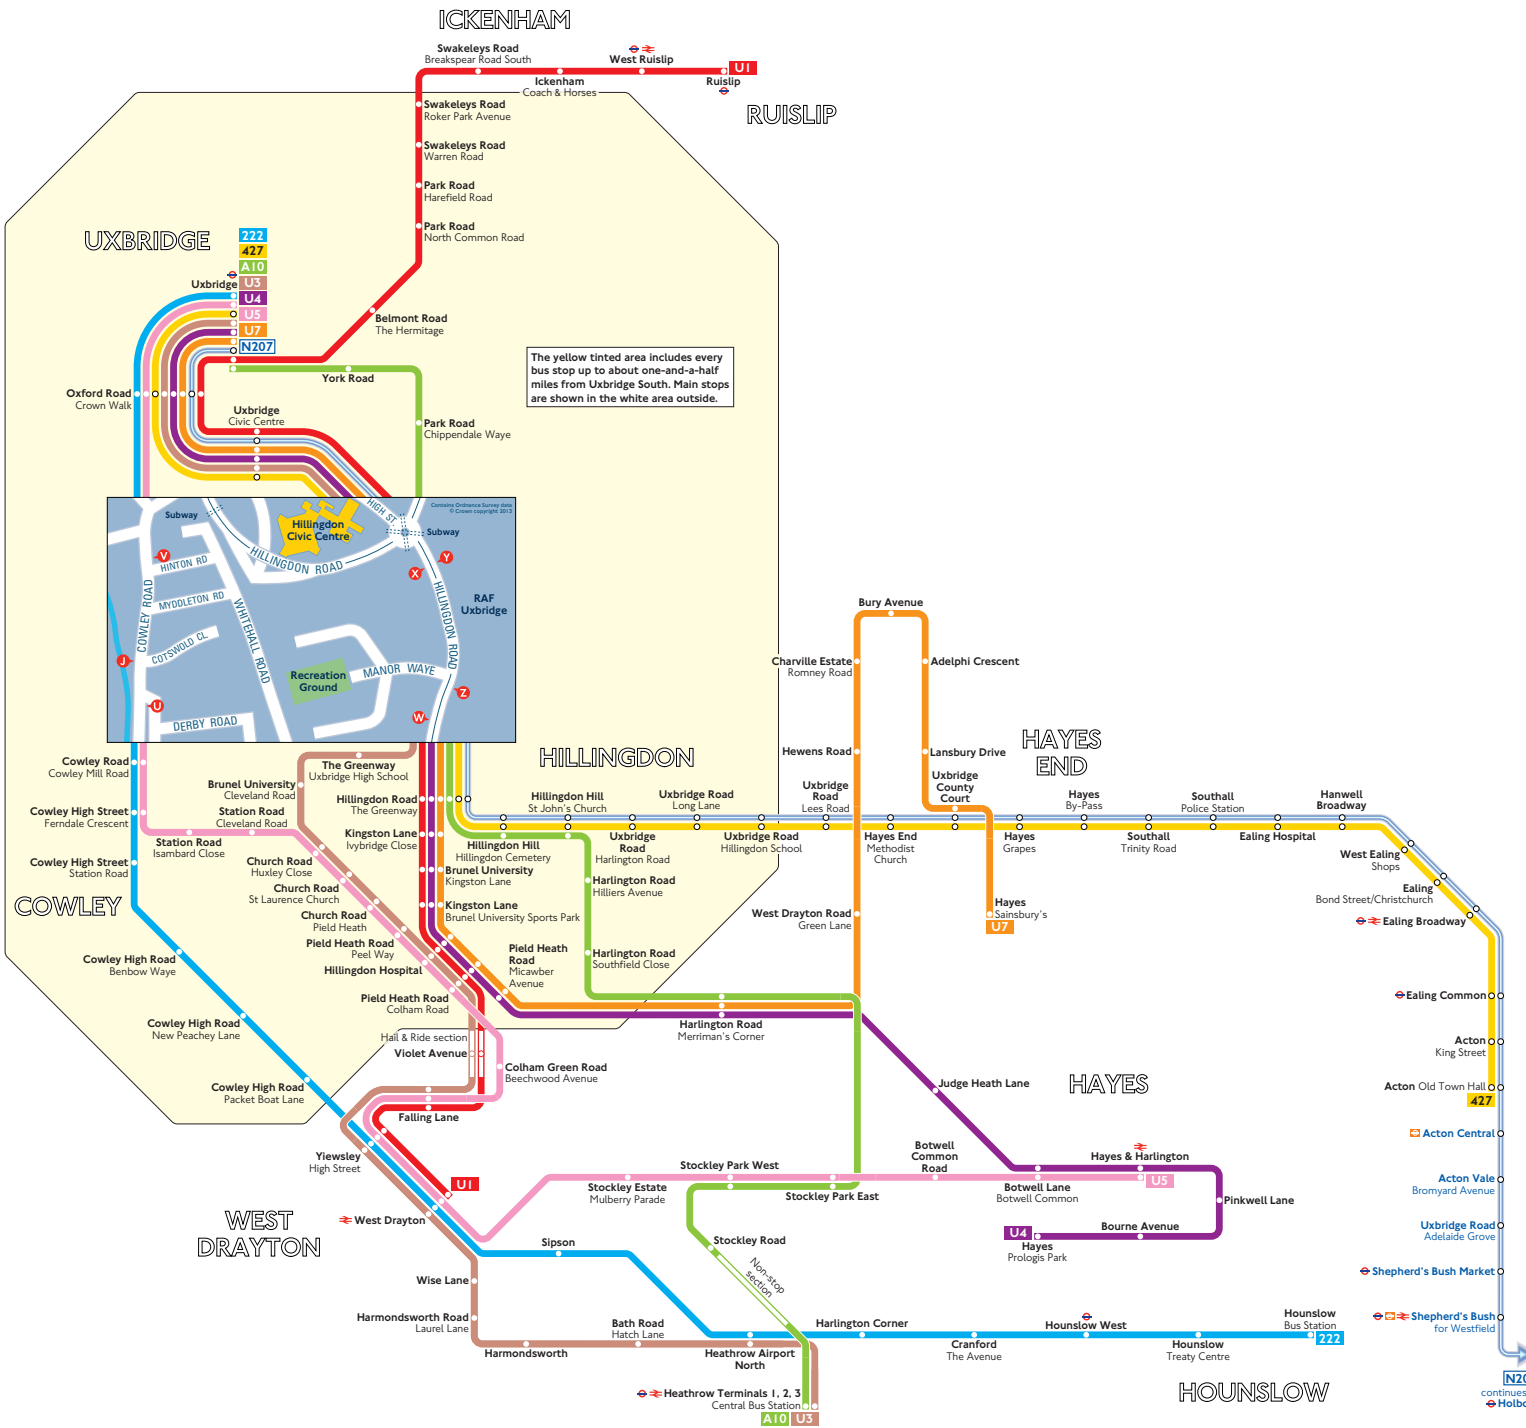

Buses from Uxbridge South

Key

- 222** Day buses in black
- N207** Night buses in blue
- Connections with London Underground
- Connections with London Underground
- Connections with National Rail
- Three journeys on Mondays and Fridays

Red discs show the bus stop you need for your chosen bus service. The disc appears on the top of the bus stop in the street (see map of town centre in centre of diagram).

Route finder

Day buses including 24-hour services

| Bus route | Towards | Bus stops |
|------------|----------------------------|------------|
| 222 | Hounslow | U V |
| | Uxbridge | J |
| 427 | Acton | Y Z |
| | Uxbridge | W X |
| A10 | Heathrow Terminals 1, 2, 3 | Y Z |
| | Uxbridge | W |
| U1 | Ruislip | W X |
| | West Drayton | Y Z |
| U3 | Heathrow Terminals 1, 2, 3 | Y Z |
| | Uxbridge | W X |
| U4 | Hayes | Y Z |
| | Uxbridge | W X |
| U5 | Hayes & Harlington | U V |
| | Uxbridge | J |
| U7 | Hayes | Y Z |
| | Uxbridge | W X |

Night buses

| Bus route | Towards | Bus stops |
|-------------|----------|------------|
| N207 | Holborn | Y Z |
| | Uxbridge | W X |

Other buses

| Bus route | Towards | Bus stops |
|------------|-----------|------------|
| 583 | Hedgerley | U V |
| | Uxbridge | J |