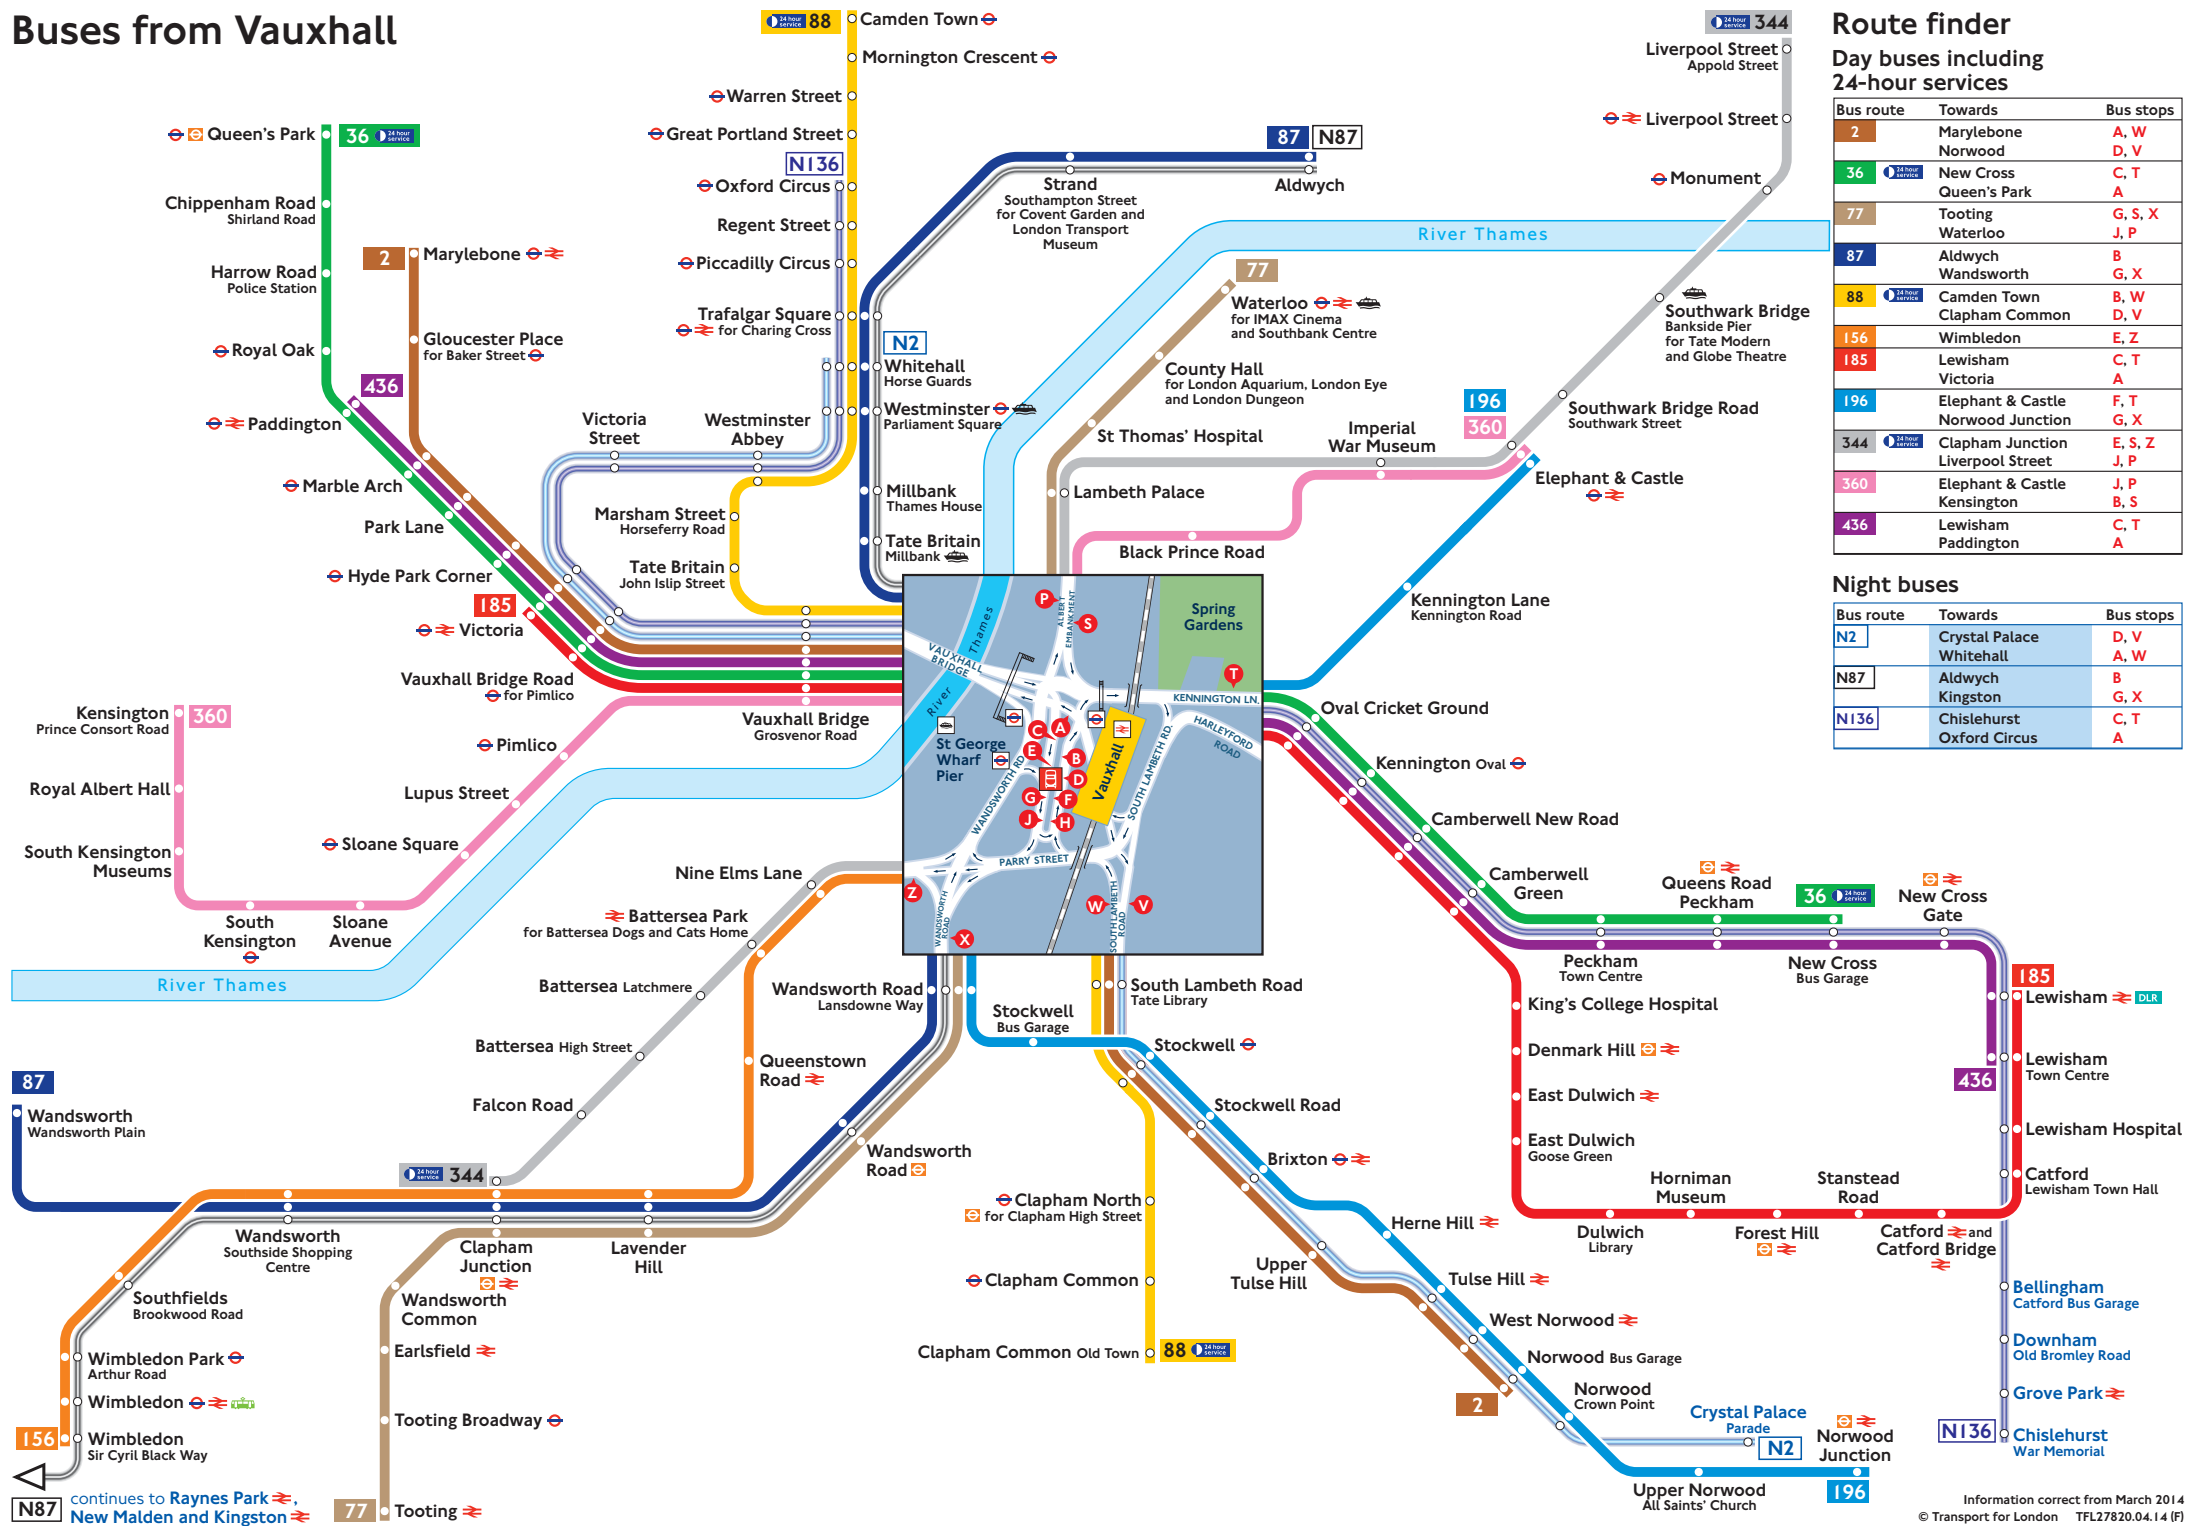

Buses from Vauxhall

Route finder

Day buses including 24-hour services

Bus route	Towards	Bus stops
2	Marylebone Norwood	A, W D, V
36	New Cross Queen's Park	C, T A
77	Tooting Waterloo	G, S, X J, P
87	Aldwych Wandsworth	B G, X
88	Camden Town Clapham Common	B, W D, V
156	Wimbledon	E, Z
185	Lewisham Victoria	C, T A
196	Elephant & Castle Norwood Junction	F, T G, X
344	Clapham Junction Liverpool Street	E, S, Z J, P
360	Elephant & Castle Kensington	J, P B, S
436	Lewisham Paddington	C, T A

Night buses

Bus route	Towards	Bus stops
N2	Crystal Palace Whitehall	D, V A, W
N87	Aldwych Kingston	B G, X
N136	Chislehurst Oxford Circus	C, T A