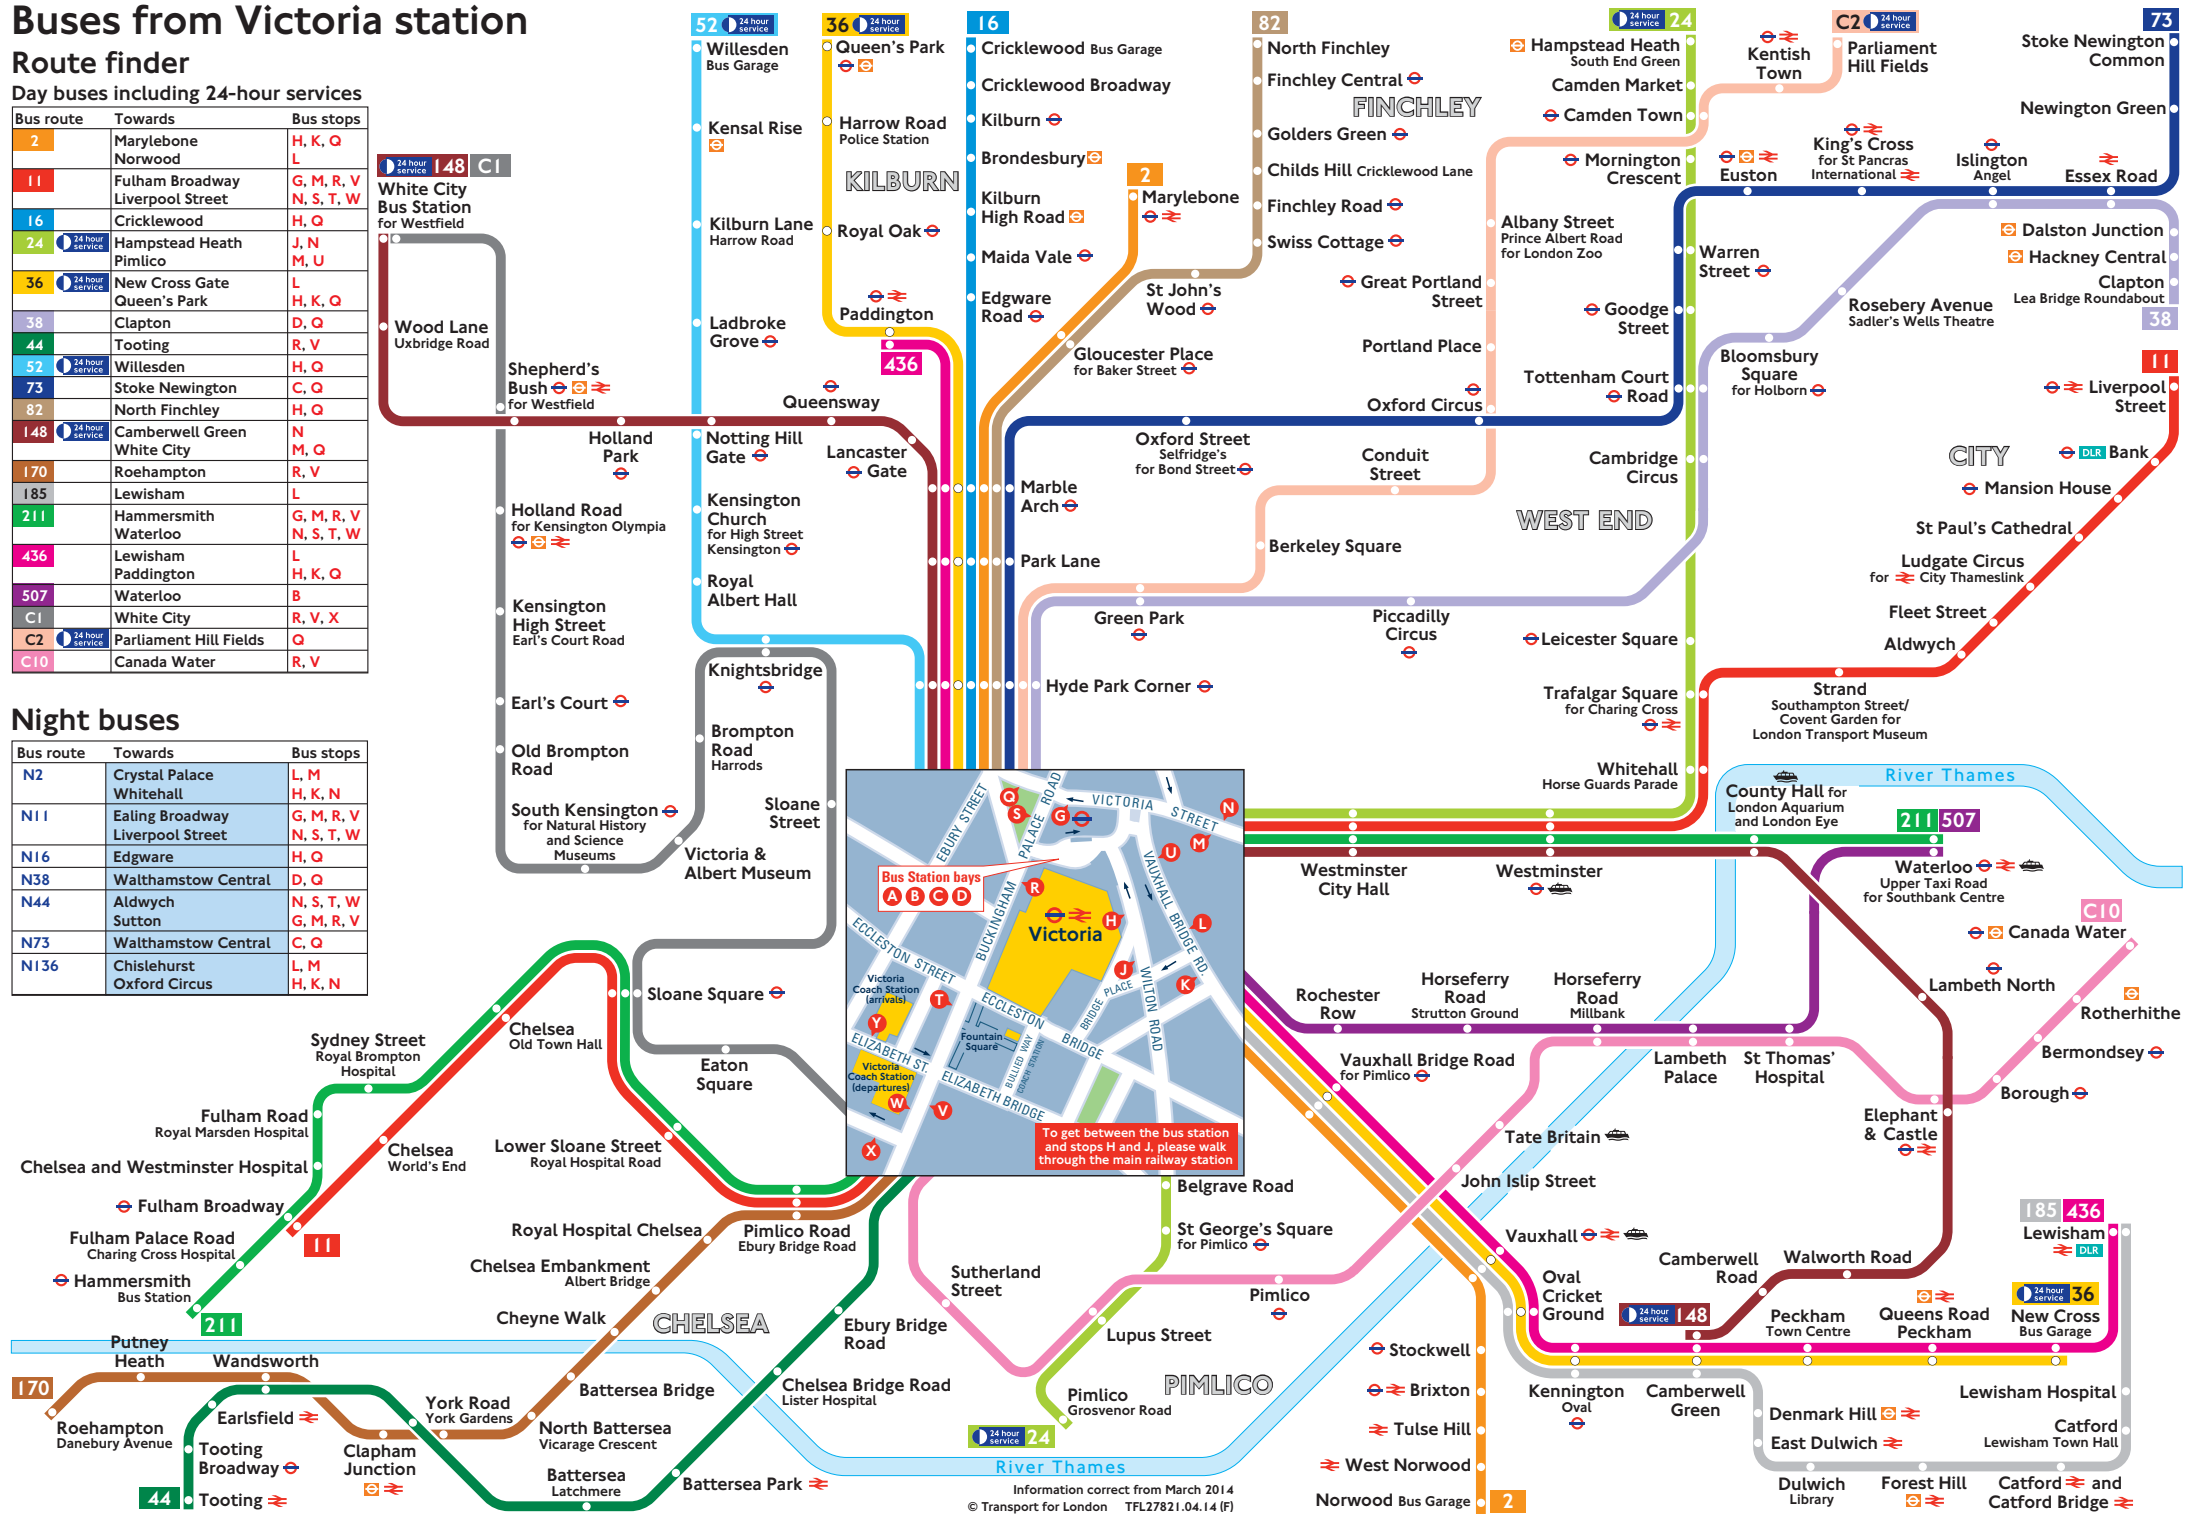

Buses from Victoria station

Route finder

Day buses including 24-hour services

Bus route	Towards	Bus stops
2	Marylebone Norwood	H, K, Q L
11	Fulham Broadway Liverpool Street	G, M, R, V N, S, T, W
16	Cricklewood	H, Q
24	Hampstead Heath Pimlico	J, N M, U
36	New Cross Gate Queen's Park	L H, K, Q
38	Clapton	D, Q
44	Tooting	R, V
52	Willesden	H, Q
73	Stoke Newington	C, Q
82	North Finchley	H, Q
148	Camberwell Green White City	N M, Q
170	Roehampton	R, V
185	Lewisham	L
211	Hammersmith Waterloo	G, M, R, V N, S, T, W
436	Lewisham Paddington	L H, K, Q
507	Waterloo	B
C1	White City	R, V, X
C2	Parliament Hill Fields	Q
C10	Canada Water	R, V

Night buses

Bus route	Towards	Bus stops
N2	Crystal Palace Whitehall	L, M H, K, N
N11	Ealing Broadway Liverpool Street	G, M, R, V N, S, T, W
N16	Edgware	H, Q
N38	Walthamstow Central	D, Q
N44	Aldwych Sutton	N, S, T, W G, M, R, V
N73	Walthamstow Central	C, Q
N136	Chislehurst Oxford Circus	L, M H, K, N

Victoria Station Bays

Victoria Station is divided into several bays labeled A through W. The central inset map shows the layout of these bays and the location of the Victoria Coach Station (arrivals and departures). A red box highlights a specific instruction: "To get between the bus station and stops H and J, please walk through the main railway station."