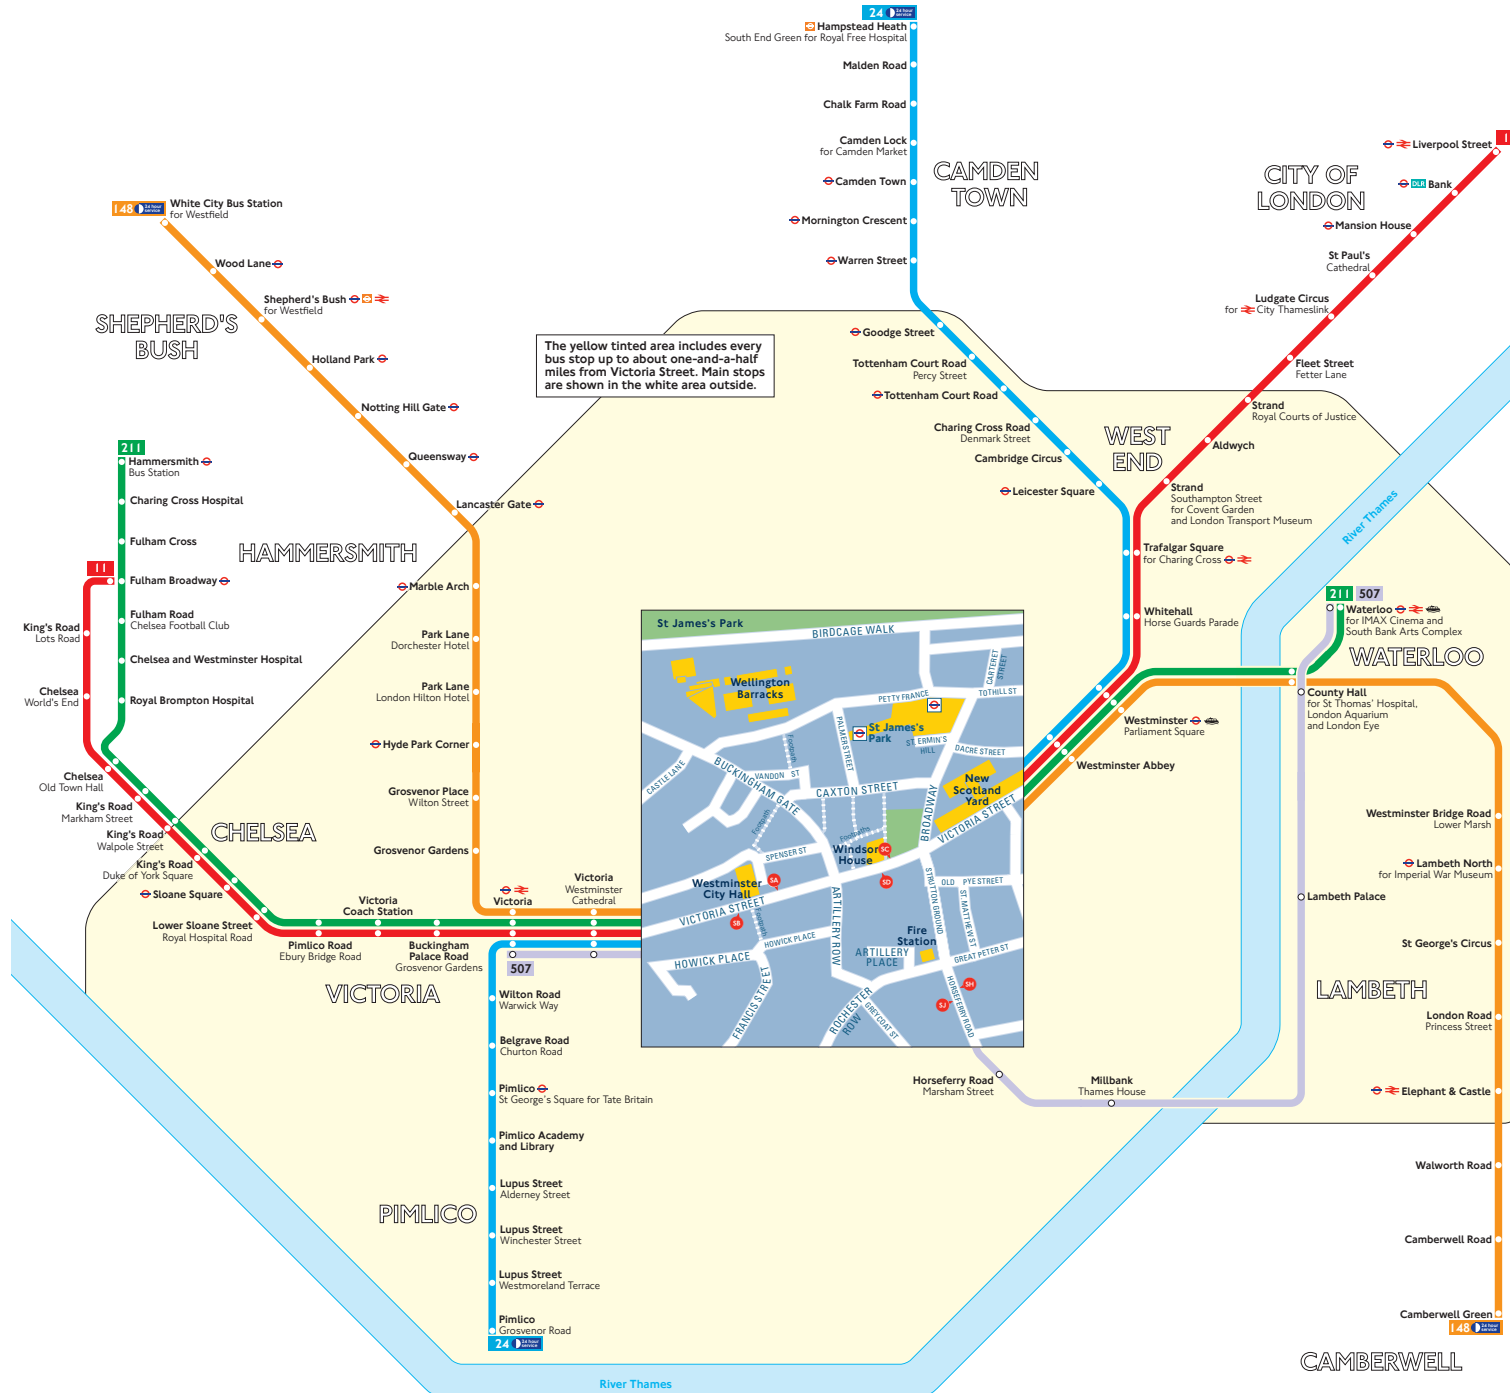

Buses from Victoria Street

Route finder

Day buses including 24-hour services

Bus route	Towards	Bus stops
11	Fulham Broadway	SB SD
	Liverpool Street	SA SC
24 <small>24 hour service</small>	Hampstead Heath	SA SC
	Pimlico	SB SD
148 <small>24 hour service</small>	Camberwell Green	SA SC
	White City	SB SD
211	Hammersmith	SB SD
	Waterloo	SA SC
507	Victoria	SB SJ
	Waterloo	SH

Night buses

For night bus information, please see separate poster