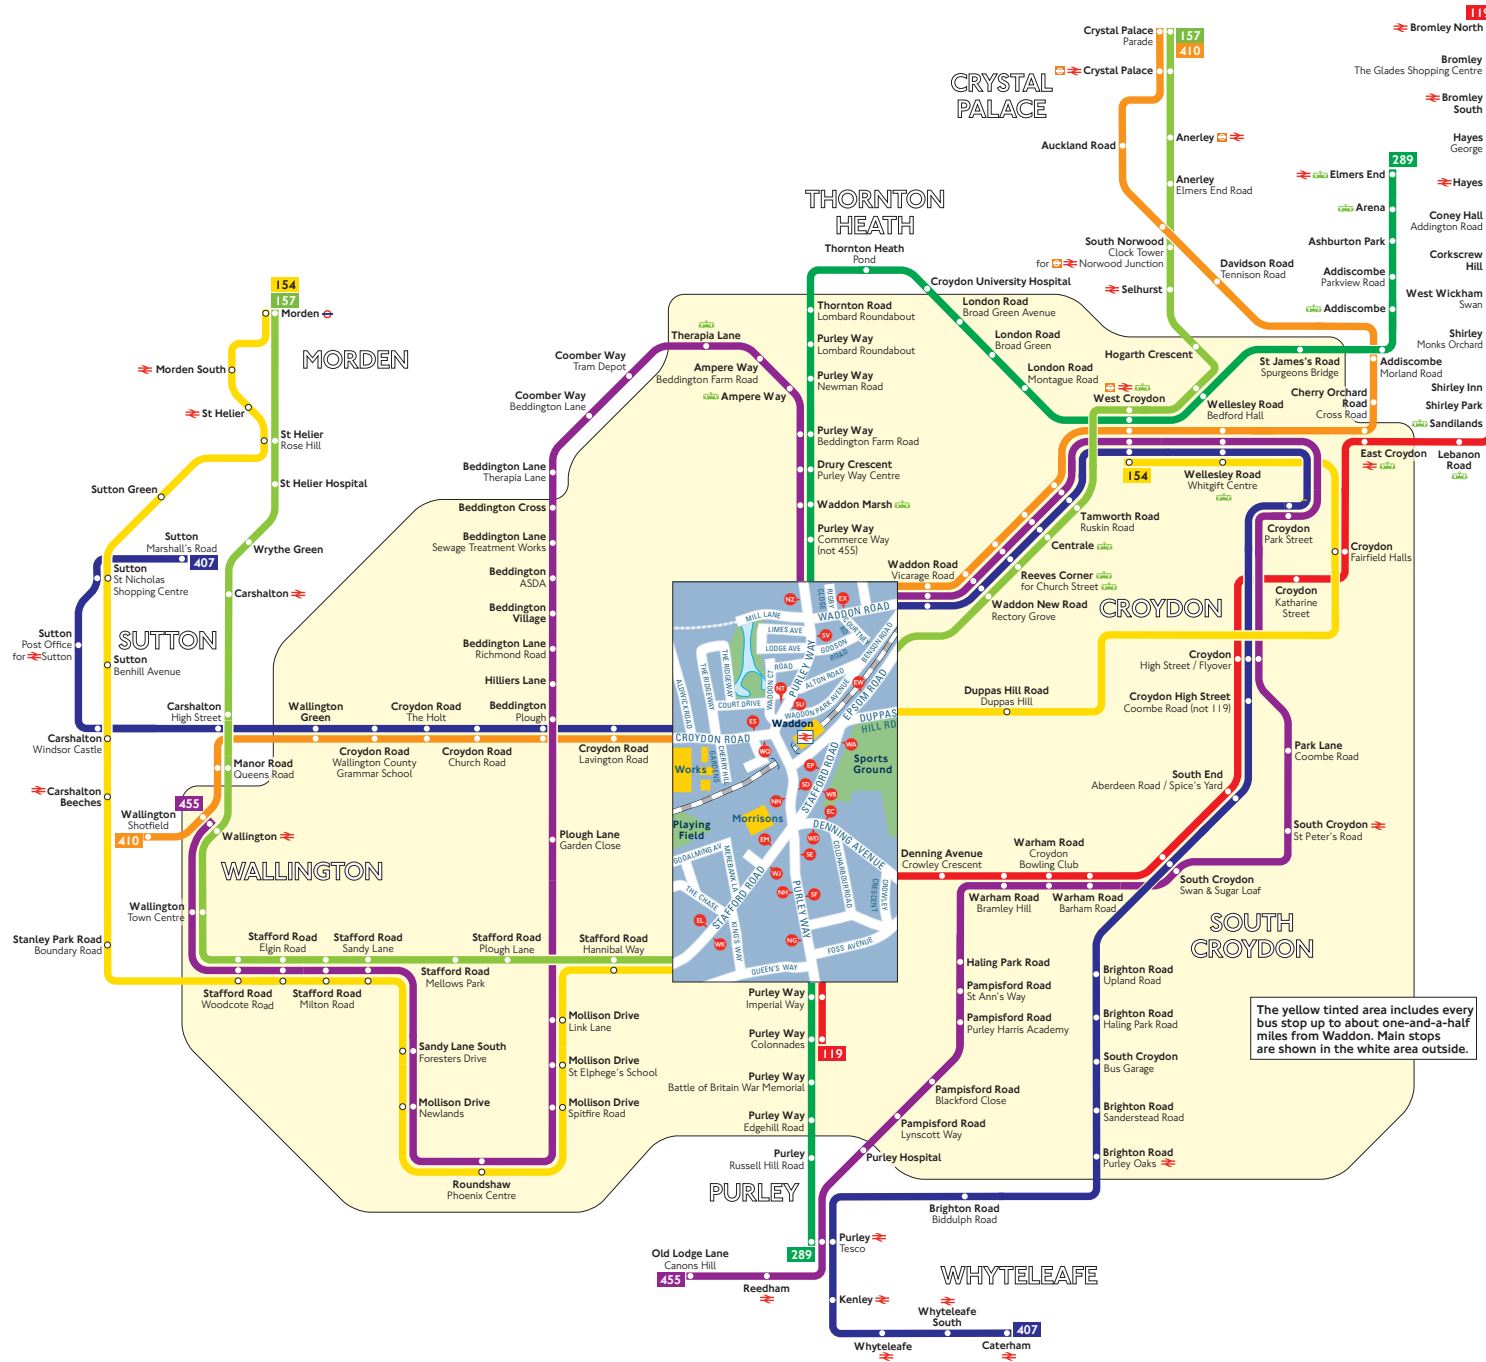

# Buses from Waddon

## Key

- Connections with London Underground
- Connections with London Overground
- Connections with National Rail
- Connections with Tramlink

Red discs show the bus stop you need for your chosen bus service. The disc **A** appears on the top of the bus stop in the street (see map of town centre in centre of diagram).

## Route finder

### Other buses

Bus route	Towards	Bus stops
<b>663</b>	Purley Harris Academy	EC SD SU SV
School Journey	Thornton Heath	NN NT NZ WD