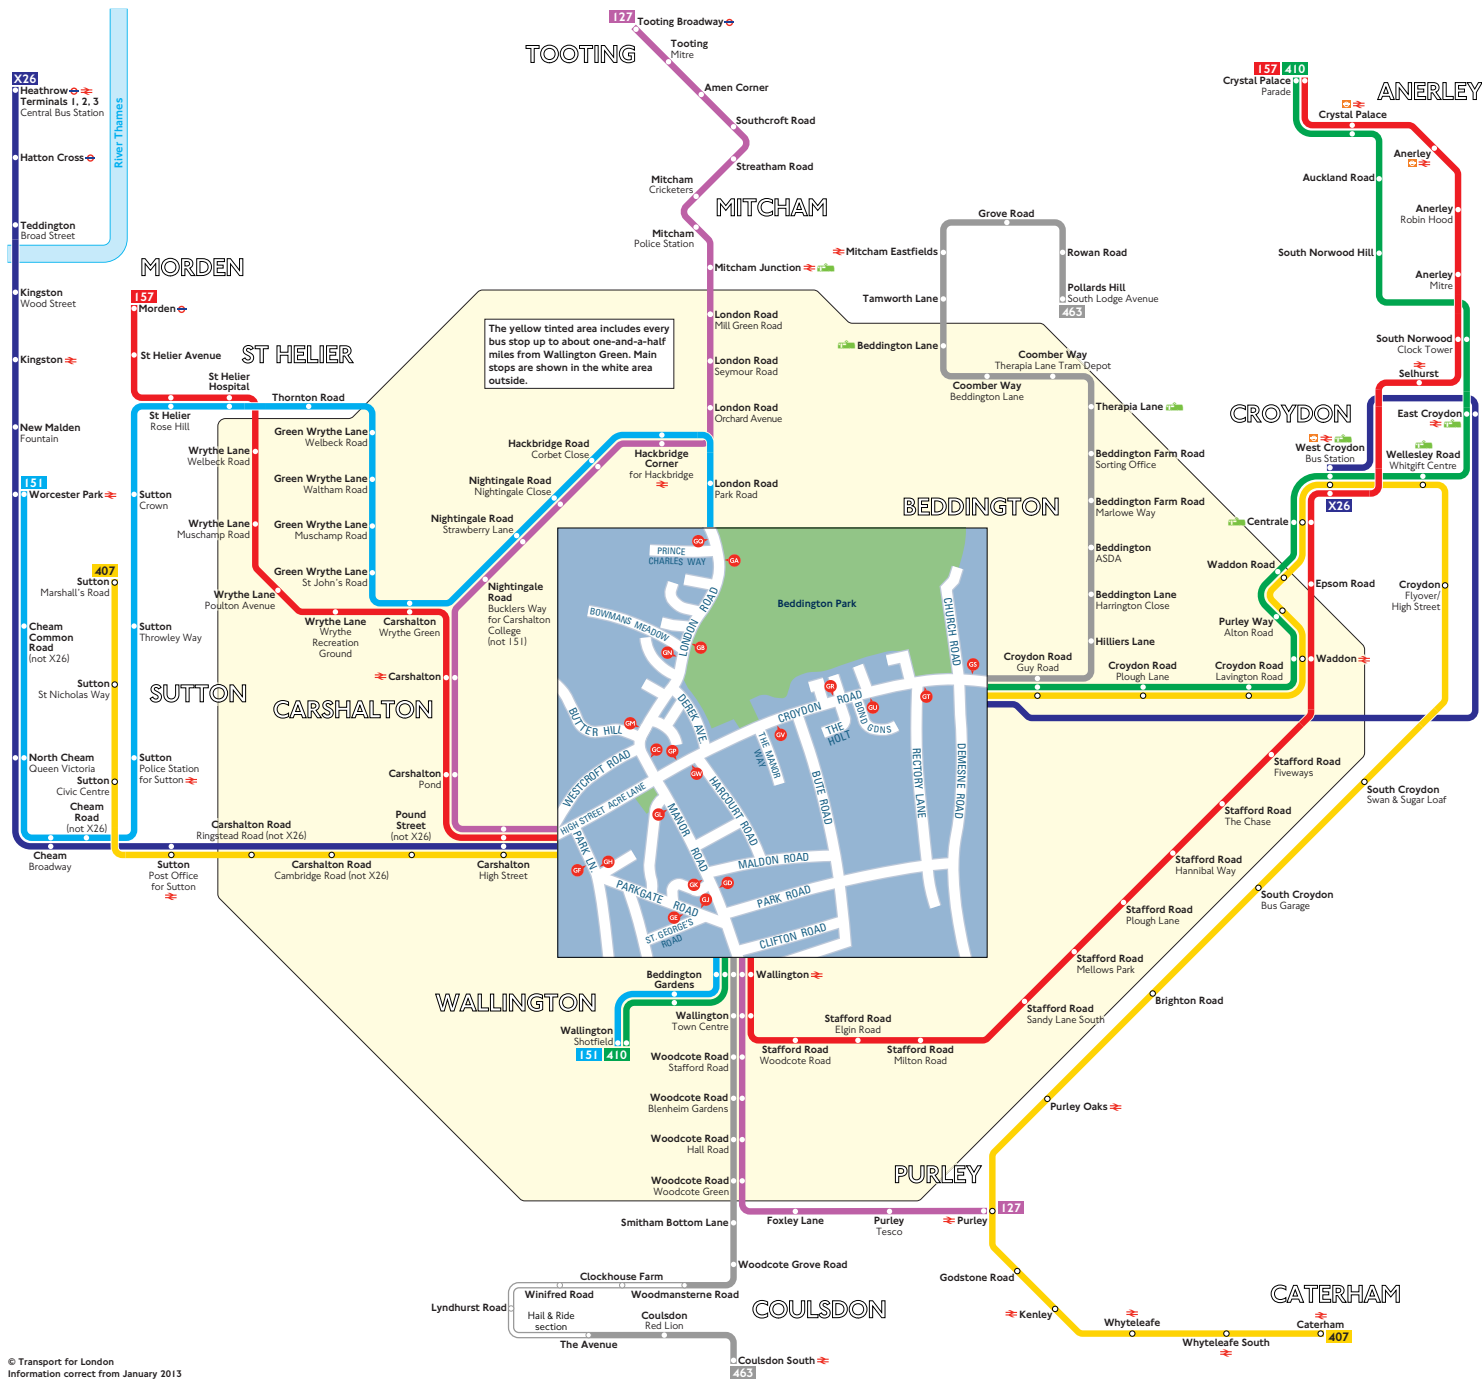

Buses from Wallington Green

Key

- Connections with London Underground
- Connections with London Overground
- Connections with National Rail
- Connections with Tramlink

Red discs show the bus stop you need for your chosen bus service. The disc appears on the top of the bus stop in the street (see map of town centre in centre of diagram).

Route finder

Day buses

Bus route	Towards	Bus stops
127	Purley	GH GI
151	Tooting	GE GF
151	Wallington	GA GB GC GD
157	Worcester Park	AA AB AC AD
157	Crystal Palace	CH CI
407	Morden	CE CF
407	Caterham	EP EK EL
410	Sutton	DT DU DV
410	Crystal Palace	CA CB CC CD
463	Wallington	EA EB EC ED
463	Coulsdon South	FA FB FC FD FE
463	Pollards Hill	GA GB GC GD
X26	Heathrow Terminals 1, 2 and 3	EW
X26	West Croydon	GF