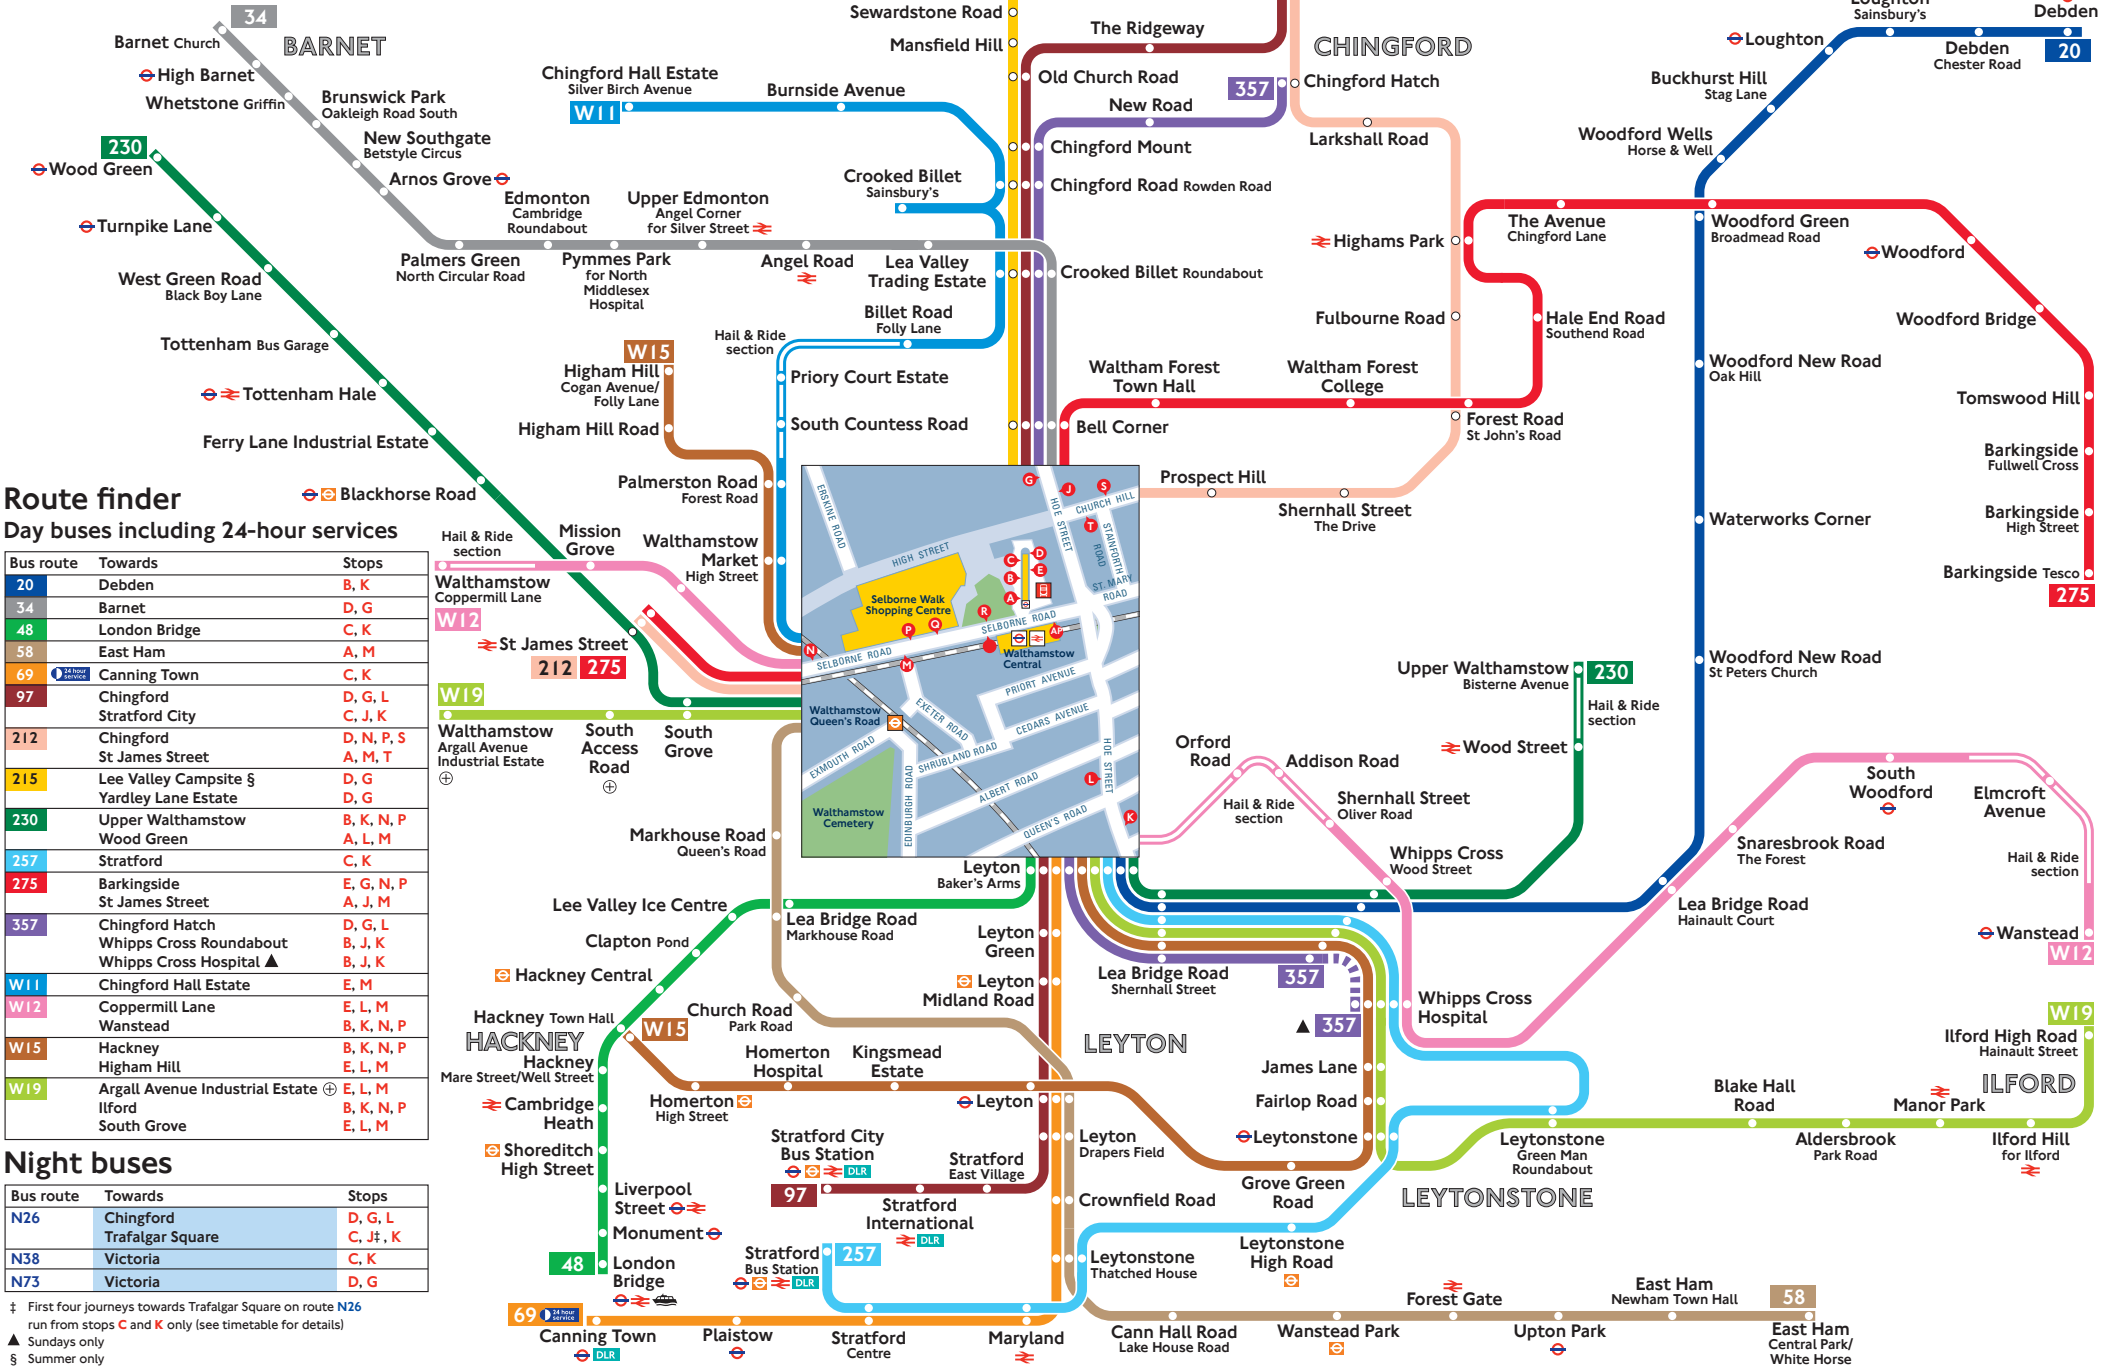

# Buses from Walthamstow Central

## Route finder

### Day buses including 24-hour services

Bus route	Towards	Stops
20	Debden	B, K
34	Barnet	D, G
48	London Bridge	C, K
58	East Ham	A, M
69	Canning Town	C, K
97	Chingford Stratford City	D, G, L C, J, K
212	Chingford St James Street	D, N, P, S A, M, T
215	Lee Valley Campsite § Yardley Lane Estate	D, G D, G
230	Upper Walthamstow Wood Green	B, K, N, P A, L, M
257	Stratford	C, K
275	Barkingside St James Street	E, G, N, P A, J, M
357	Chingford Hatch Whipps Cross Roundabout Whipps Cross Hospital ▲	D, G, L B, J, K B, J, K
W11	Chingford Hall Estate	E, M
W12	Coppermill Lane Wanstead	E, L, M B, K, N, P
W15	Hackney Higham Hill	B, K, N, P E, L, M
W19	Argall Avenue Industrial Estate Ilford South Grove	E, L, M B, K, N, P E, L, M

## Night buses

Bus route	Towards	Stops
N26	Chingford Trafalgar Square	D, G, L C, J, K
N38	Victoria	C, K
N73	Victoria	D, G

‡ First four journeys towards Trafalgar Square on route N26 run from stops C and K only (see timetable for details)  
 ▲ Sundays only  
 § Summer only  
 ⊕ Except evenings