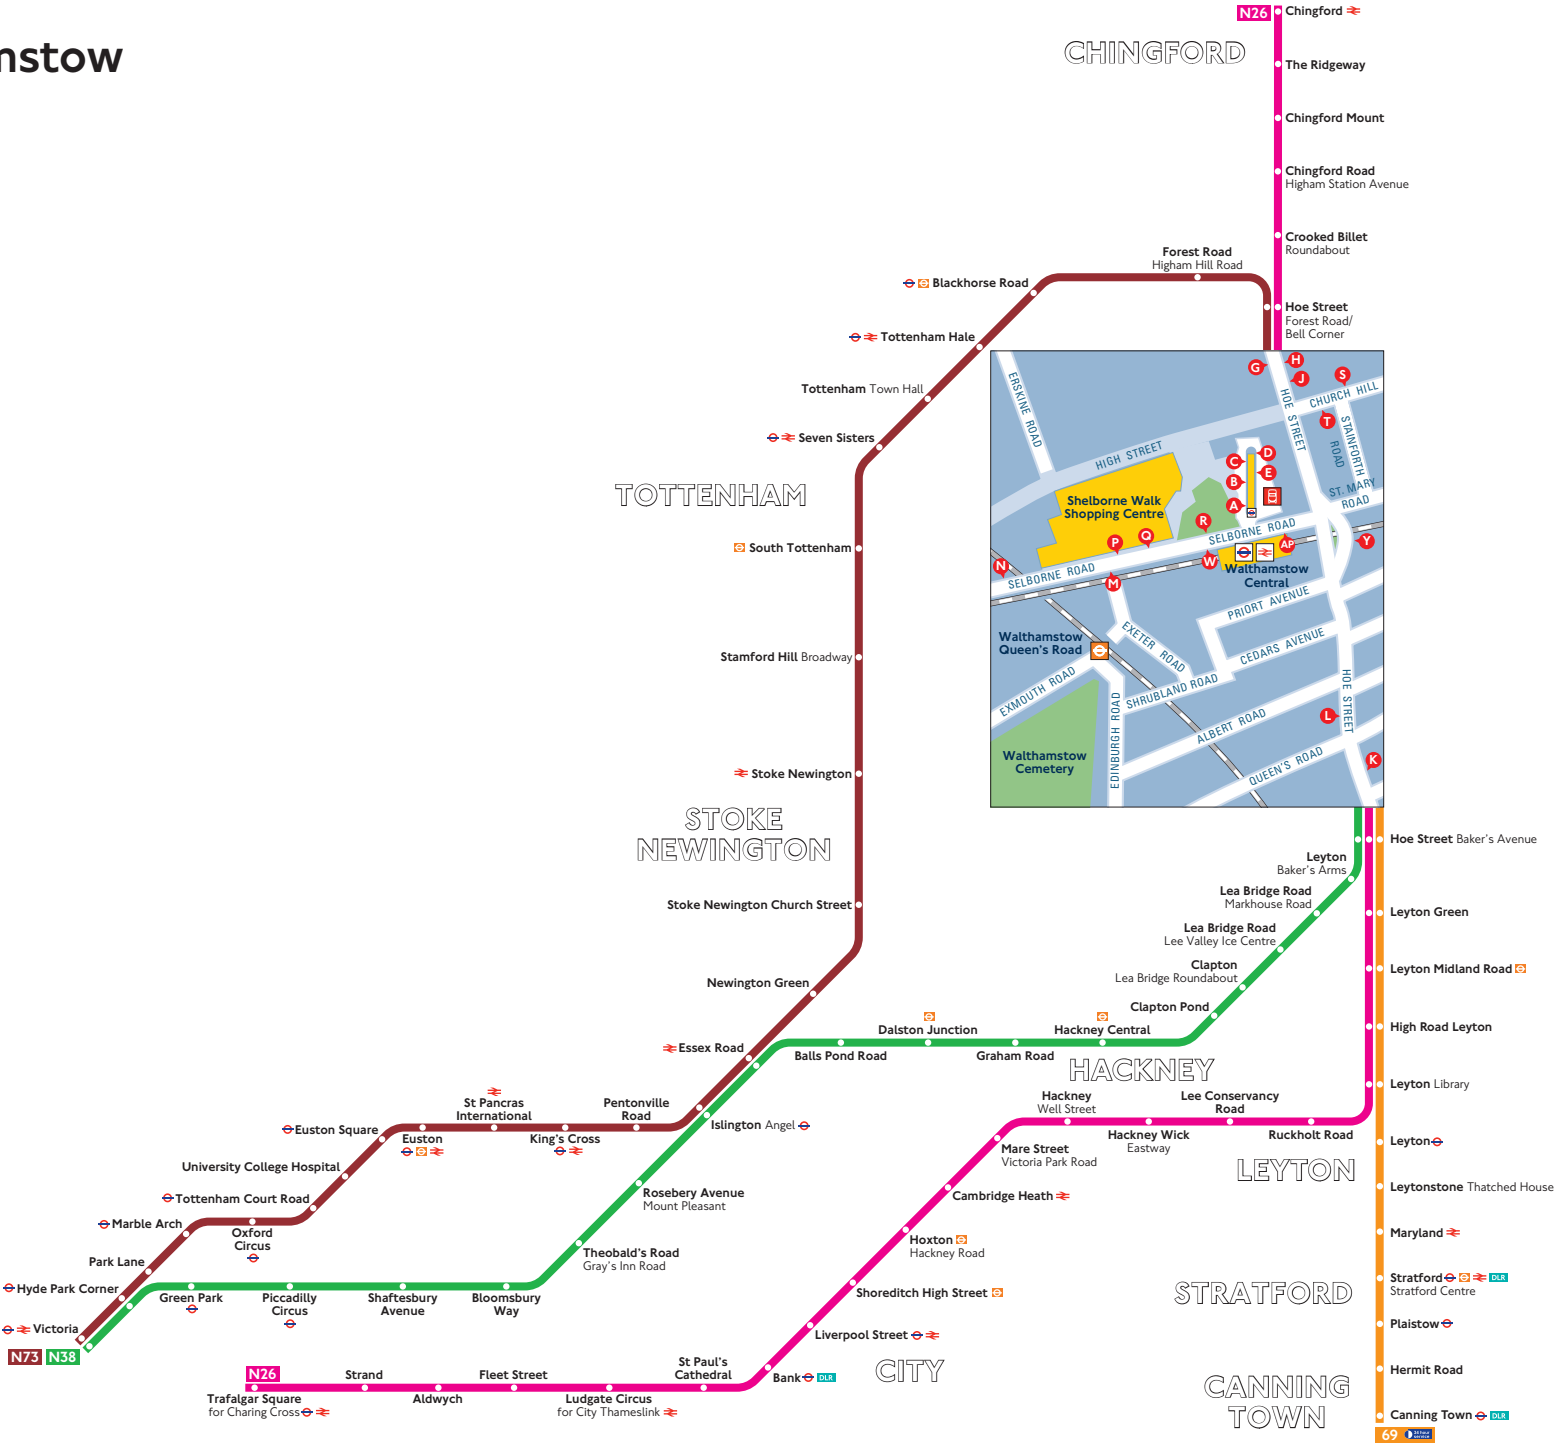

Night buses from Walthamstow

Key

1. Connections with London Underground
   - Connections with London Overground
   - Connections with National Rail
   - Connections with Docklands Light Railway
   - ‡ First four journeys towards Trafalgar Square on route N26 run from stops C and K only (please see timetable for details)
2. Red discs show the bus stop you need for your chosen bus service. The disc **A** appears on the top of the bus stop in the street (see map of town centre in centre of diagram).

Route finder

Night buses including 24-hour services

Bus route	Towards	Bus stops
69	Canning Town	C K
N26	Chingford	D G L
	Trafalgar Square	C J ‡ K
N38	Victoria	C K
N73	Victoria	D G