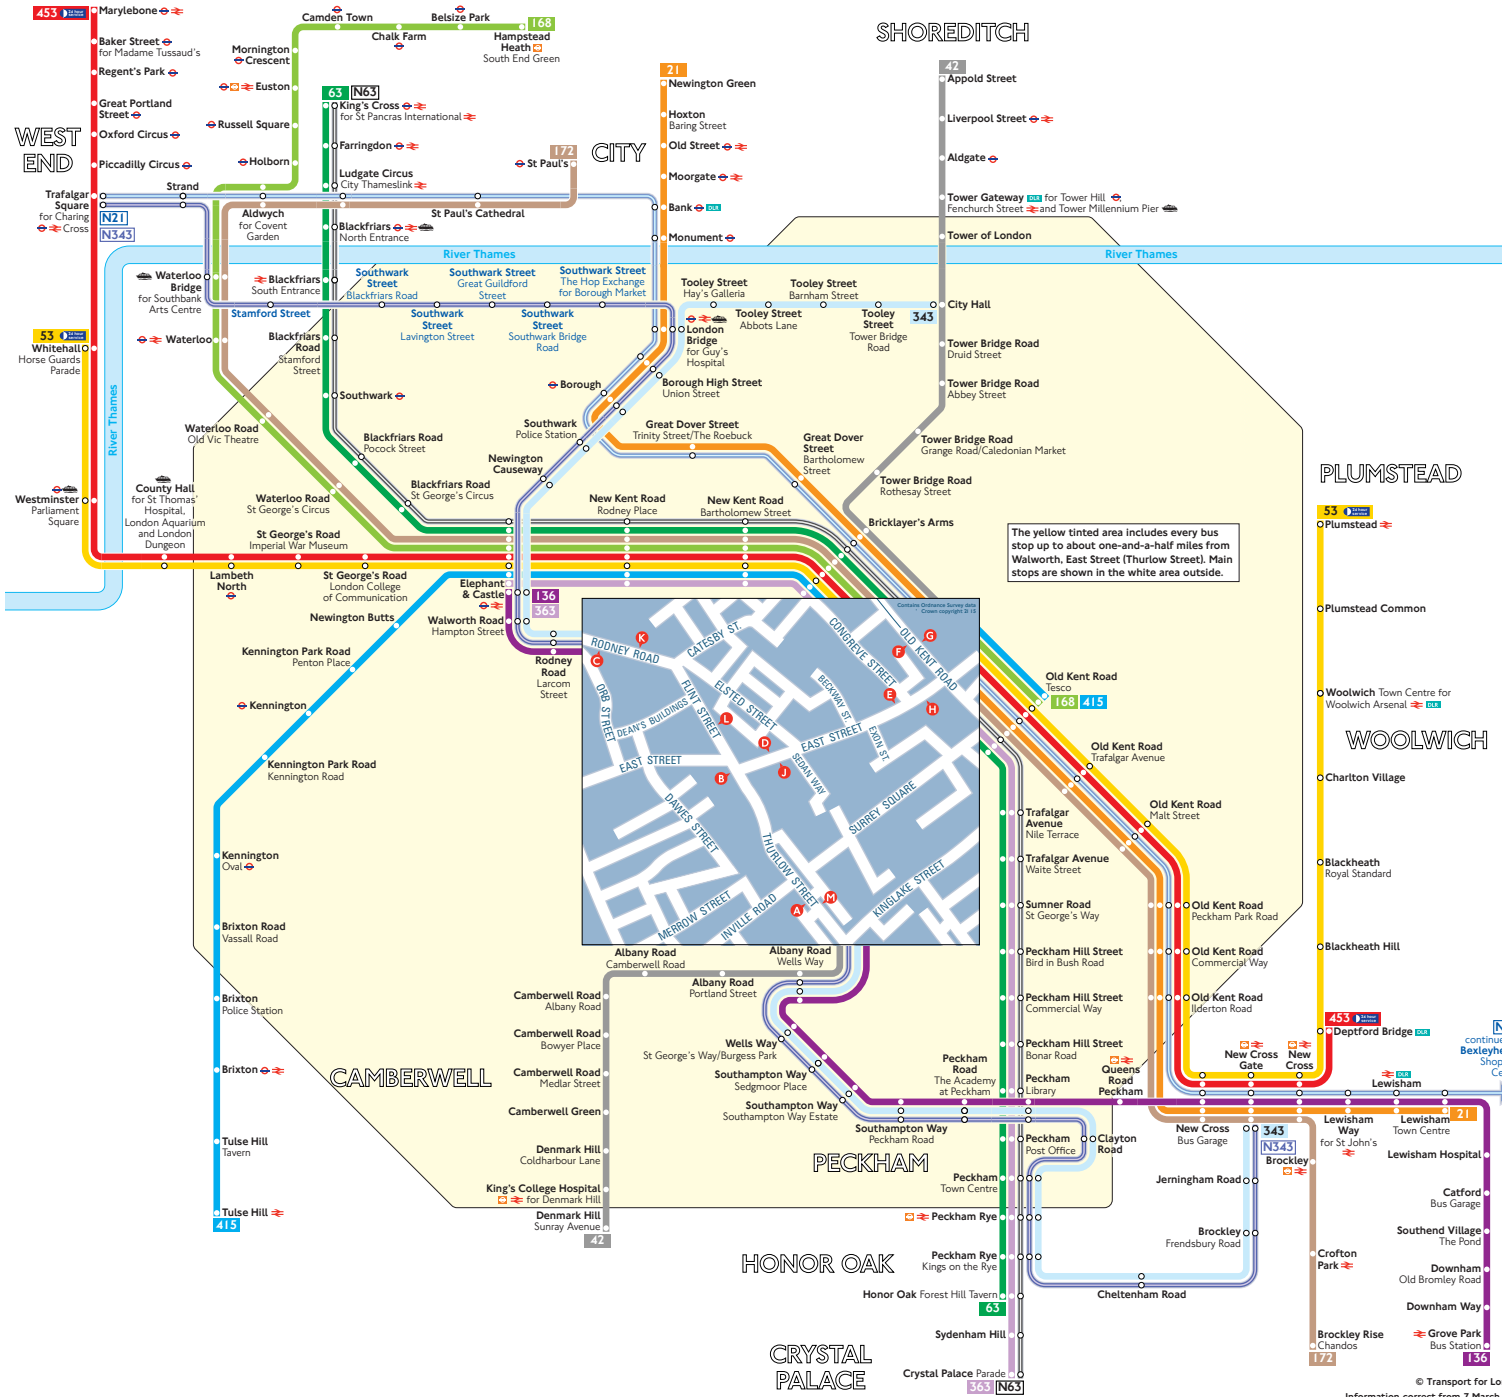

Buses from Walworth, East Street (Thurlow Street)

Key

- 21 Day buses in black
- N21 Night buses in blue
- Connections with London Underground
- Connections with London Overground
- Connections with National Rail
- DLR Connections with Docklands Light Railway
- Connections with river boats

Red discs show the bus stop you need for your chosen bus service. The disc appears on the top of the bus stop in the street (see map of town centre in centre of diagram).

Route finder

Day buses including 24-hour services

Bus route	Towards	Bus stops
21	Lewisham	G
	Newington Green	F
42	Denmark Hill	H J M
	Liverpool Street	A D E F
53	Plumstead	G
	Whitehall	F
63	Honor Oak	G
	King's Cross	F
136	Elephant & Castle	A B C
	Grove Park	K L M
168	Hampstead Heath	F
	Old Kent Road	G
172	Brockley Rise	G
	St Paul's	F
343	City Hall	A B C
	New Cross Gate	K L M
363	Crystal Palace	G
	Elephant & Castle	F
415	Old Kent Road Tesco	G
	Tulse Hill	F
453	Deptford Bridge	G
	Marylebone	F

Night buses

Bus route	Towards	Bus stops
N21	Bexleyheath	G
	Trafalgar Square	F
N63	Crystal Palace	G
	King's Cross	F
N343	New Cross Gate	K L M
	Trafalgar Square	A B C