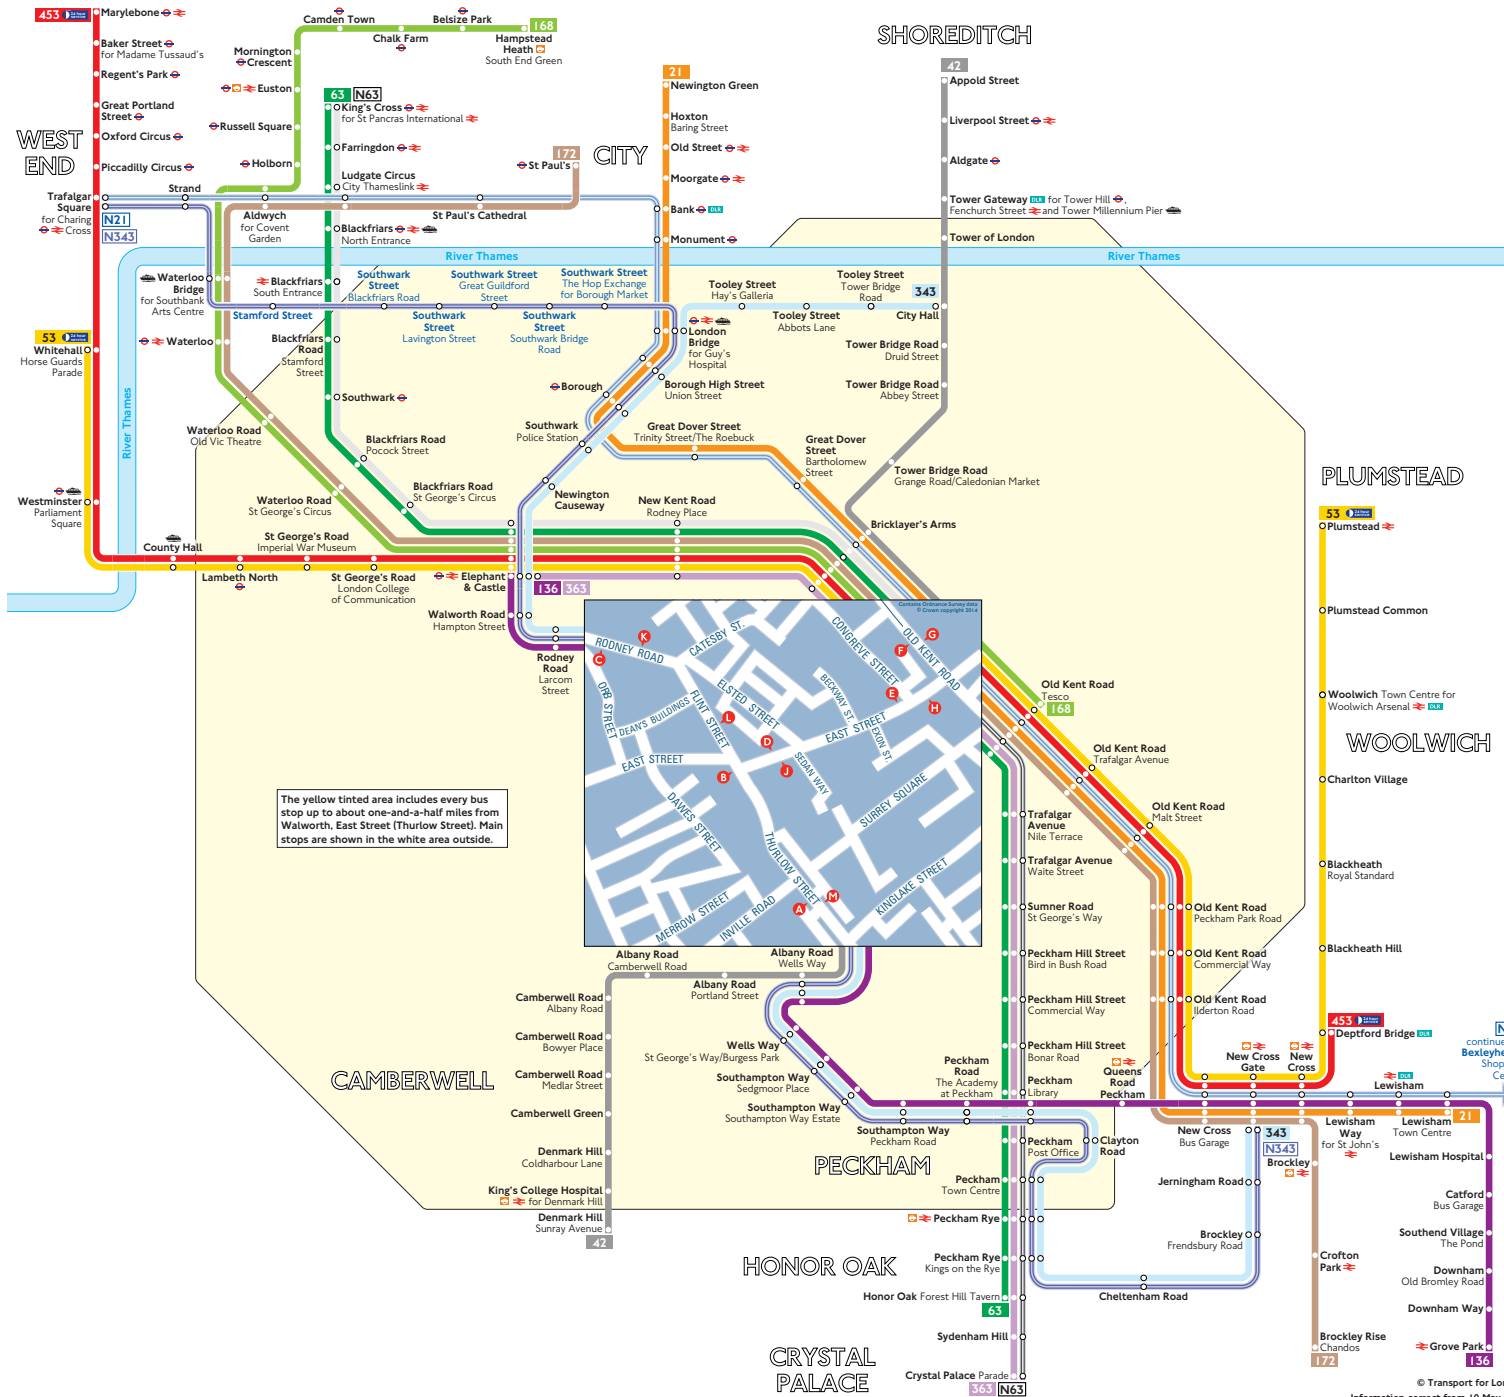

# Buses from Walworth, East Street (Thurlow Street)

**A** Red discs show the bus stop you need for your chosen bus service. The disc **A** appears on the top of the bus stop in the street (see map of town centre in centre of diagram).

## Route finder

### Day buses including 24-hour services

Bus route	Towards	Bus stops
21	Lewisham	G
	Newington Green	F
42	Denmark Hill	H J M
	Liverpool Street	A D E F
53	Plumstead	G
	Whitehall	F
63	Honor Oak	G
	King's Cross	F
136	Elephant & Castle	A B C
	Grove Park	K L M
168	Hampstead Heath	F
	Old Kent Road	G
172	Brockley Rise	G
	St Paul's	F
343	City Hall	A B C
	New Cross Gate	K L M
363	Crystal Palace	G
	Elephant & Castle	F
453	Deptford Bridge	G
	Marylebone	F