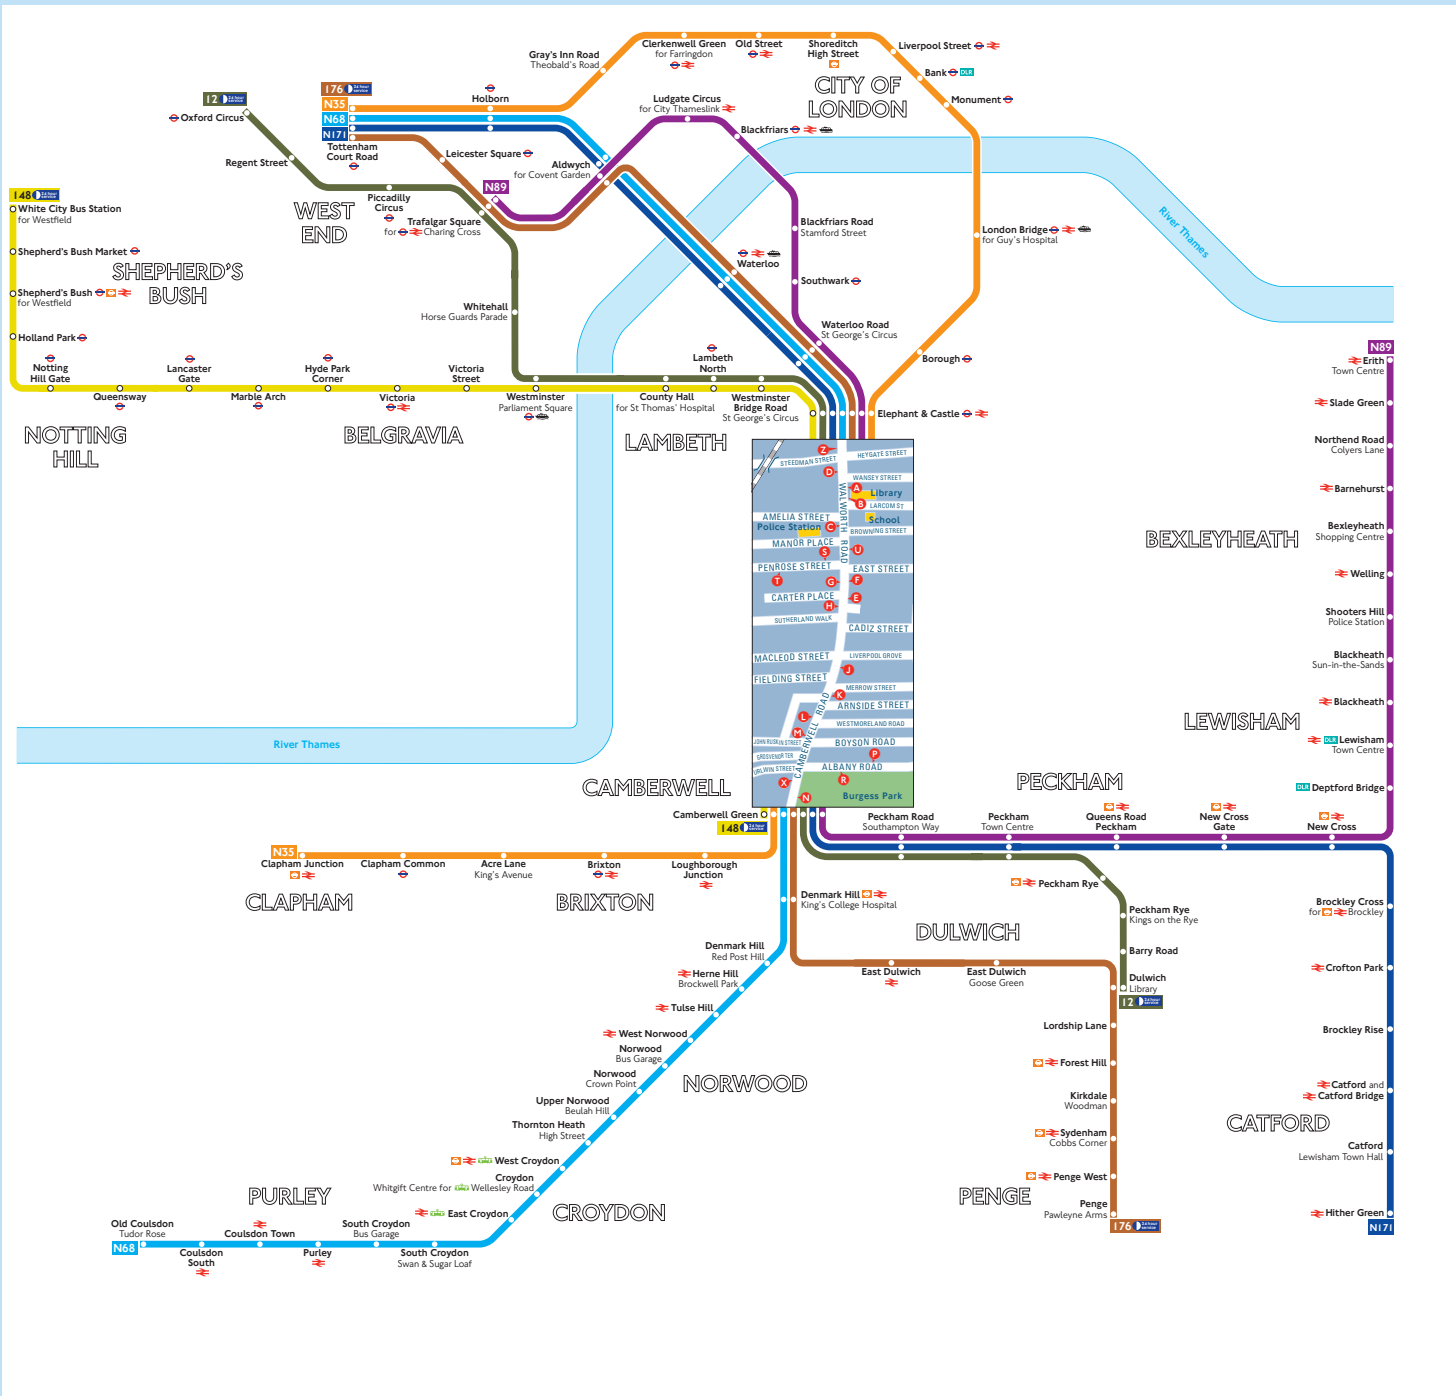

Night buses from Walworth Road

Route finder

Night buses including 24-hour services

Bus route	Towards	Bus stops
12	Dulwich	A F J N
	Oxford Circus	C H M X Z
148	Camberwell Green	A E J N
	White City	C H M X Z
176	Penge	B F K N
	Tottenham Court Road	C H M X Z
N35	Clapham Junction	A E J N
	Tottenham Court Road	D G L X
N68	Old Coulsdon	B F K N
	Tottenham Court Road	C H M X Z
N89	Erith	A E J N
	Trafalgar Square	C H M X Z
N171	Hither Green	A E J N
	Tottenham Court Road	C H M X Z