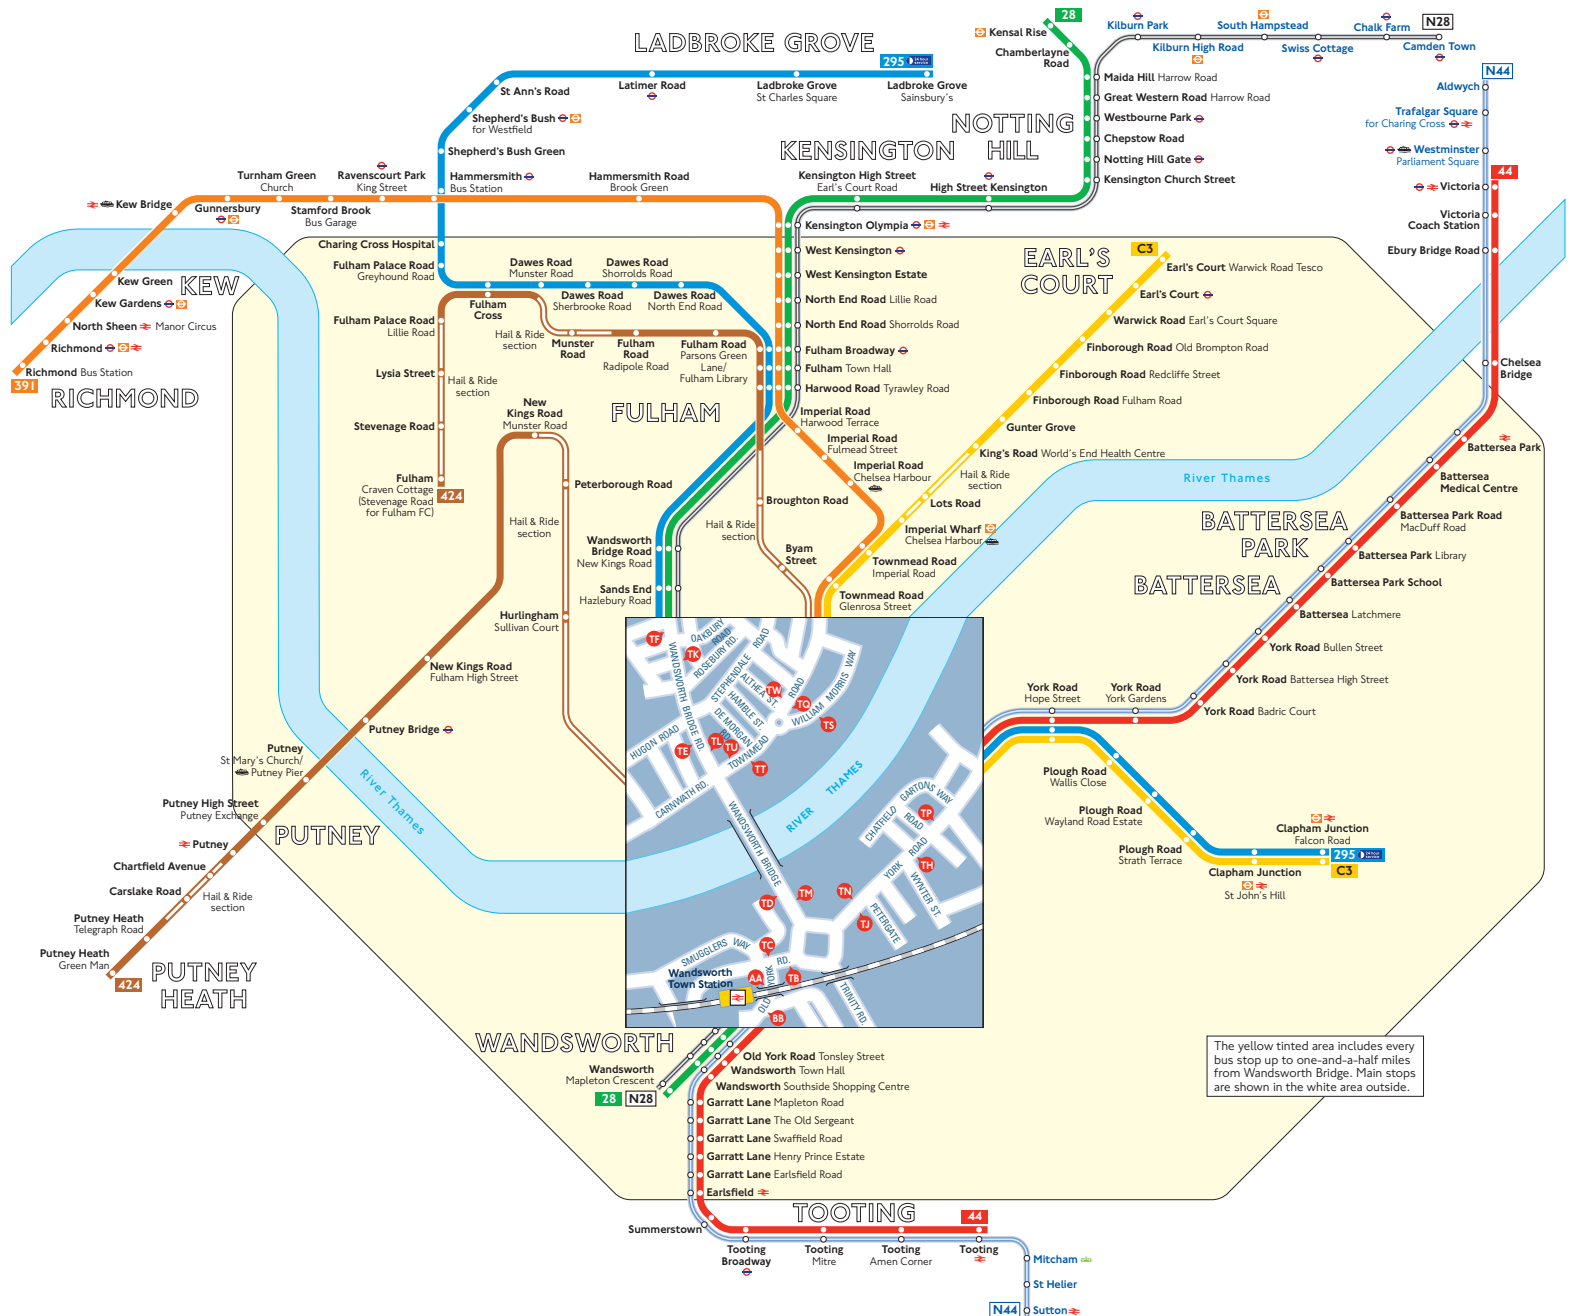

Buses from Wandsworth Bridge

Key

- Mondays to Saturdays except evenings
- Connections with London Underground
- Connections with National Rail
- Connections with Tramlink
- Connections with river boats

Red discs show the bus stop you need for your chosen bus service. The disc **A** appears on the top of the bus stop in the street (see map of town centre in centre of diagram).

Route finder

Day buses including 24-hour services

Bus route	Towards	Bus stops
28	Kensal Rise	AA TC TD TE TF
	Wandsworth	BB TB TK TL TM
44	Tooting	BB TB TH TJ
	Victoria	AA TC TN TP
295	Clapham Junction	TK TL TN TP
	Ladbroke Grove	TD TE TF TH TJ
391	Richmond	TS TW
424	Fulham	TU TV
	Putney Heath	TO TT
C3	Clapham Junction	TM TN TP TO TT
	Earl's Court	TD TH TJ TU TV

Night buses

Bus route	Towards	Bus stops
N28	Camden Town	AA TC TD TE TF
	Wandsworth	BB TB TK TL TM
N44	Aldwych	AA TC TN TP
	Sutton	BB TB TH TJ