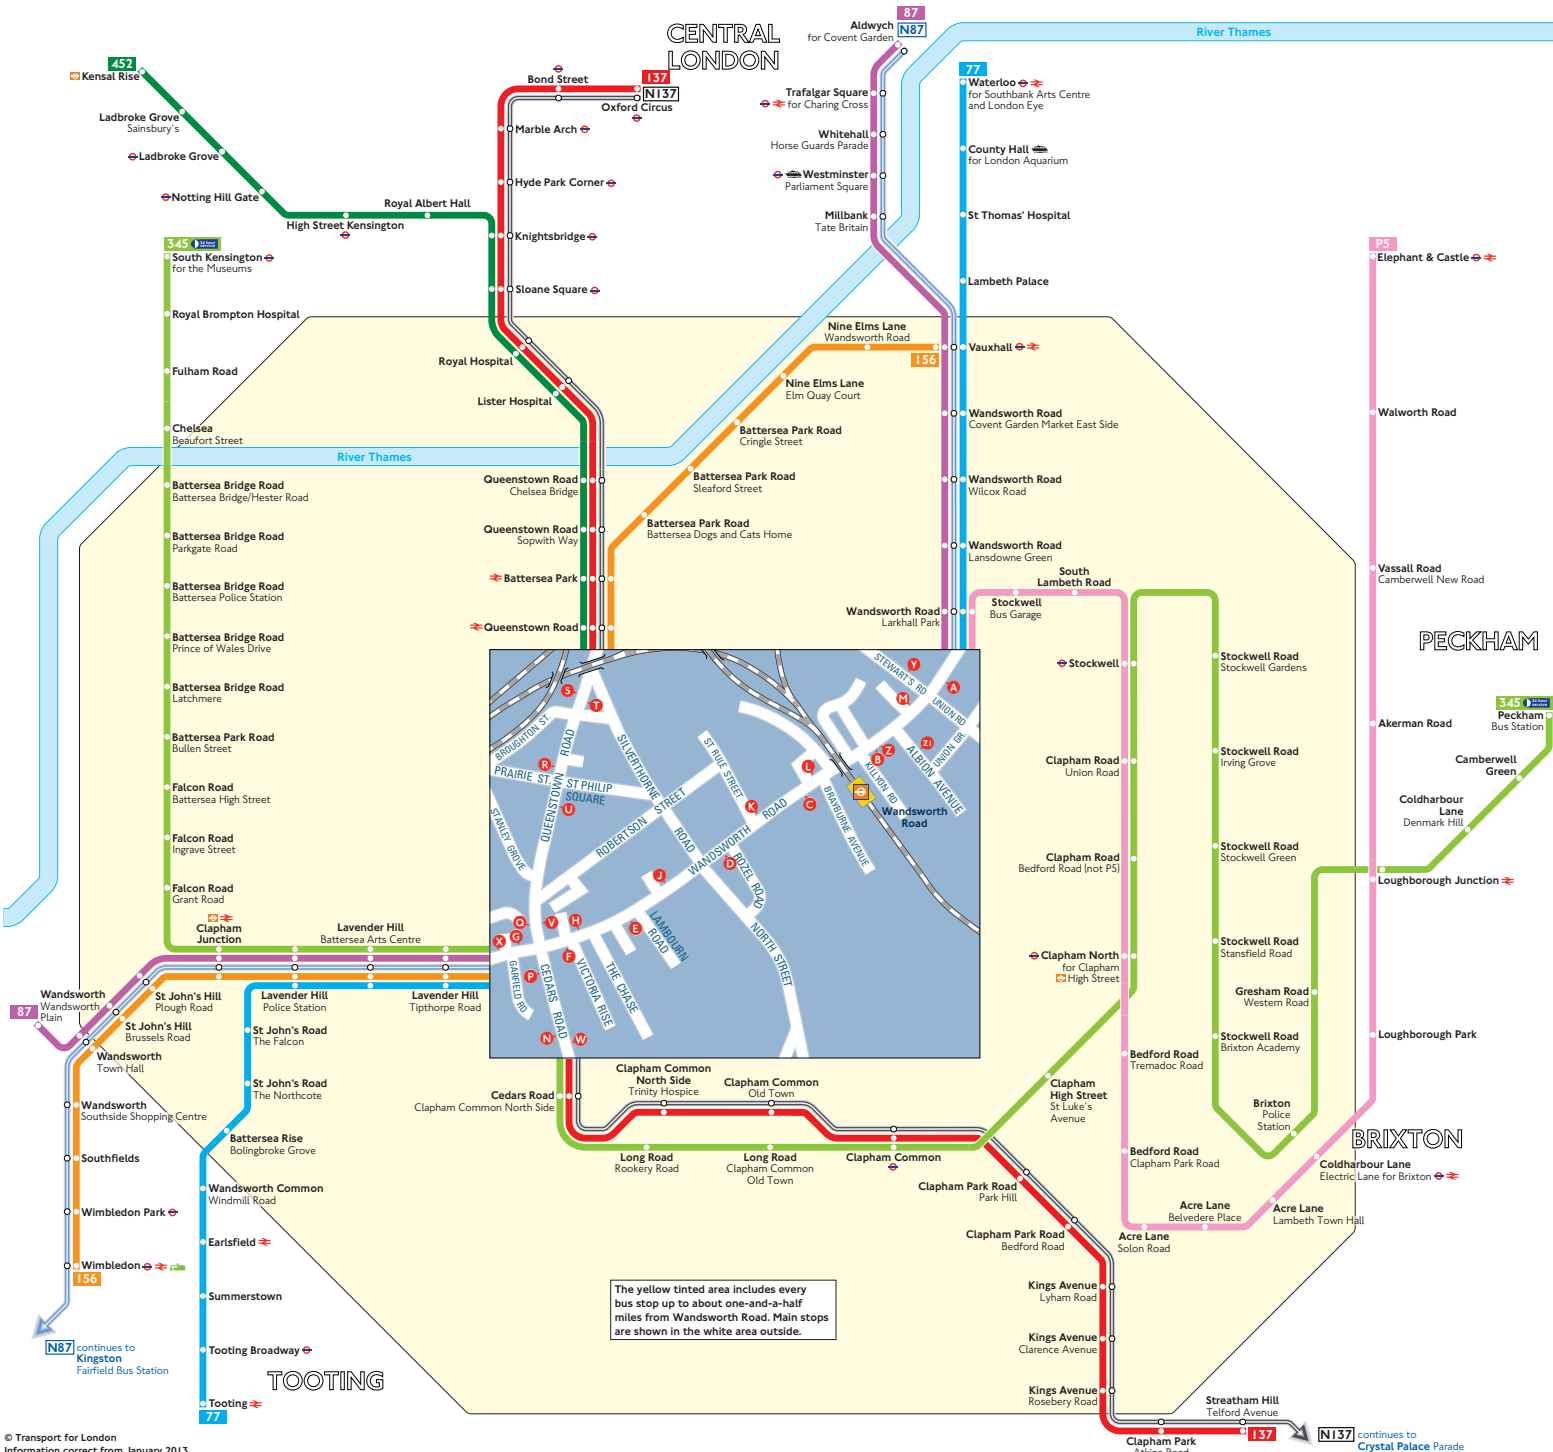

Buses from Wandsworth Road

Key

- 77 Day buses in black
- N87 Night buses in blue
- Connections with London Underground
- Connections with London Overground
- Connections with National Rail
- Connections with river boats
- Connections with Tramlink

Red discs show the bus stop you need for your chosen bus service. The disc **A** appears on the top of the bus stop in the street (see map of town centre in centre of diagram).

Route finder

Day buses including 24-hour services

Bus route	Towards	Bus stops
77	Tooting	A B C D E F
	Waterloo	G H I J K L M
87	Aldwych	G H I J K L M
	Wandsworth	A B C D E F
137	Oxford Circus	N P O R S
	Streatham Hill	T U V W
156	Vauxhall	G O R S
	Wimbledon	T U V W
345	Peckham	W X
	South Kensington	N P
452	Kensal Rise	B C D E F G O R S
P5	Elephant & Castle	Y

Night buses

Bus route	Towards	Bus stops
N87	Aldwych	G H I J K L M
	Kingston	A B C D E F
N137	Crystal Palace	T U V W
	Oxford Circus	N P O R S