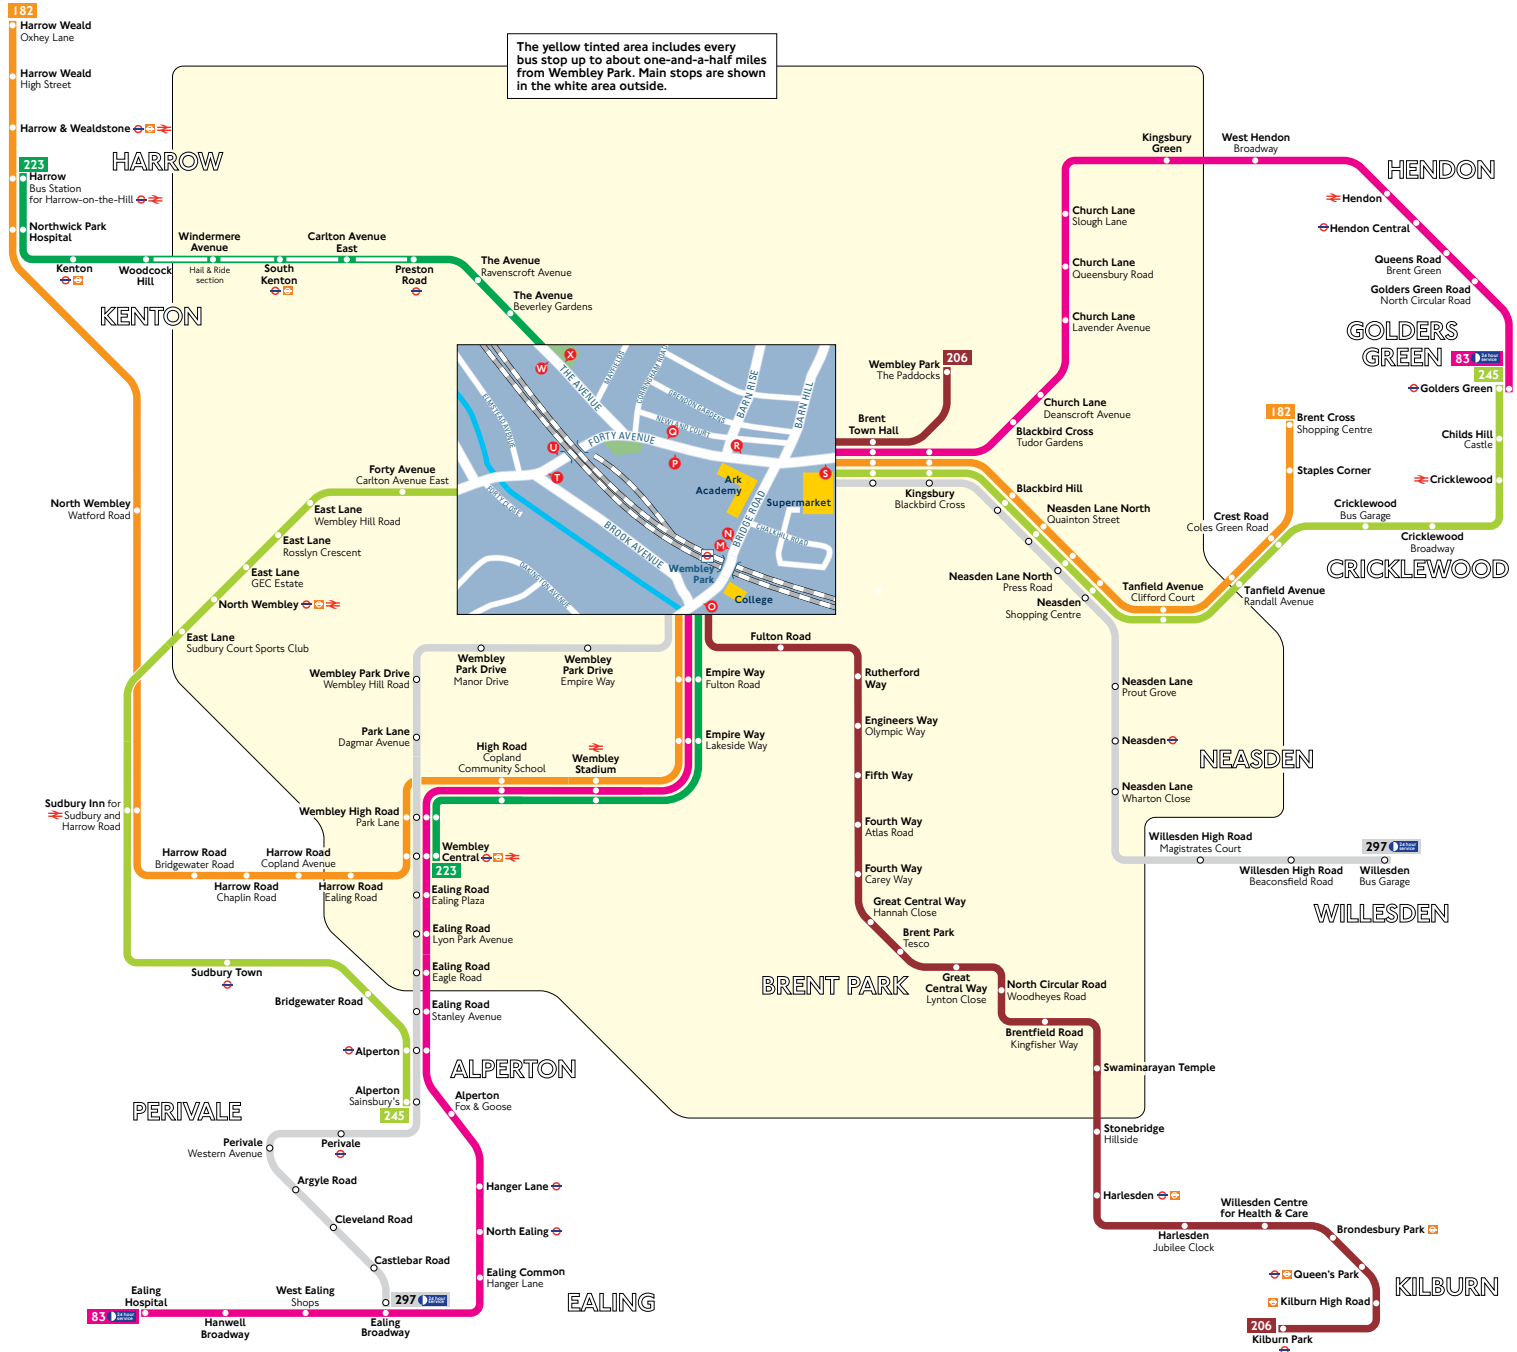

Buses from Wembley Park

Route finder

Day buses including 24-hour services

Bus route	Towards	Bus stops
83	Ealing Hospital	O S
	Golders Green	N
182	Brent Cross	N
	Harrow Weald	O S
206	Kilburn Park	O S
	Wembley Park	M
223	Harrow	M P W
	Wembley Central	O C R X
245	Alperton	P S T
	Golders Green	O R U
297	Ealing Broadway	O S
	Willesden	M