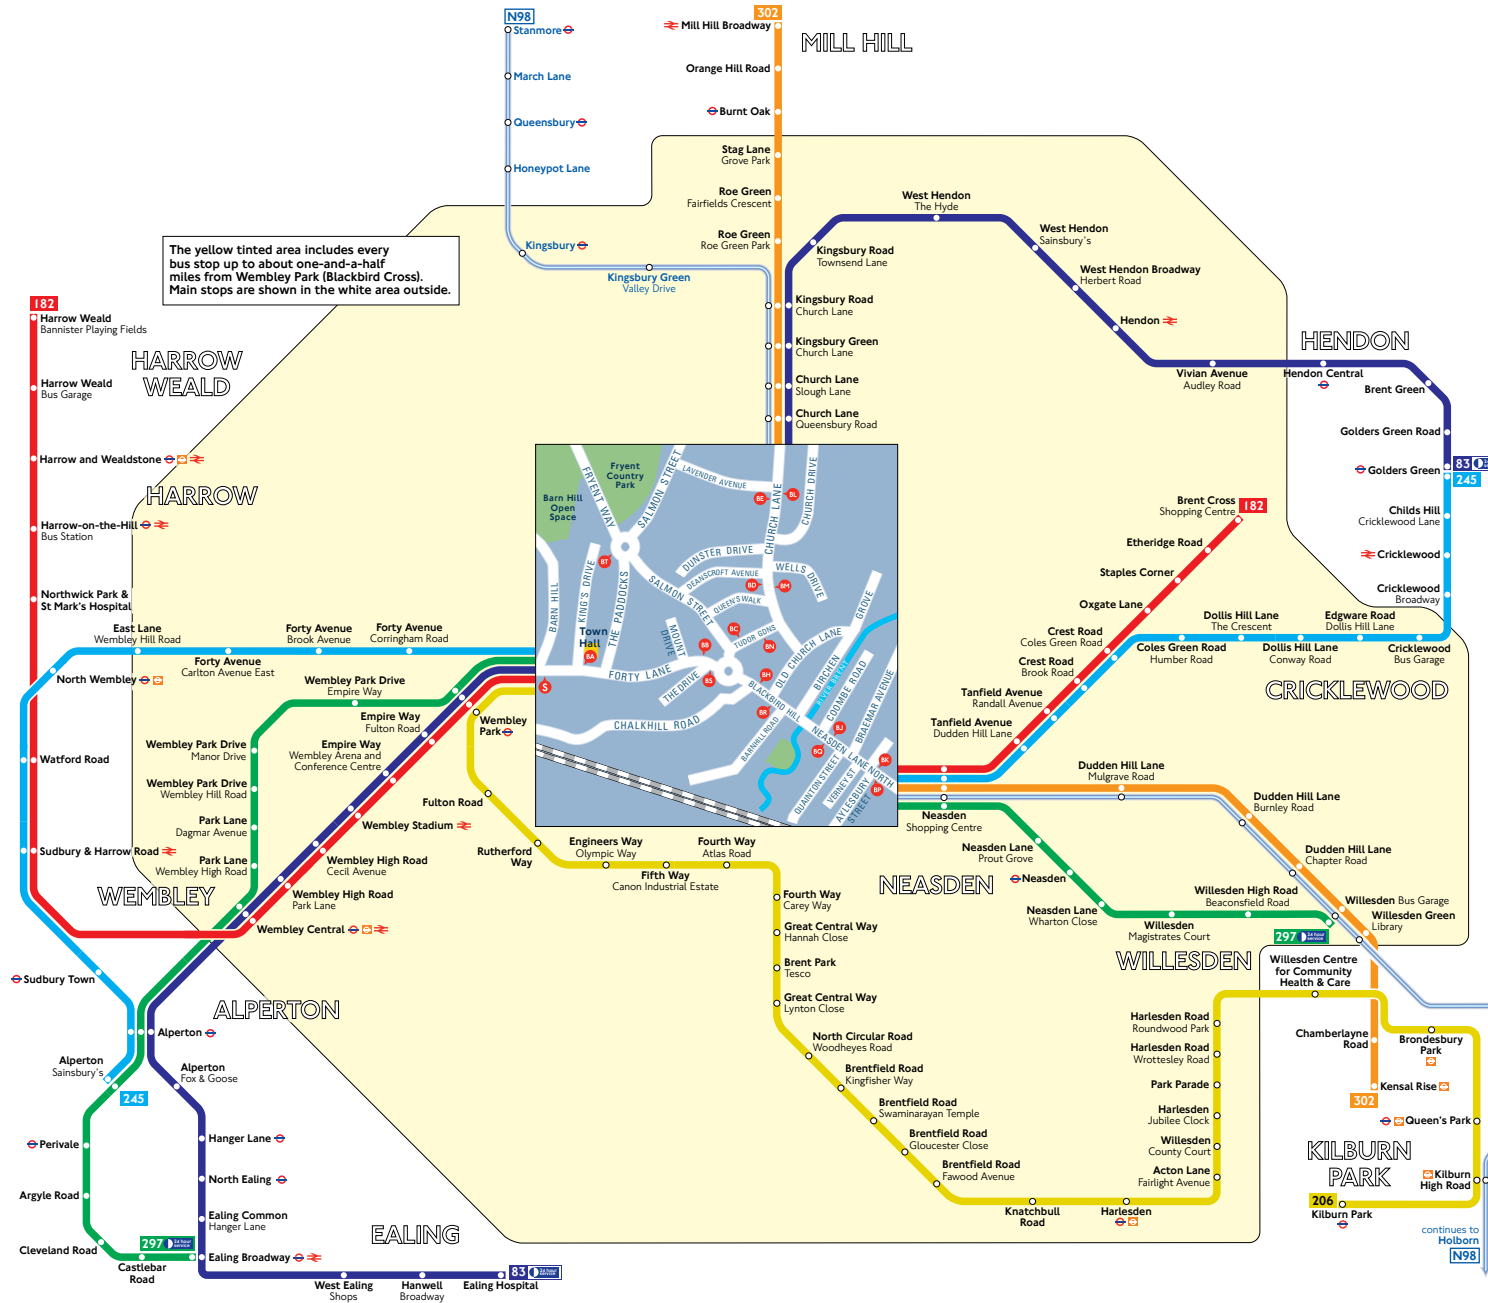

Buses from Wembley Park (Blackbird Cross)

Route finder

Day buses including 24-hour services

Bus route	Towards	Bus stops
83	Ealing Hospital	BL BM BN BS S
	Golders Green	BA BB BC BD BE
182	Brent Cross	BA BB BH BJ BK
	Harrow Weald	BP BQ BR BS S
206	Kilburn Park	BT S
245	Alperton	BP BQ BR BS S
	Golders Green	BA BB BH BJ BK
297	Ealing Broadway	BP BQ BR BS S
	Willesden	BA BB BH BJ BK
302	Kensal Rise	BH BJ BK BL BM BN
	Mill Hill Broadway	BC BD BE BF BG BR

Night buses

Bus route	Towards	Bus stops
N98	Holborn	BH BJ BK BL BM BN
	Stanmore	BC BD BE BF BG BR

Other buses

Bus route	Towards	Bus stops
644	Hatfield *	BA BT
	Wembley Park *	S

* Mondays to Fridays peak hours