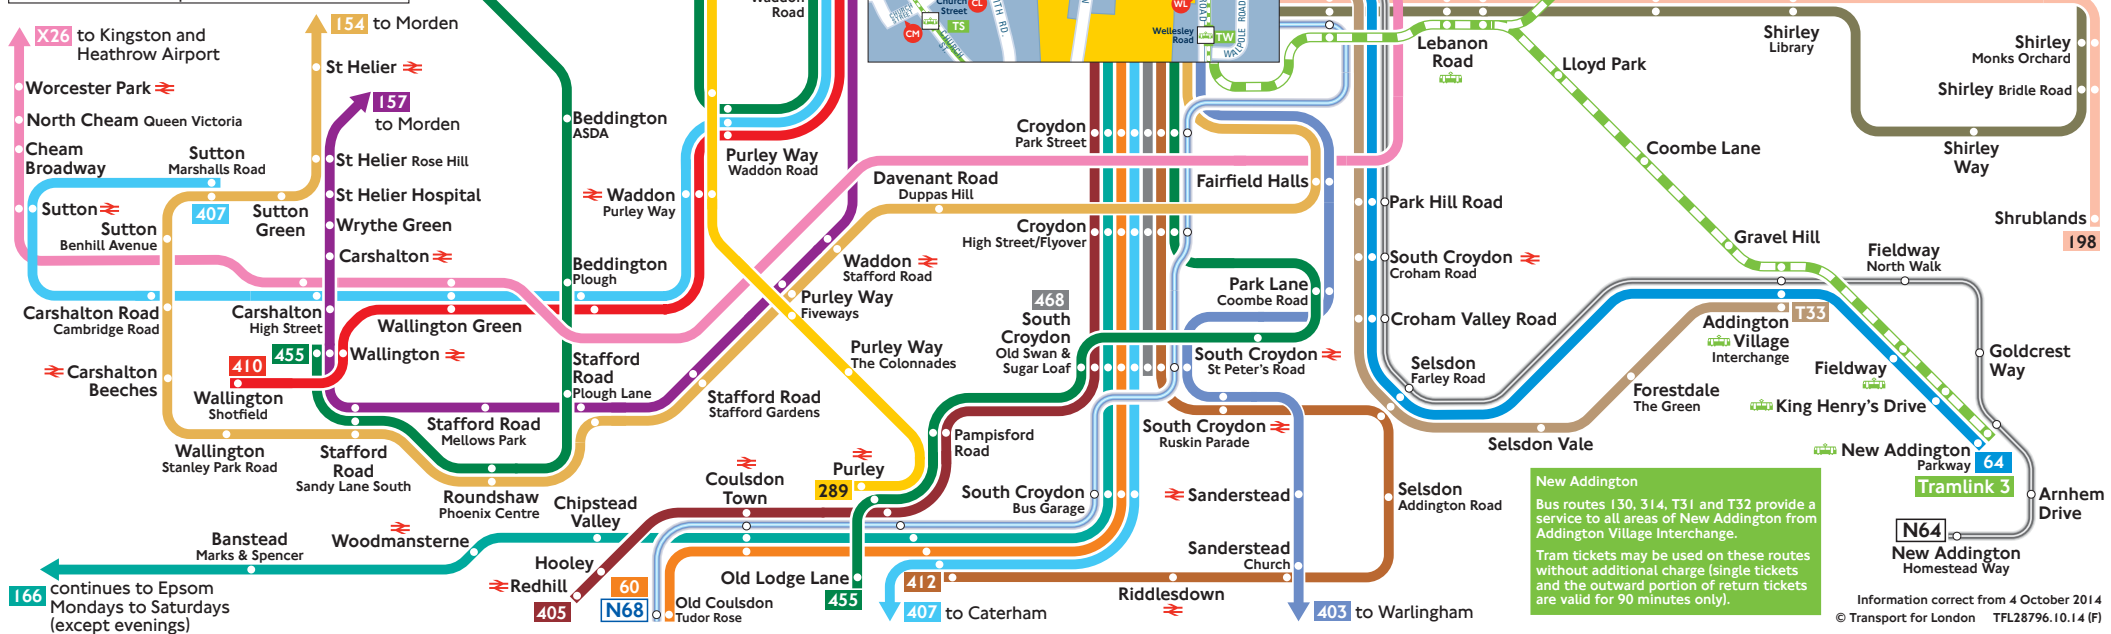

Buses and trams from West Croydon

Route finder

Day buses including 24-hour services

Bus route	Towards	Bus stops
50	Stockwell	K, WL, WP
60	Old Coulsdon Streatham	WK WL, WT
64	New Addington Thornton Heath	WJ WL, WT
75	Lewisham	K, WM
109	Brixton	WL, WT
154	Morden	WJ
157	Crystal Palace Morden	CN, CO, CR, K, WD CJ, CL, T
166	Banstead Epsom +	WK WK
194	Lower Sydenham	WH, WK
198	Shrublands Thornton Heath	WH, WJ WL, WS
250	Brixton	WL, WS
264	Tooting	CJ, CM, WM, WP
289	Elmers End Purley	K, WE T, WS
367	Bromley	WJ
403	Warringham	WJ
405	Redhill	WK
407	Caterham Sutton	CN, CO, CR, WE, WK CJ, CL, WM
410	Crystal Palace Wallington	CN, CO, CR, WD, WJ CJ, CL, WM
412	Purley	WK
450	Lower Sydenham	K
455	Old Lodge Lane Wallington	CN, CO, CR, WD, WK CJ, CL, WM
468	Elephant & Castle South Croydon	K, WL, WP WG, WK
T33	Addington Village	WJ
X26	Heathrow Airport	WN
X68	Russell Square	WP

Night buses

Bus route	Towards	Bus stops
N64	New Addington Thornton Heath	WJ WL, WT
N68	Old Coulsdon Tottenham Court Road	WG, WH, WK K, WL, WP
NI09	Oxford Circus	WL, WT

Trams

Tram route	Towards	Tram stops
1	Elmers End	TB, TC, TS, TW
2	Beckenham Junction	TB, TC, TS, TW
3	New Addington Wimbledon	TB, TC, TR, TW TS
4	Elmers End + Therapia Lane +	TB, TC, TR, TW TS

+ Mondays to Saturdays except evenings

◆ Limited stop

New Addington
Bus routes 130, 314, T31 and T32 provide a service to all areas of New Addington from Addington Village Interchange.
Tram tickets may be used on these routes without additional charge (single tickets and the outward portion of return tickets are valid for 90 minutes only).