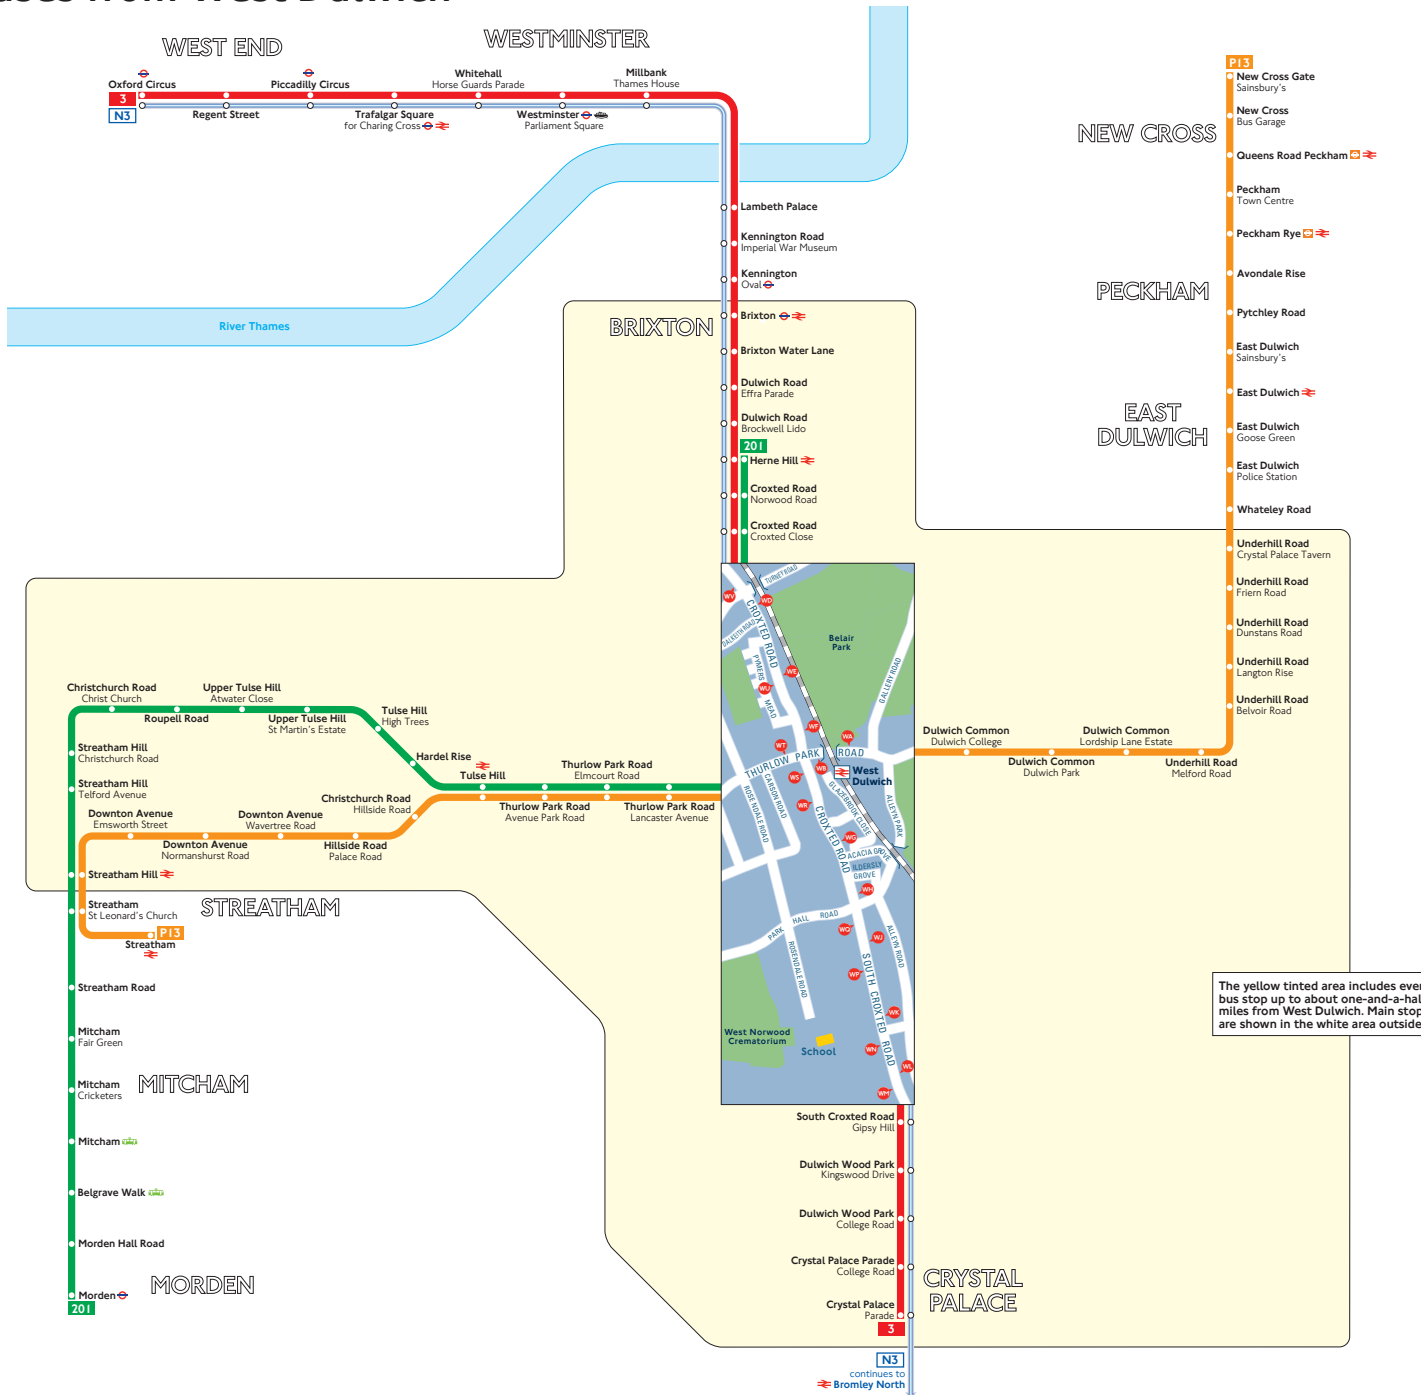

Buses from West Dulwich

Route finder

Day buses

Bus route	Towards	Bus stops
3	Crystal Palace	WD WE WF WG WH WJ WK WL
	Oxford Circus	WM WN WP WQ WR WS WU WV
201	Herne Hill	WT WU WV
	Morden	WD WE WF
P13	New Cross Gate	WA WT
	Streatham	WB

Night buses

Bus route	Towards	Bus stops
N3	Bromley North	WD WE WF WG WH WJ WK WL
	Oxford Circus	WM WN WP WQ WR WS WU WV