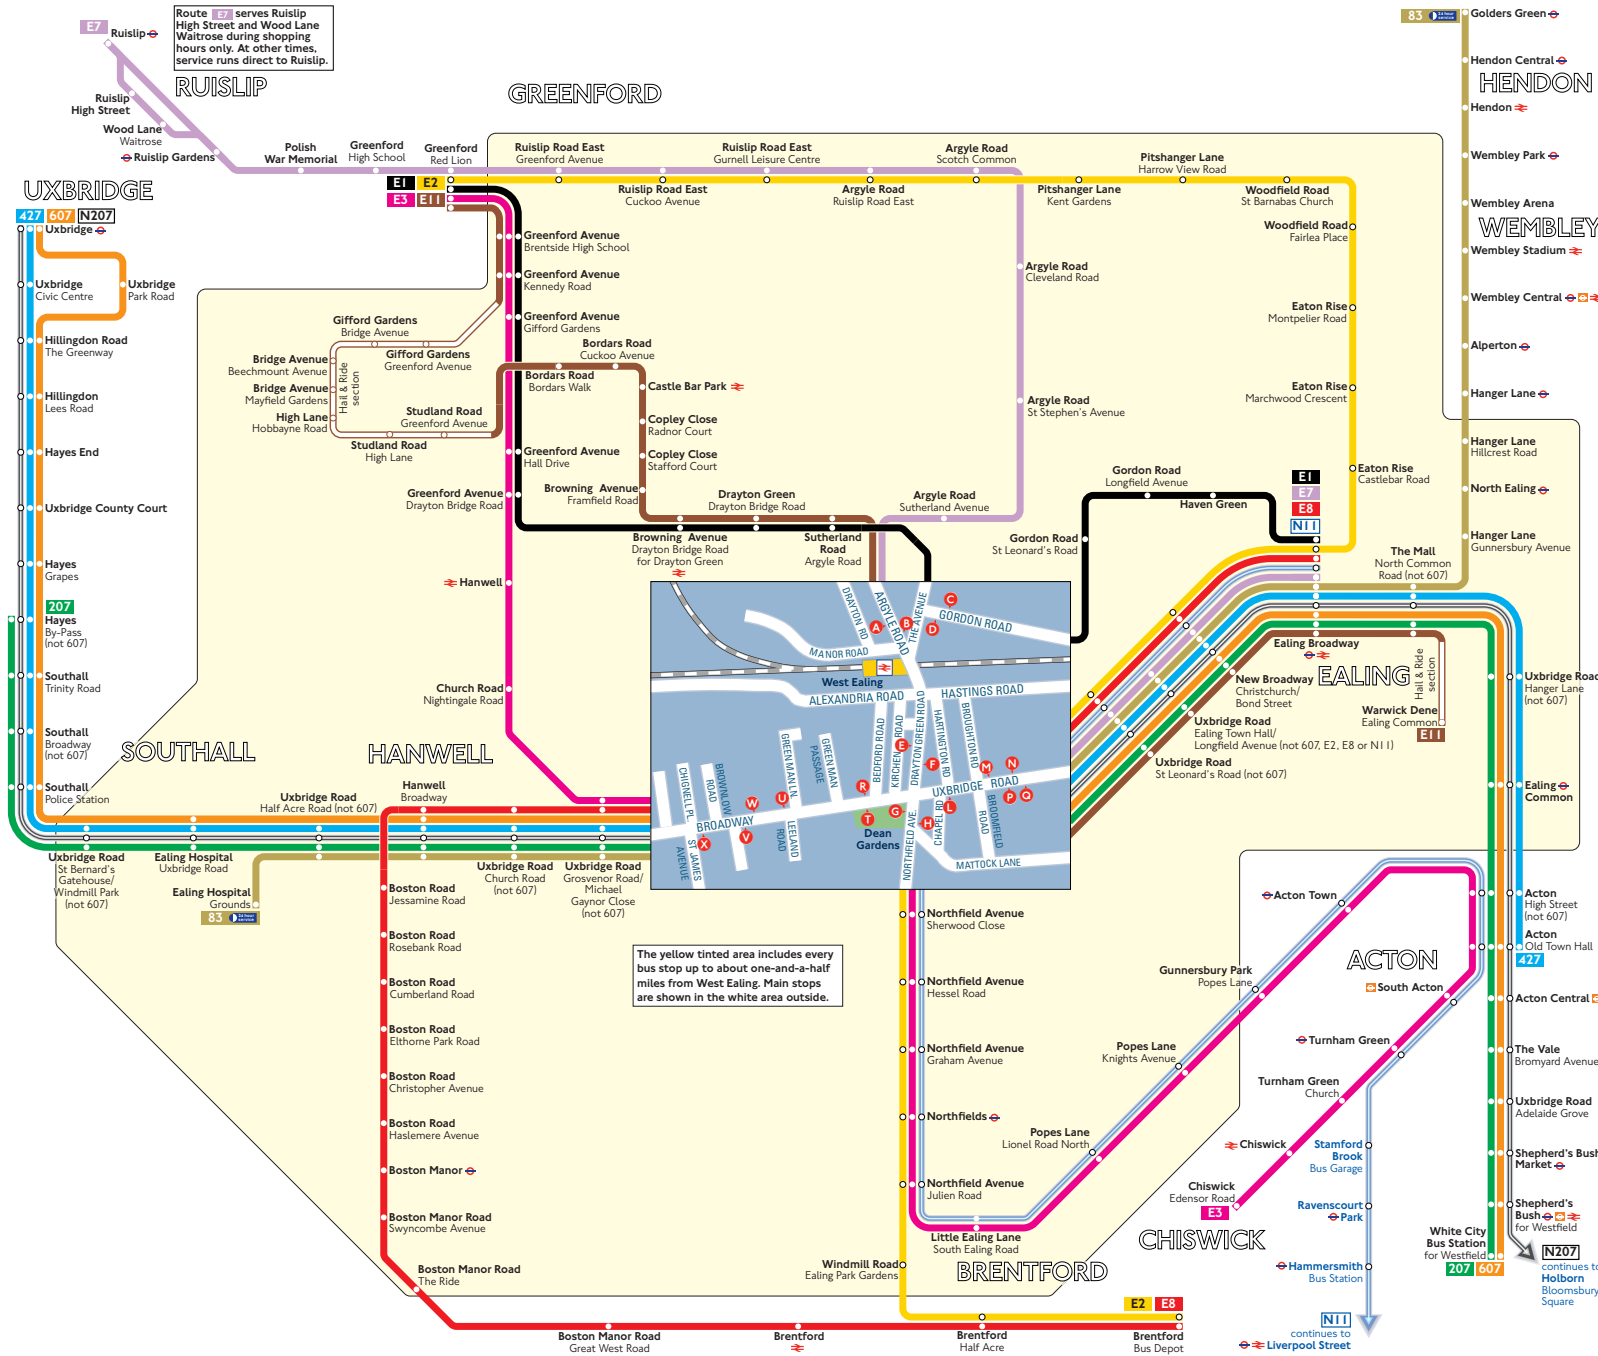

Buses from West Ealing

Key

- 83 Day buses in black
- NI1 Night buses in blue
- Connections with London Underground
- Connections with London Overground
- Connections with National Rail
- DLR Connections with Docklands Light Railway
- Shopping hours only
- Limited stop

Red discs show the bus stop you need for your chosen bus service. The disc **A** appears on the top of the bus stop in the street (see map of town centre in centre of diagram).

Route finder

Day buses including 24-hour services

Bus route	Towards	Bus stops
83	Ealing Hospital	L O T X
	Golders Green	M R U
207	Hayes	L O T X
	White City	M R U
427	Acton	M R U
	Uxbridge	L O T X
607	Uxbridge ♦	X
	White City ♦	U
E1	Ealing Broadway	C
	Greenford	D
E2	Brentford	H P
	Greenford	G N
E3	Chiswick	H W
	Greenford	G T V
E7	Ealing Broadway	B F N
	Ruislip	A E P
E8	Brentford	L P V
	Ealing Broadway	N R W
E11	Ealing	B F M
	Greenford	A E P

Night buses

Bus route	Towards	Bus stops
NI1	Ealing Broadway	G N
	Liverpool Street	H P
NI207	Holborn	M R U
	Uxbridge	L O T X