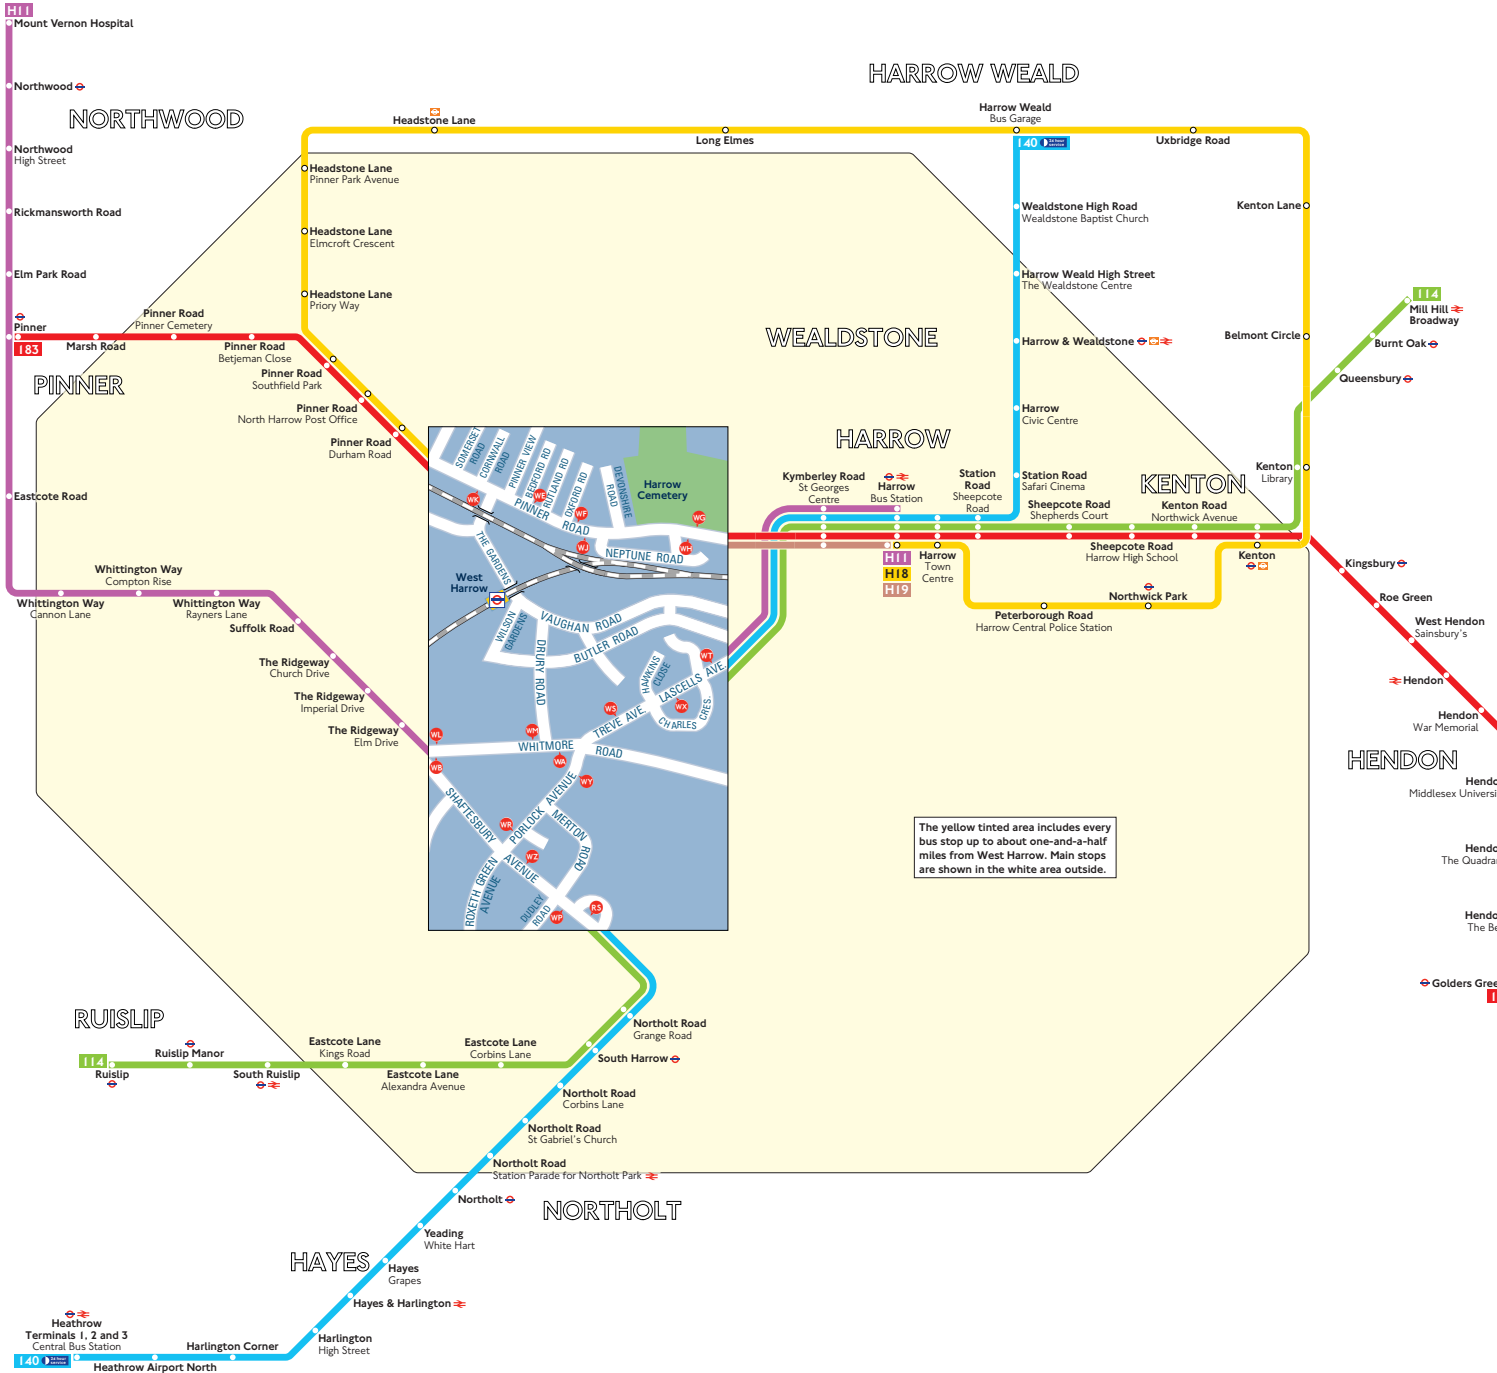

Buses from West Harrow

Key

- Connections with London Underground
- Connections with London Overground
- Connections with National Rail

Red discs show the bus stop you need for your chosen bus service. The disc **A** appears on the top of the bus stop in the street (see map of town centre in centre of diagram).

Route finder

Day buses including 24-hour services

Bus route	Towards	Bus stops
114	Mill Hill	WP WP WS WT
	Ruislip	RS WP WS WT
140	Harrow Weald	RS WP WS WT
	Heathrow Airport	RS WP WS WT
183	Golders Green	WE WP WG
	Pinner	WP WJ WY WZ
H11	Harrow	WL WS WT
	Mount Vernon Hospital	WA WS WX
H18	Harrow via Headstone Lane	WF WS WG
H19	Harrow	WE WP WG