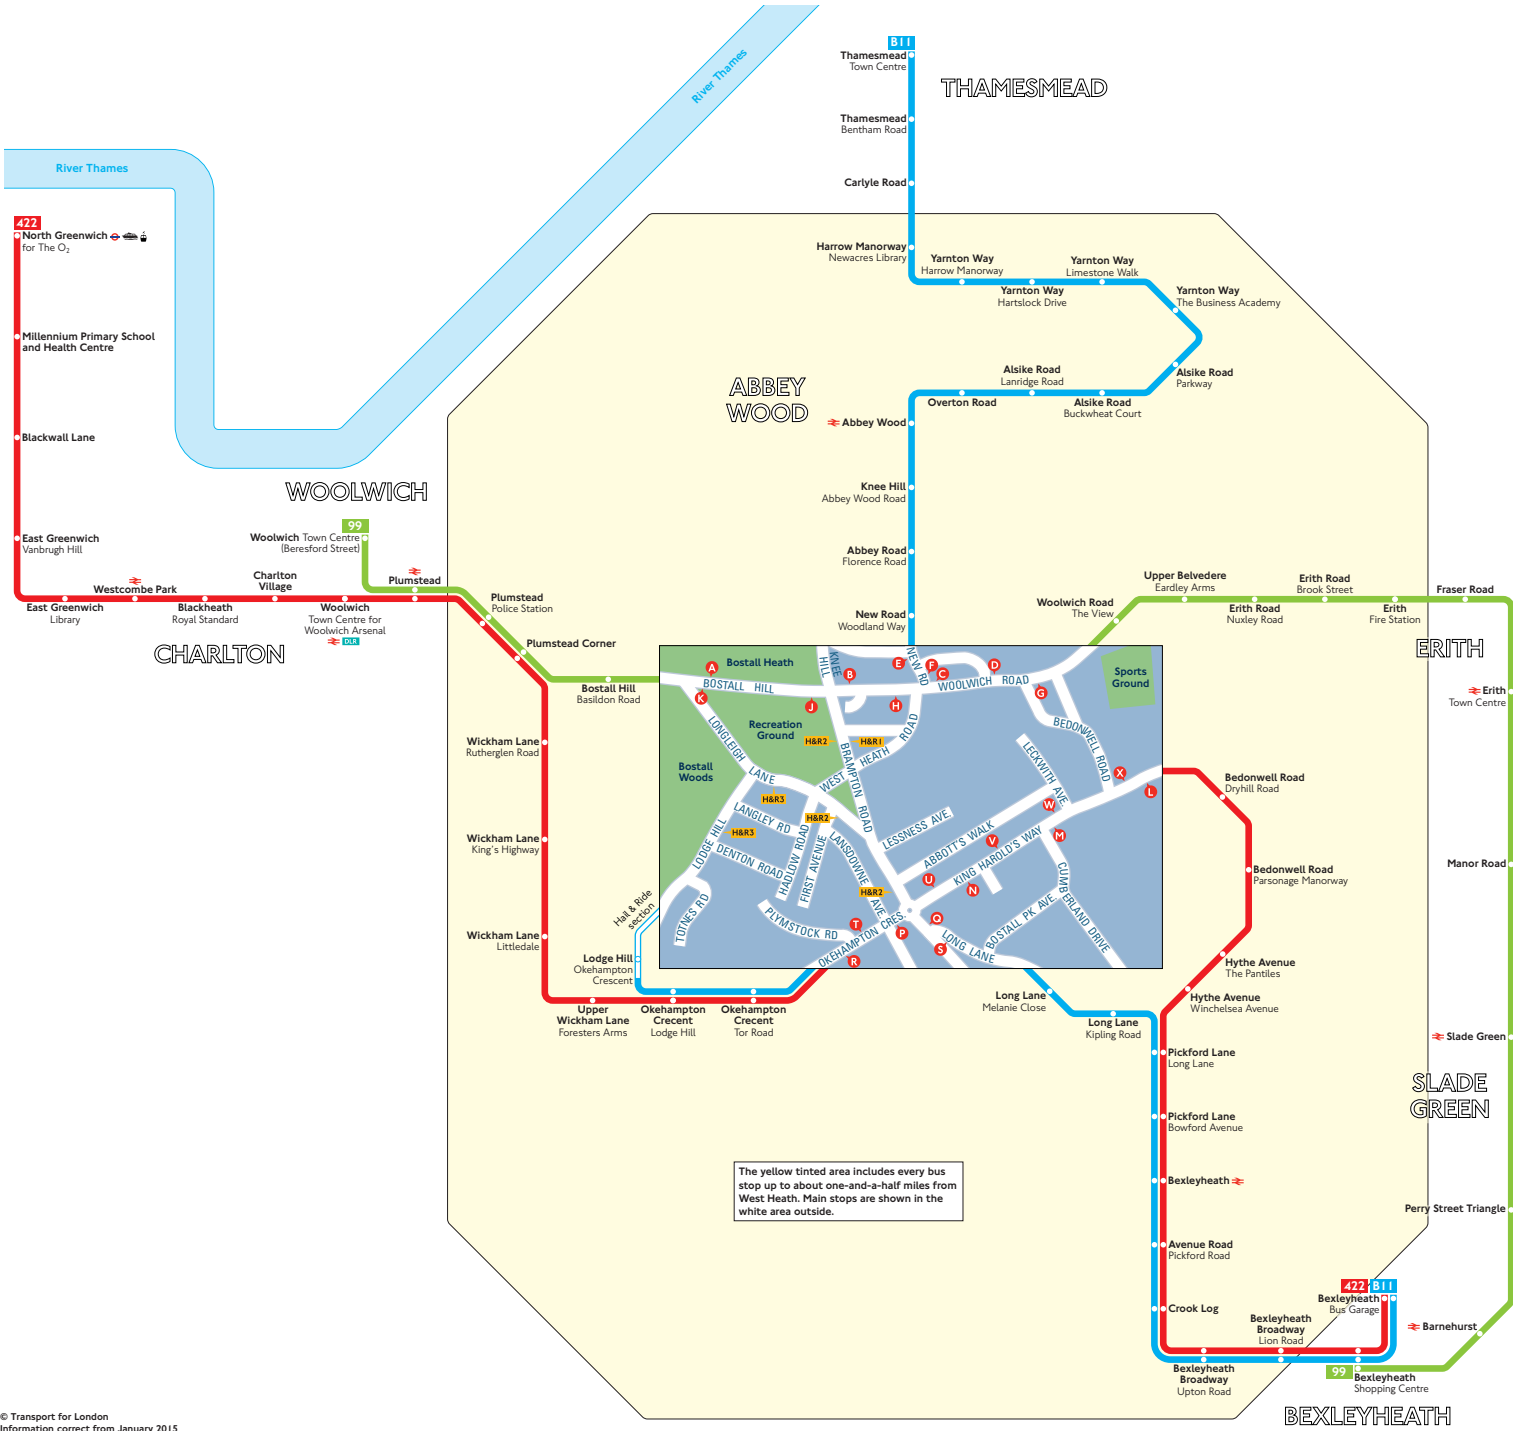

Buses from West Heath

Key

- Connections with London Underground
- Connections with National Rail
- Connections with Docklands Light Railway
- Connections with river boats
- Connections with Emirates Air Line

Route B11 operates as Hail & Ride on the sections of roads marked **H&R1**, **H&R2** and **H&R3** on the map. Buses stop at any safe point along the road. There are no bus stops at these locations, but please indicate clearly to the driver when you wish to board or alight.

Red discs show the bus stop you need for your chosen bus service. The disc **A** appears on the top of the bus stop in the street (see map of town centre in centre of diagram).

Route finder

Day buses

Bus route	Towards	Bus stops
99	Bexleyheath	A B C D
	Woolwich	G H J K
422	Bexleyheath	T U V W X
	North Greenwich	L M N P R
B11	Bexleyheath	F H O T H&R1 H&R3
	Thamesmead	B E S Y H&R2 H&R3