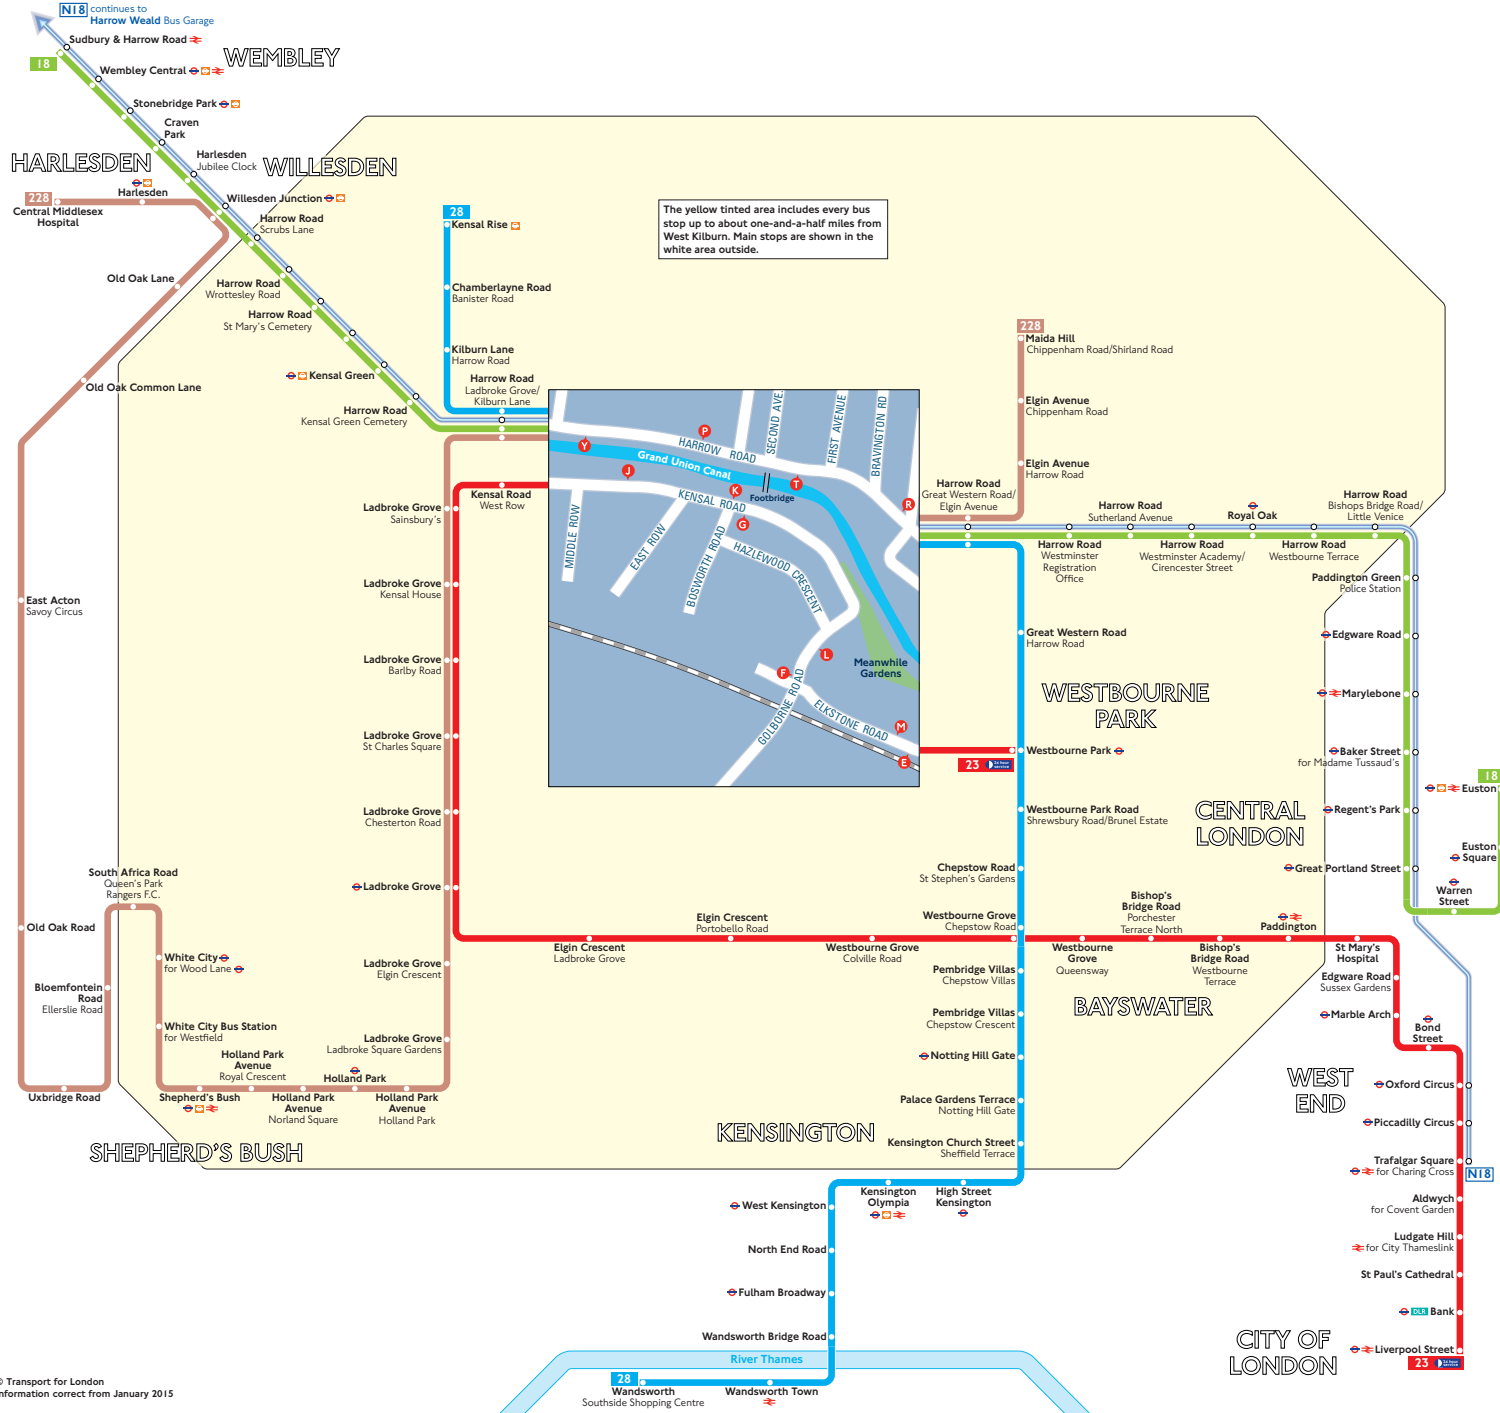

Buses from West Kilburn

Key

- 18 Day buses in black
- N18 Night buses in blue
- Connections with London Underground
- Connections with London Overground
- Connections with National Rail
- DLR Connections with Docklands Light Railway

A Red discs show the bus stop you need for your chosen bus service. The disc **A** appears on the top of the bus stop in the street (see map of town centre in centre of diagram).

Route finder

Day buses including 24-hour services

Bus route	Towards	Bus stops
18	Euston	P R
	Sudbury & Harrow Road	T Y
23	Liverpool Street	E F G
	Westbourne Park	J K L M
28	Kensal Rise	T Y
	Wandsworth	P R
228	Central Middlesex Hospital	T Y
	Maida Hill	P R

Night buses

Bus route	Towards	Bus stops
N18	Harrow Weald	T Y
	Trafalgar Square	P R