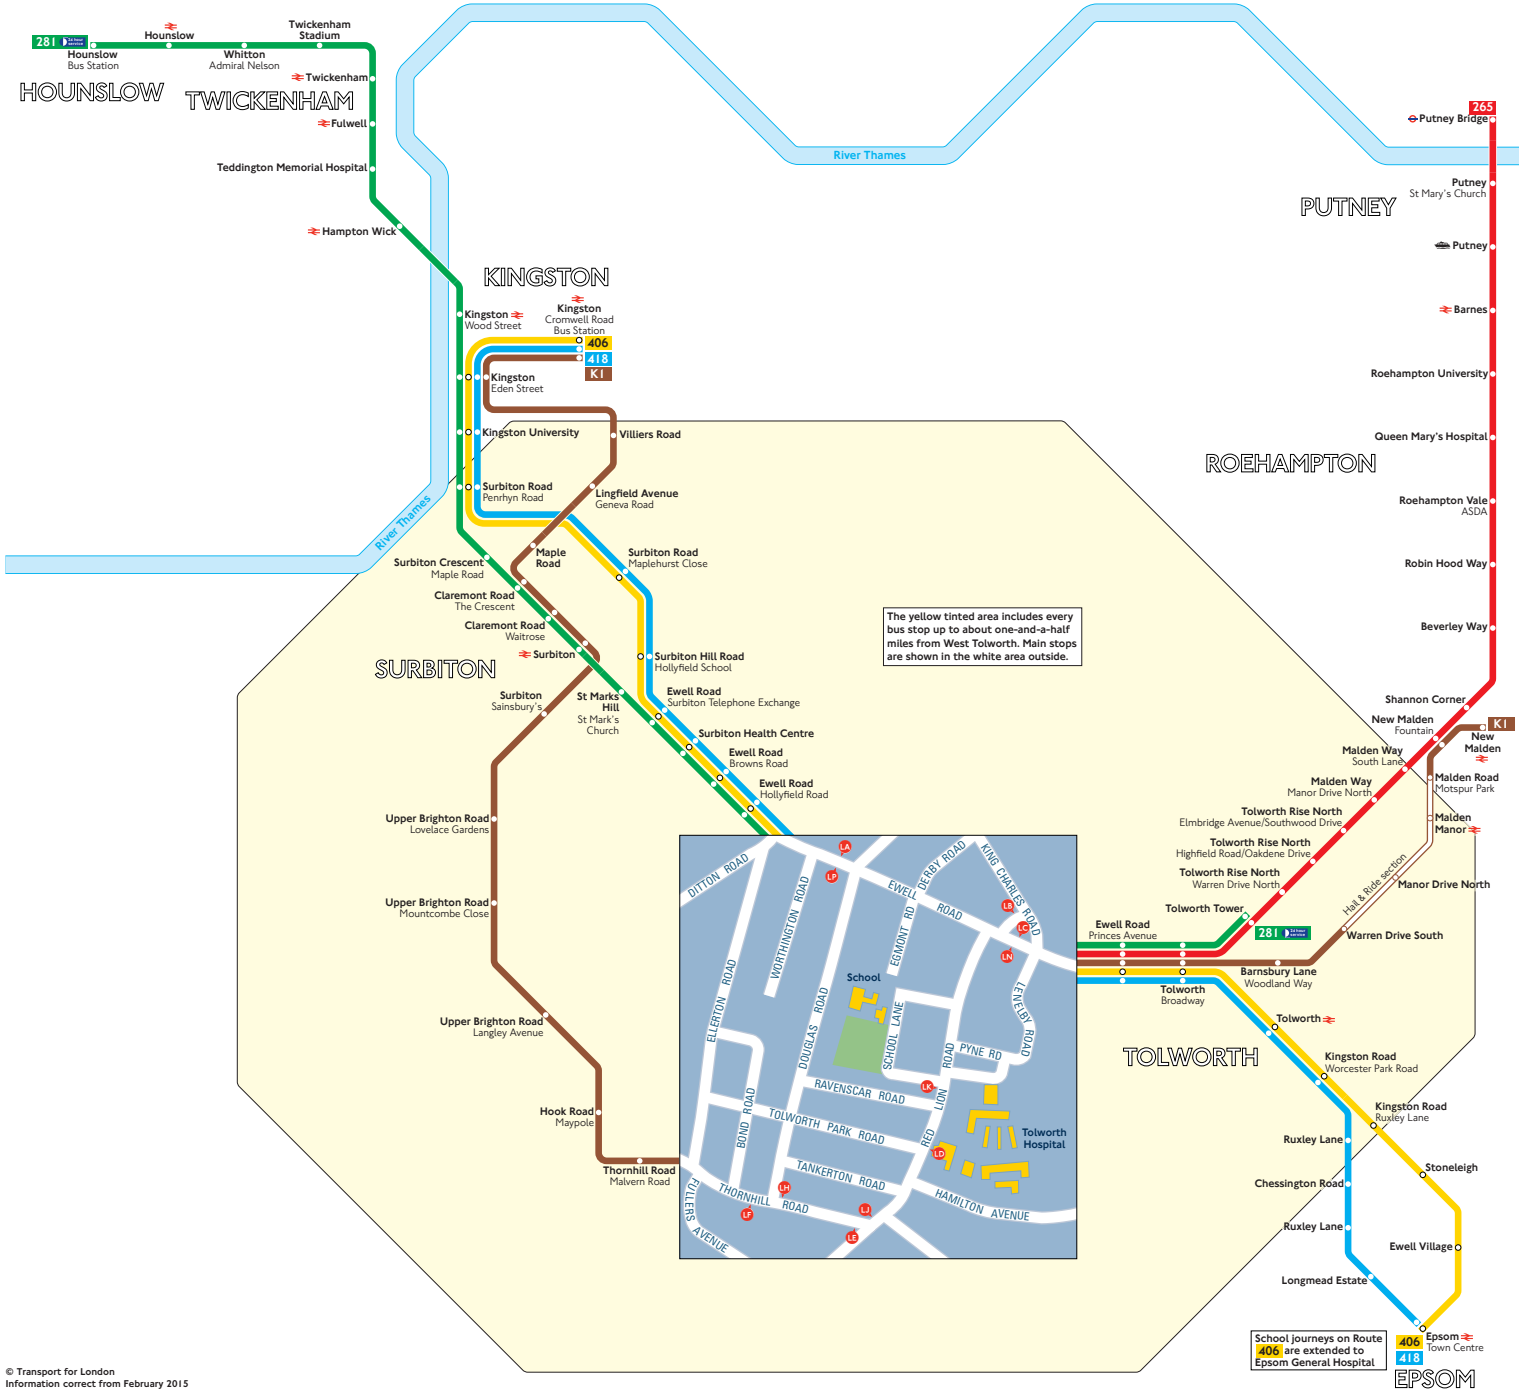

Buses from West Tolworth

Key

- Connections with London Underground
- Connections with National Rail
- Connections with river boats
- Mondays to Fridays only
- School journeys only

Red discs show the bus stop you need for your chosen bus service. The disc appears on the top of the bus stop in the street (see map of town centre in centre of diagram).

Route finder

Day buses including 24-hour services

Bus route	Towards	Bus stops
265	Putney Bridge	LB
281	Hounslow	LN LP
	Tolworth	LA LC
406	Epsom	LA LC
	Kingston	LN LP
418	Epsom	LA LC
	Kingston	LN LP
KI	Kingston	LD LE LF LN
	New Malden	LC LH LP LQ