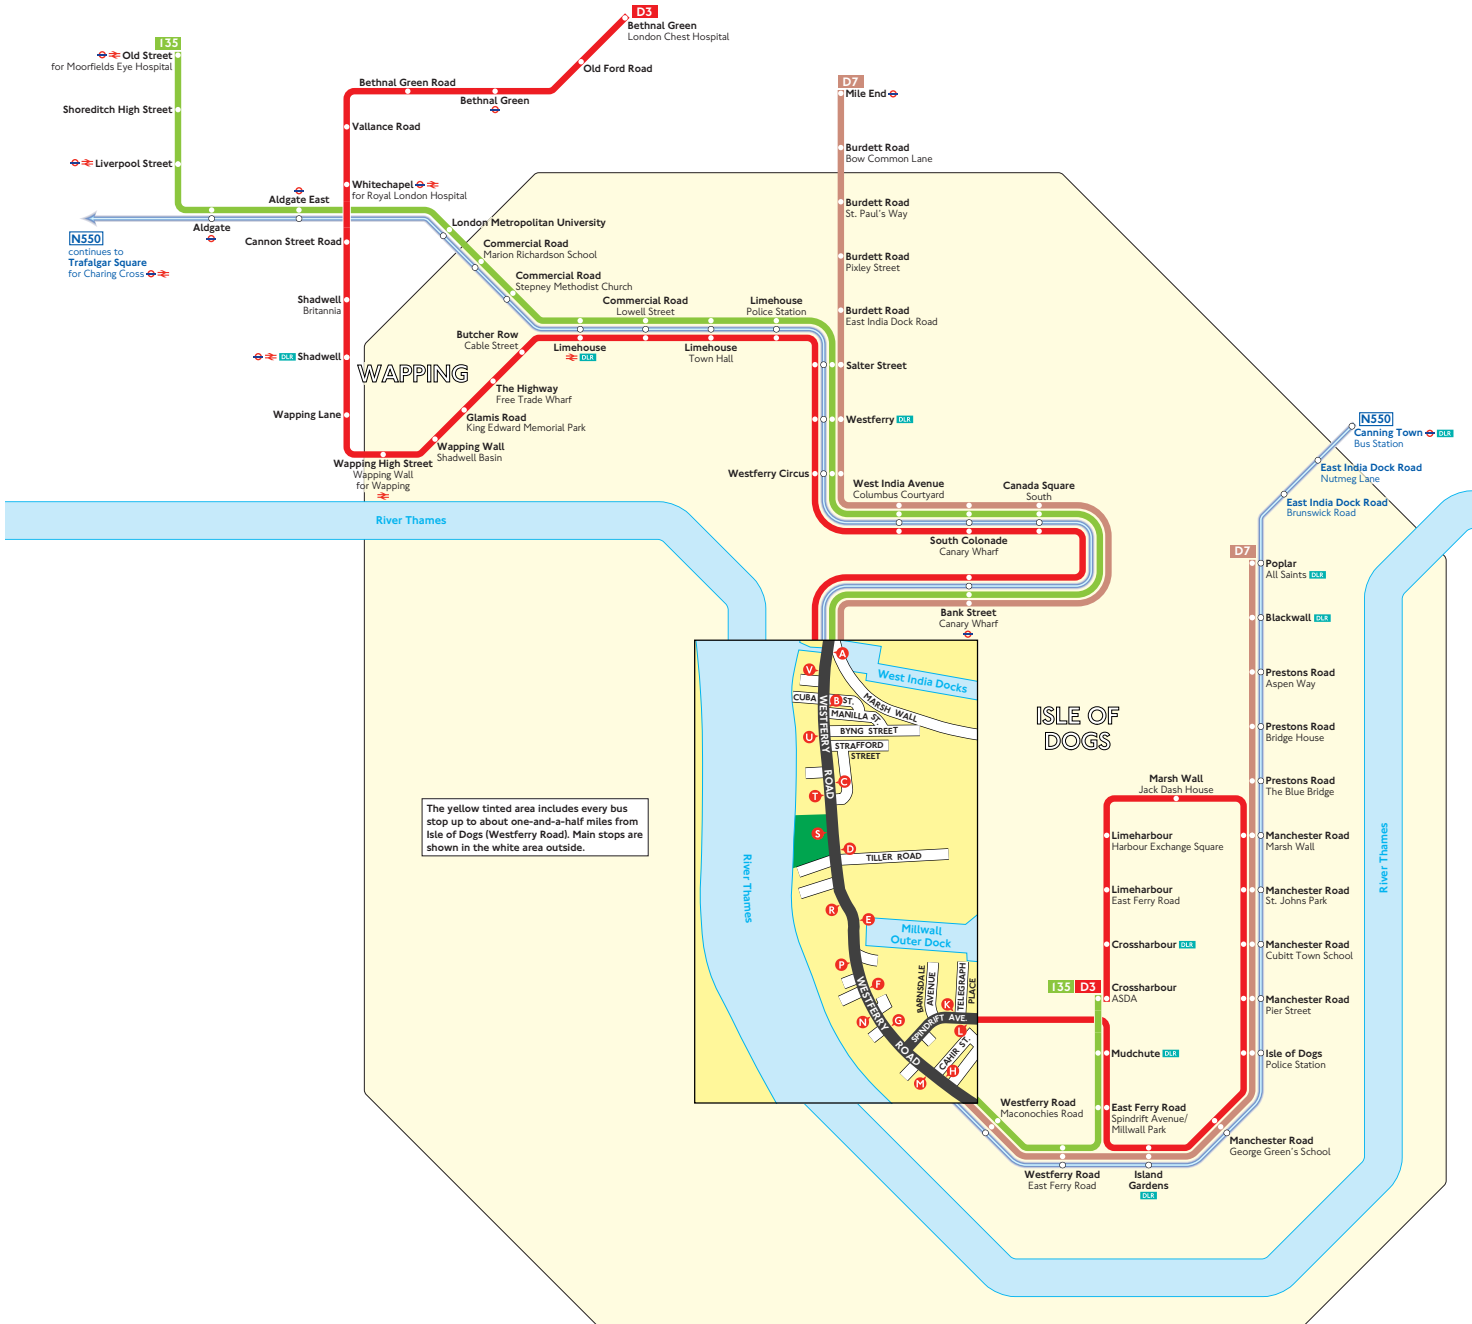

Buses from Isle of Dogs (Westferry Road)

Key

- I35 Day buses in black
- N550 Night buses in blue
- Connections with Underground
- Connections with National Rail
- DLR Connections with Docklands Light Railway

Red discs show the bus stop you need for your chosen bus service. The disc appears on the top of the bus stop in the street (see map of town centre in centre of diagram).

Route finder

Day buses

Bus route	Towards	Bus stops
I35	Crossharbour	A B C D E F G H
	Old Street	M N P R S T U V
D3	Bethnal Green	L N P R S T U V
	Crossharbour	A B C D E F G K
D7	Mile End	M N P R S T U V
	Poplar	A B C D E F G H

Night buses

Bus route	Towards	Bus stops
N550	Canning Town	A B C D E F G H
	Trafalgar Square	M N P R S T U V