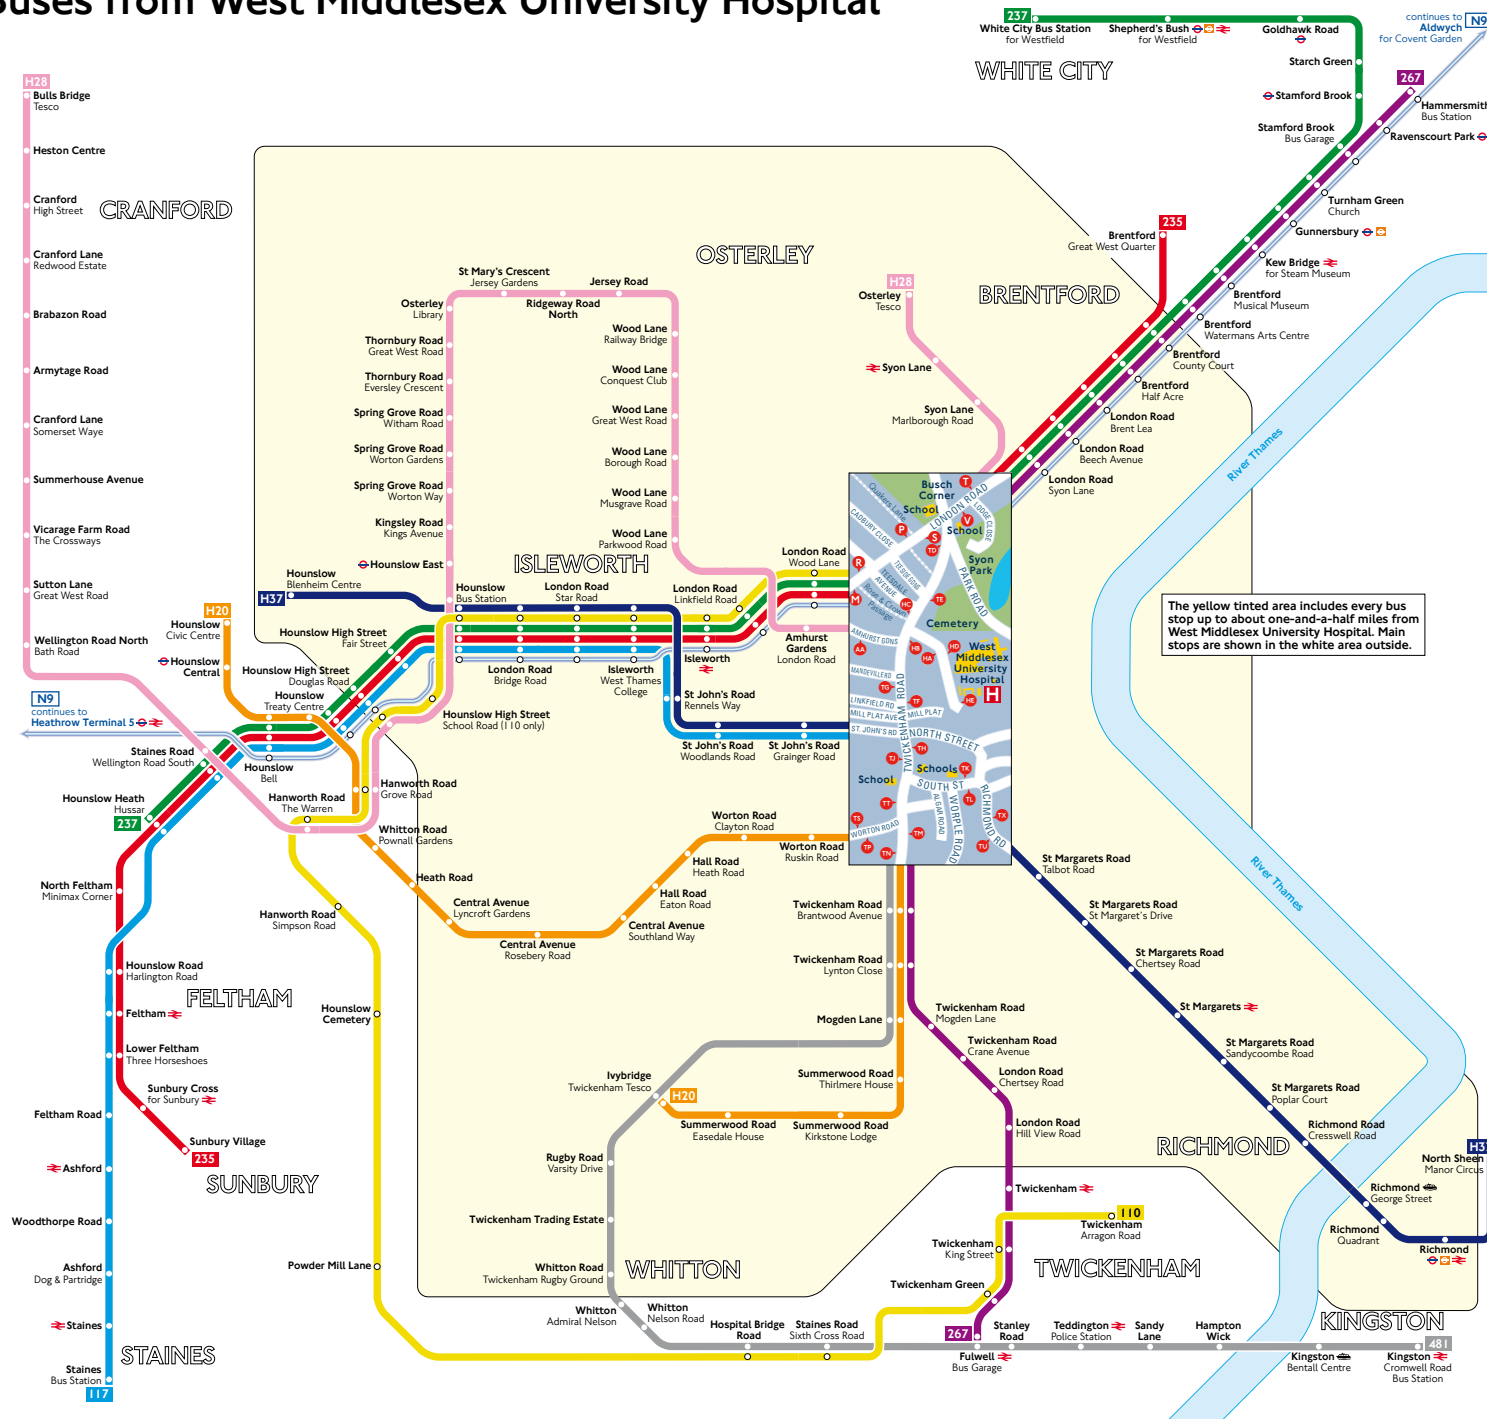

# Buses from West Middlesex University Hospital

## Route finder

### Day buses

Bus route	Towards	Bus stops
<b>110</b>	Twickenham	HA HC M S TD
<b>117</b>	Staines	HA HB HE TF
<b>235</b>	Brentford	P R T
	Sunbury Village	M S V
<b>237</b>	Hounslow Heath	M S V
	White City	P R T
<b>267</b>	Fulwell	HB TE TF TH TM V
	Hammersmith	HC T TD TG TJ TN TT
<b>481</b>	Kingston +	HA HB HE TF TH TT
<b>H20</b>	Hounslow Civic Centre	TN TP
	Ivybridge	TM TS
<b>H28</b>	Bulls Bridge	AA AB TE V
	Osterley	HC T TD
<b>H37</b>	Hounslow Blenheim Centre	TJ TL TU
	North Sheen	TH TR TX

### Night buses

Bus route	Towards	Bus stops
<b>N9</b>	Aldwych	P R T
	Heathrow Terminal 5	M S V

+ Mondays to Saturdays except evenings