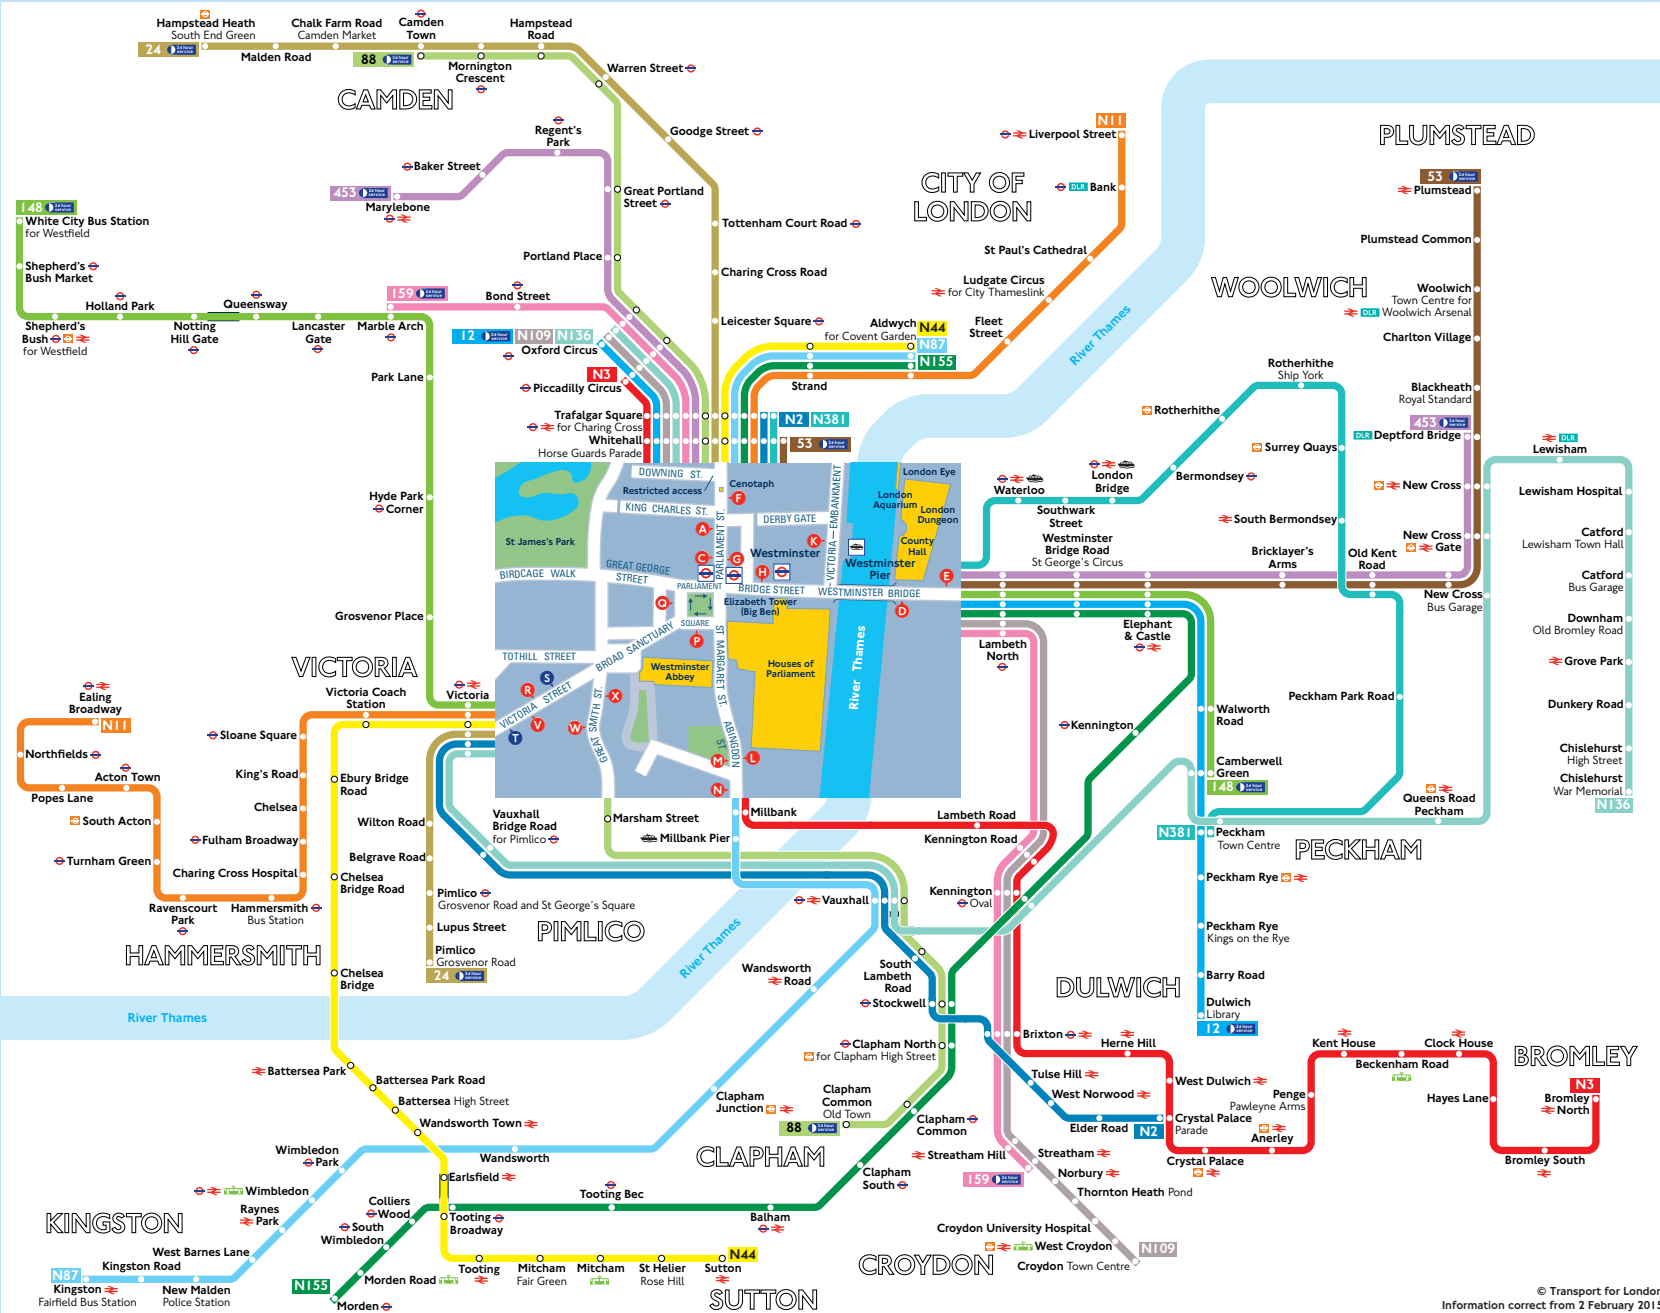

Night buses from Westminster

Key

- Connections with London Underground
- Connections with London Overground
- Connections with National Rail
- Connections with Docklands Light Railway
- Connections with river boats
- Connections with Tramlink

A Red discs show the bus stop you need for your chosen bus service. The disc **A** appears on the top of the bus stop in the street (see map of town centre in centre of diagram).

Route finder

Night buses including 24-hour services

Bus route	Towards	Bus stops
12 (24 hour service)	Dulwich	E
24 (24 hour service)	Oxford Circus	A D
	Hampstead Heath	C R
	Pimlico	F V
53 (24 hour service)	Plumstead	E
	Whitehall	A D
88 (24 hour service)	Camden Town	A W
	Clapham Common	F X
148 (24 hour service)	Camberwell Green	E O R
	White City	D P V
159 (24 hour service)	Marble Arch	A D
	Streatham	E
453 (24 hour service)	Deptford Bridge	E
	Marylebone	A D
N2	Crystal Palace	F V
	Trafalgar Square	C R
N3	Bromley North	F L
	Piccadilly Circus	A N
N11	Ealing Broadway	F V
	Liverpool Street	A R
N44	Aldwych	A R
	Sutton	F V
N87	Aldwych	A N
	Kingston	F L
N109	Croydon	E G
	Oxford Circus	A D
N136	Chislehurst	F V
	Oxford Circus	A R
N155	Aldwych	A D
	Morden	E G
N381	Peckham	E G
	Trafalgar Square	A D

Day buses

For day bus information, please see separate poster.

© Transport for London
Information correct from 2 February 2015