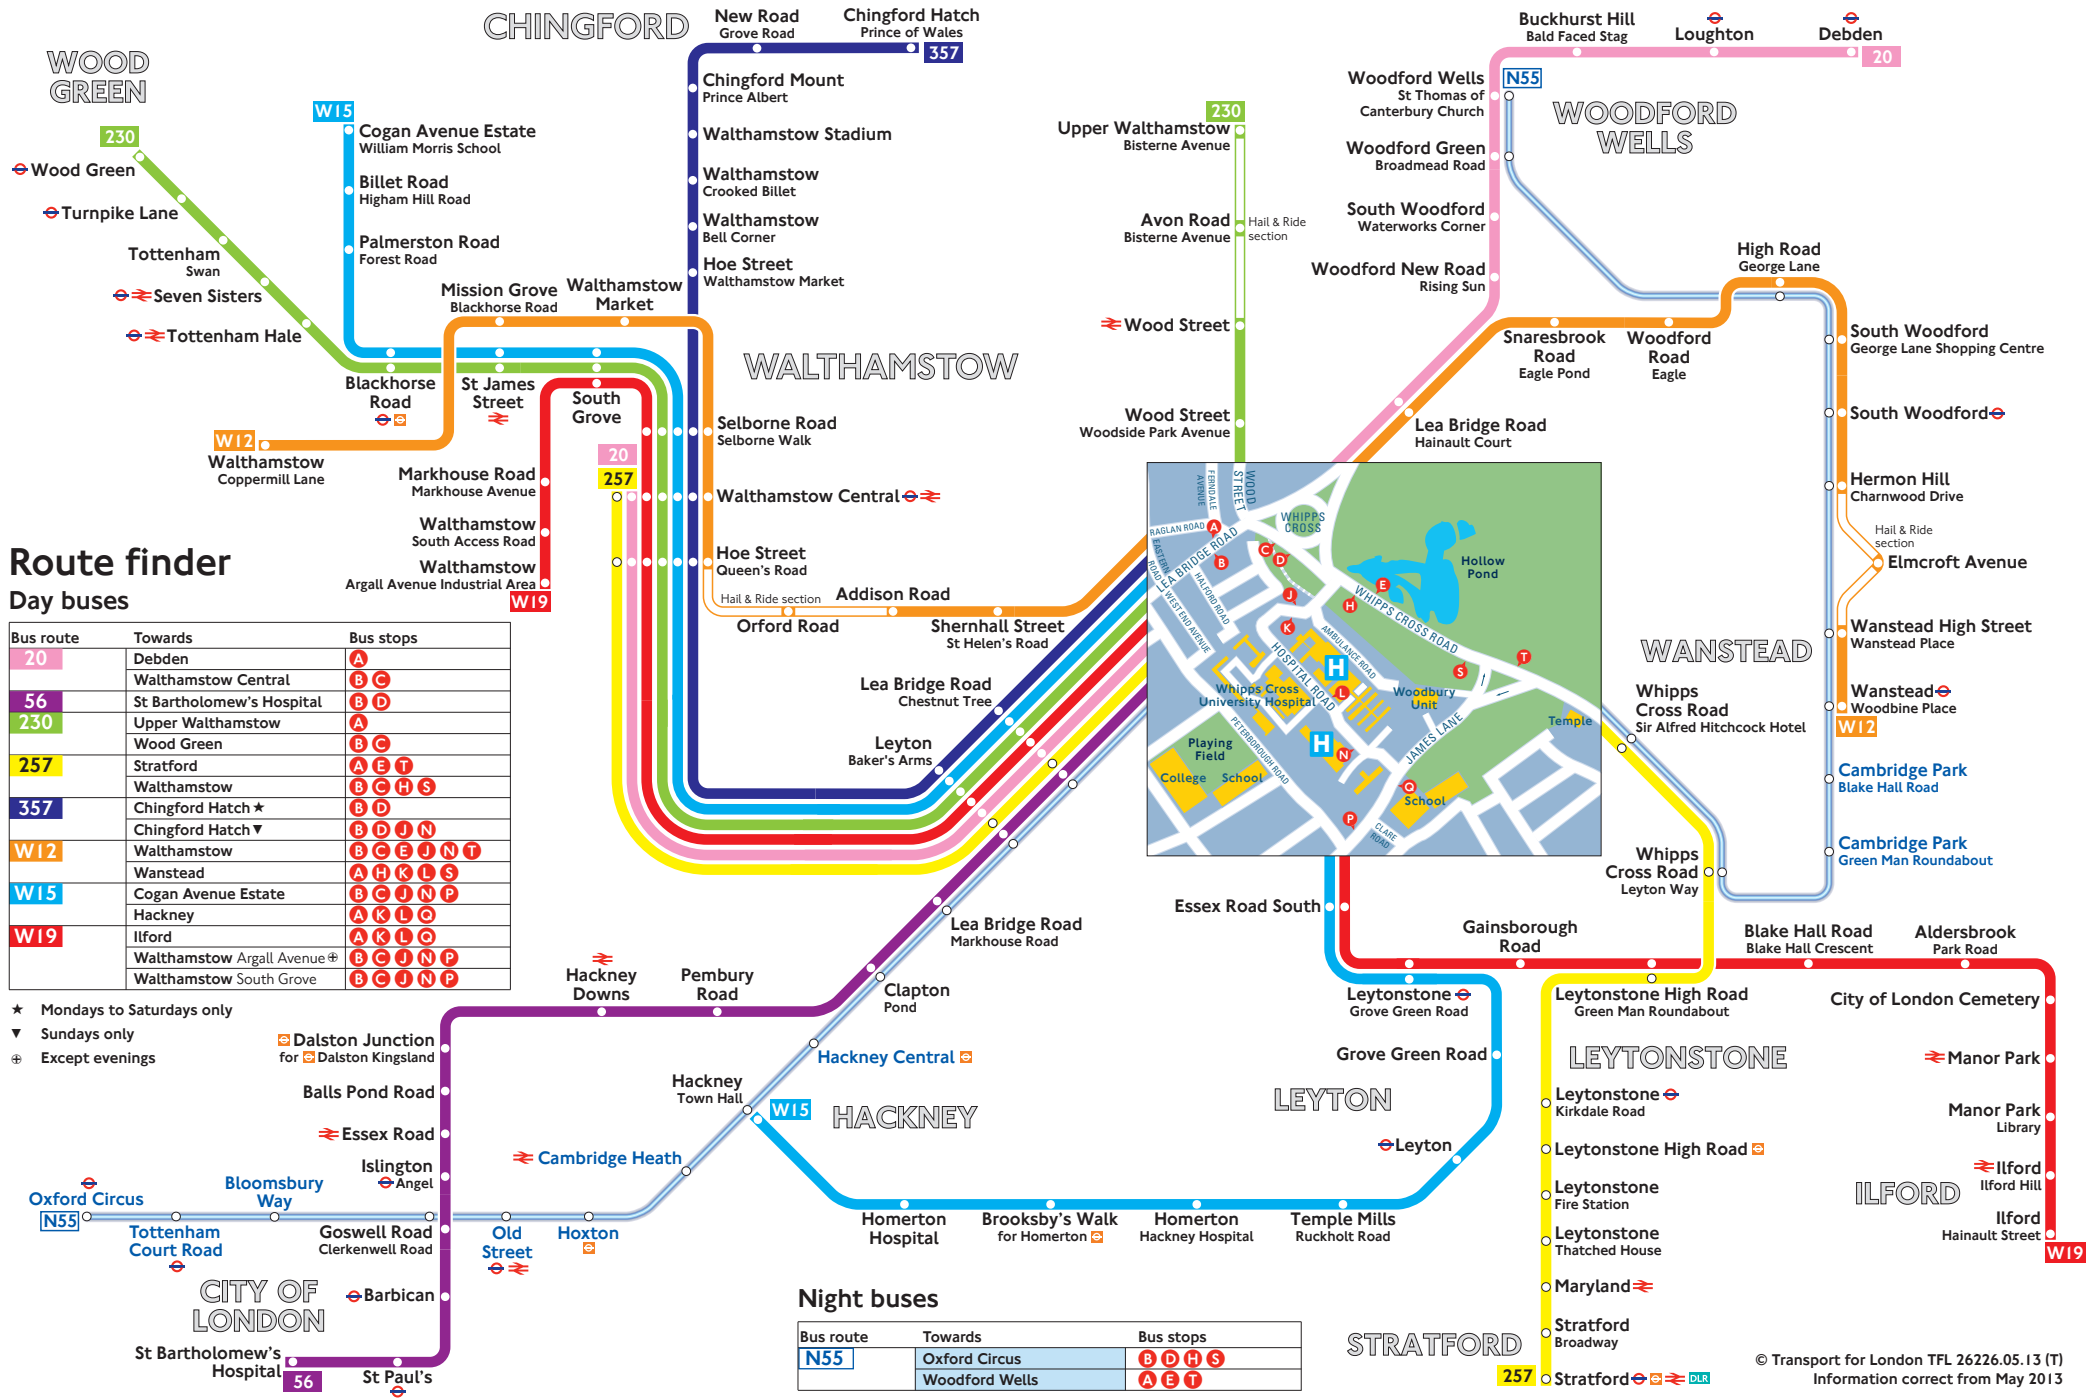

Buses from Whipps Cross University Hospital

Route finder

Day buses

Bus route	Towards	Bus stops
20	Debden	A
	Walthamstow Central	B C
56	St Bartholomew's Hospital	B D
230	Upper Walthamstow	A
	Wood Green	B C
257	Stratford	A E T
	Walthamstow	B C H S
357	Chingford Hatch ★	B D
	Chingford Hatch ▼	B D J N
W12	Walthamstow	B C E J N T
	Wanstead	A H K L S
W15	Cogan Avenue Estate	B C J N P
	Hackney	A K L O
W19	Ilford	A K L O
	Walthamstow Argall Avenue ⊕	B C J N P
	Walthamstow South Grove	B C J N P

- ★ Mondays to Saturdays only
- ▼ Sundays only
- ⊕ Except evenings

Night buses

Bus route	Towards	Bus stops
N55	Oxford Circus	B D H S
	Woodford Wells	A E T