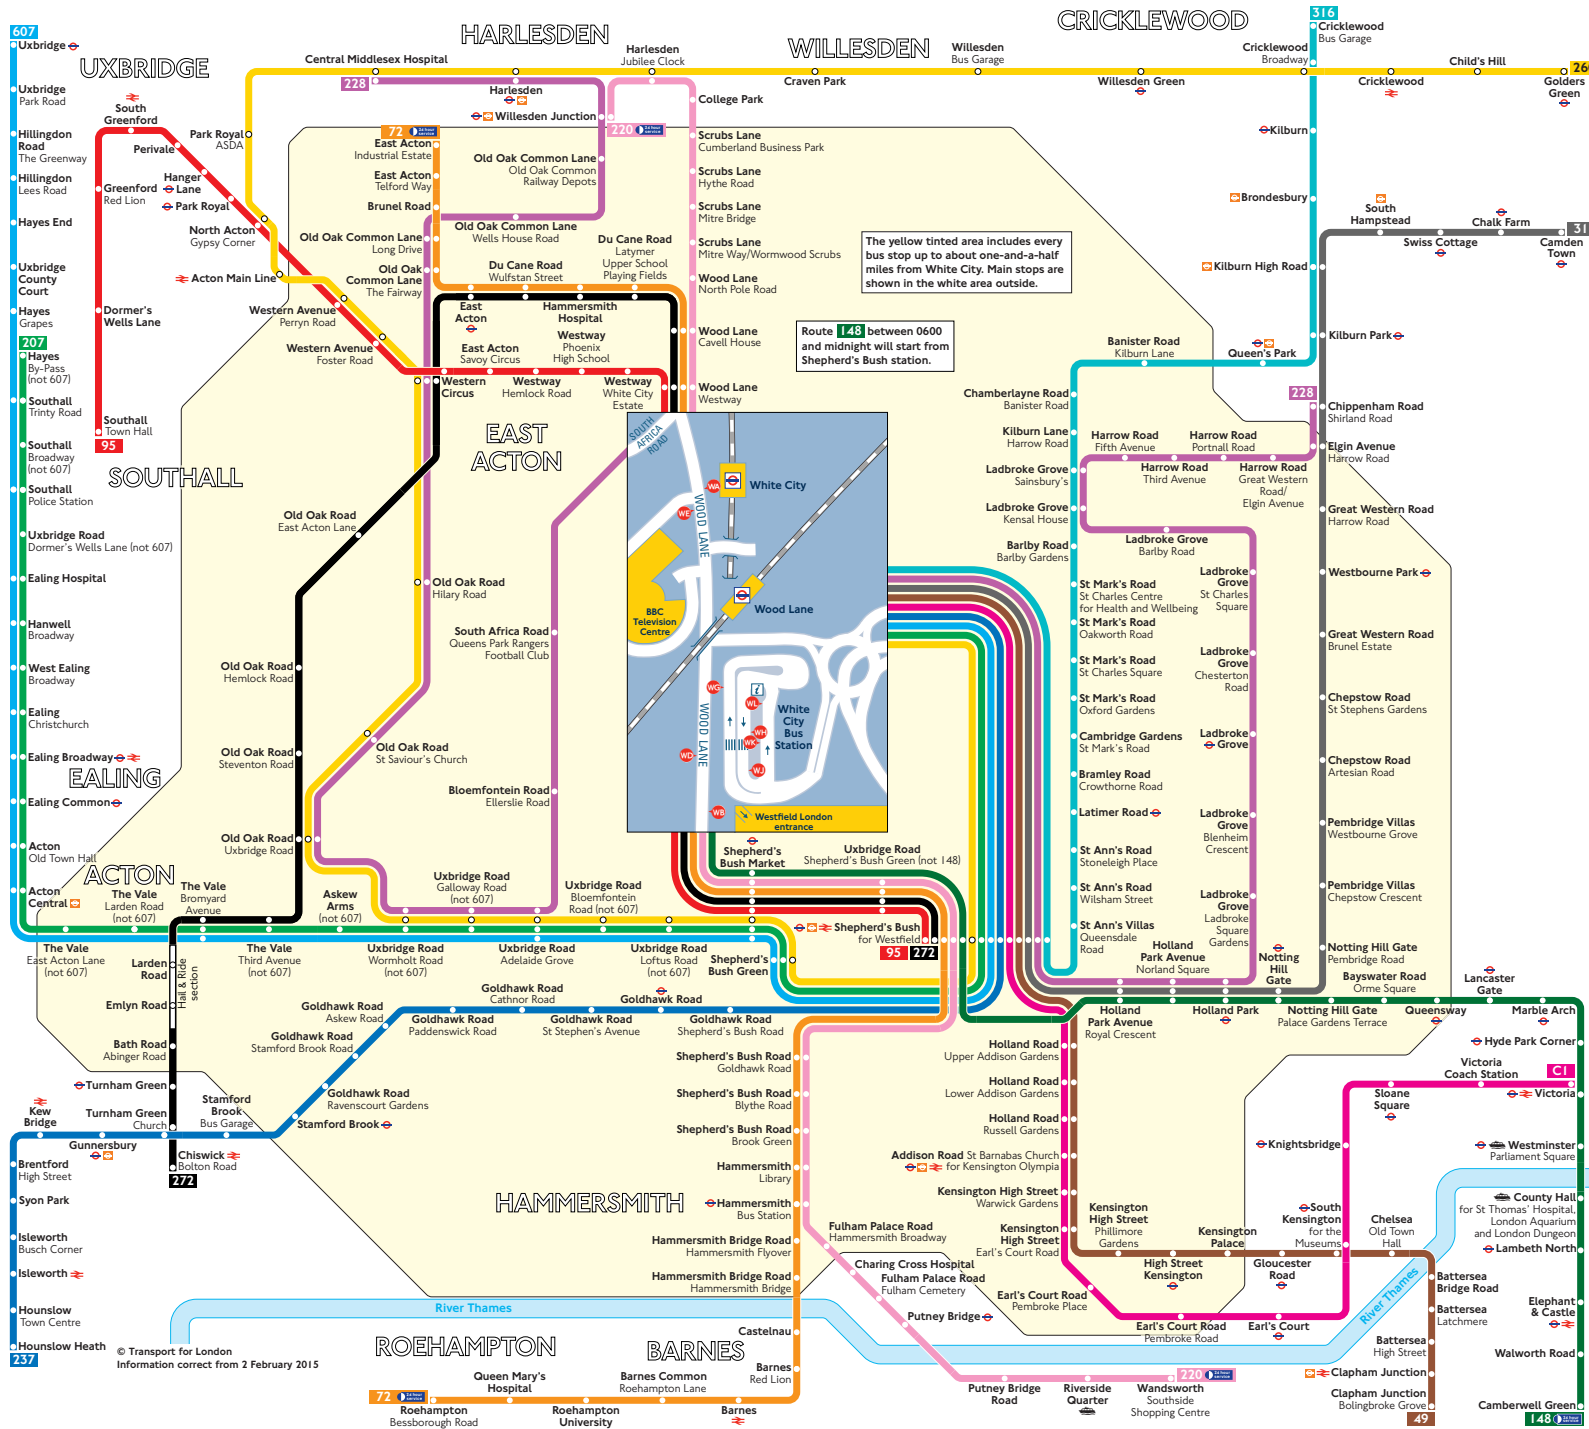

Buses from White City

Key

- Connections with London Underground
- Connections with London Underground
- Connections with National Rail
- Connections with river boats
- Limited stop
- Not served weekday morning and evening peak hours or Saturday shopping hours

A Red discs show the bus stop you need for your chosen bus service. The disc **A** appears on the top of the bus stop in the street (see map of town centre in centre of diagram).

Route finder

Day buses including 24-hour services

Bus route	Towards	Bus stops
31	Camden Town	WL WK
49	Clapham Junction	WL
72	East Acton	WL WE
95	Roehampton	WA WB
207	Shepherd's Bush	WA WB
220	Southall	WL WE
228	Hayes	WL WE
237	Wandsworth	WA WB
260	Willesden Junction	WL WE
272	Central Middlesex Hospital	WL WE
316	Maida Hill	WL
607	Hounslow Heath	WL
CI	Golders Green	WL
	Chiswick	WL WE
	Shepherd's Bush	WA WB
	Cricklewood	WL
	Uxbridge	WL
	Victoria	WL

Night buses

Bus route	Towards	Bus stops
148	Camberwell Green	WB WK