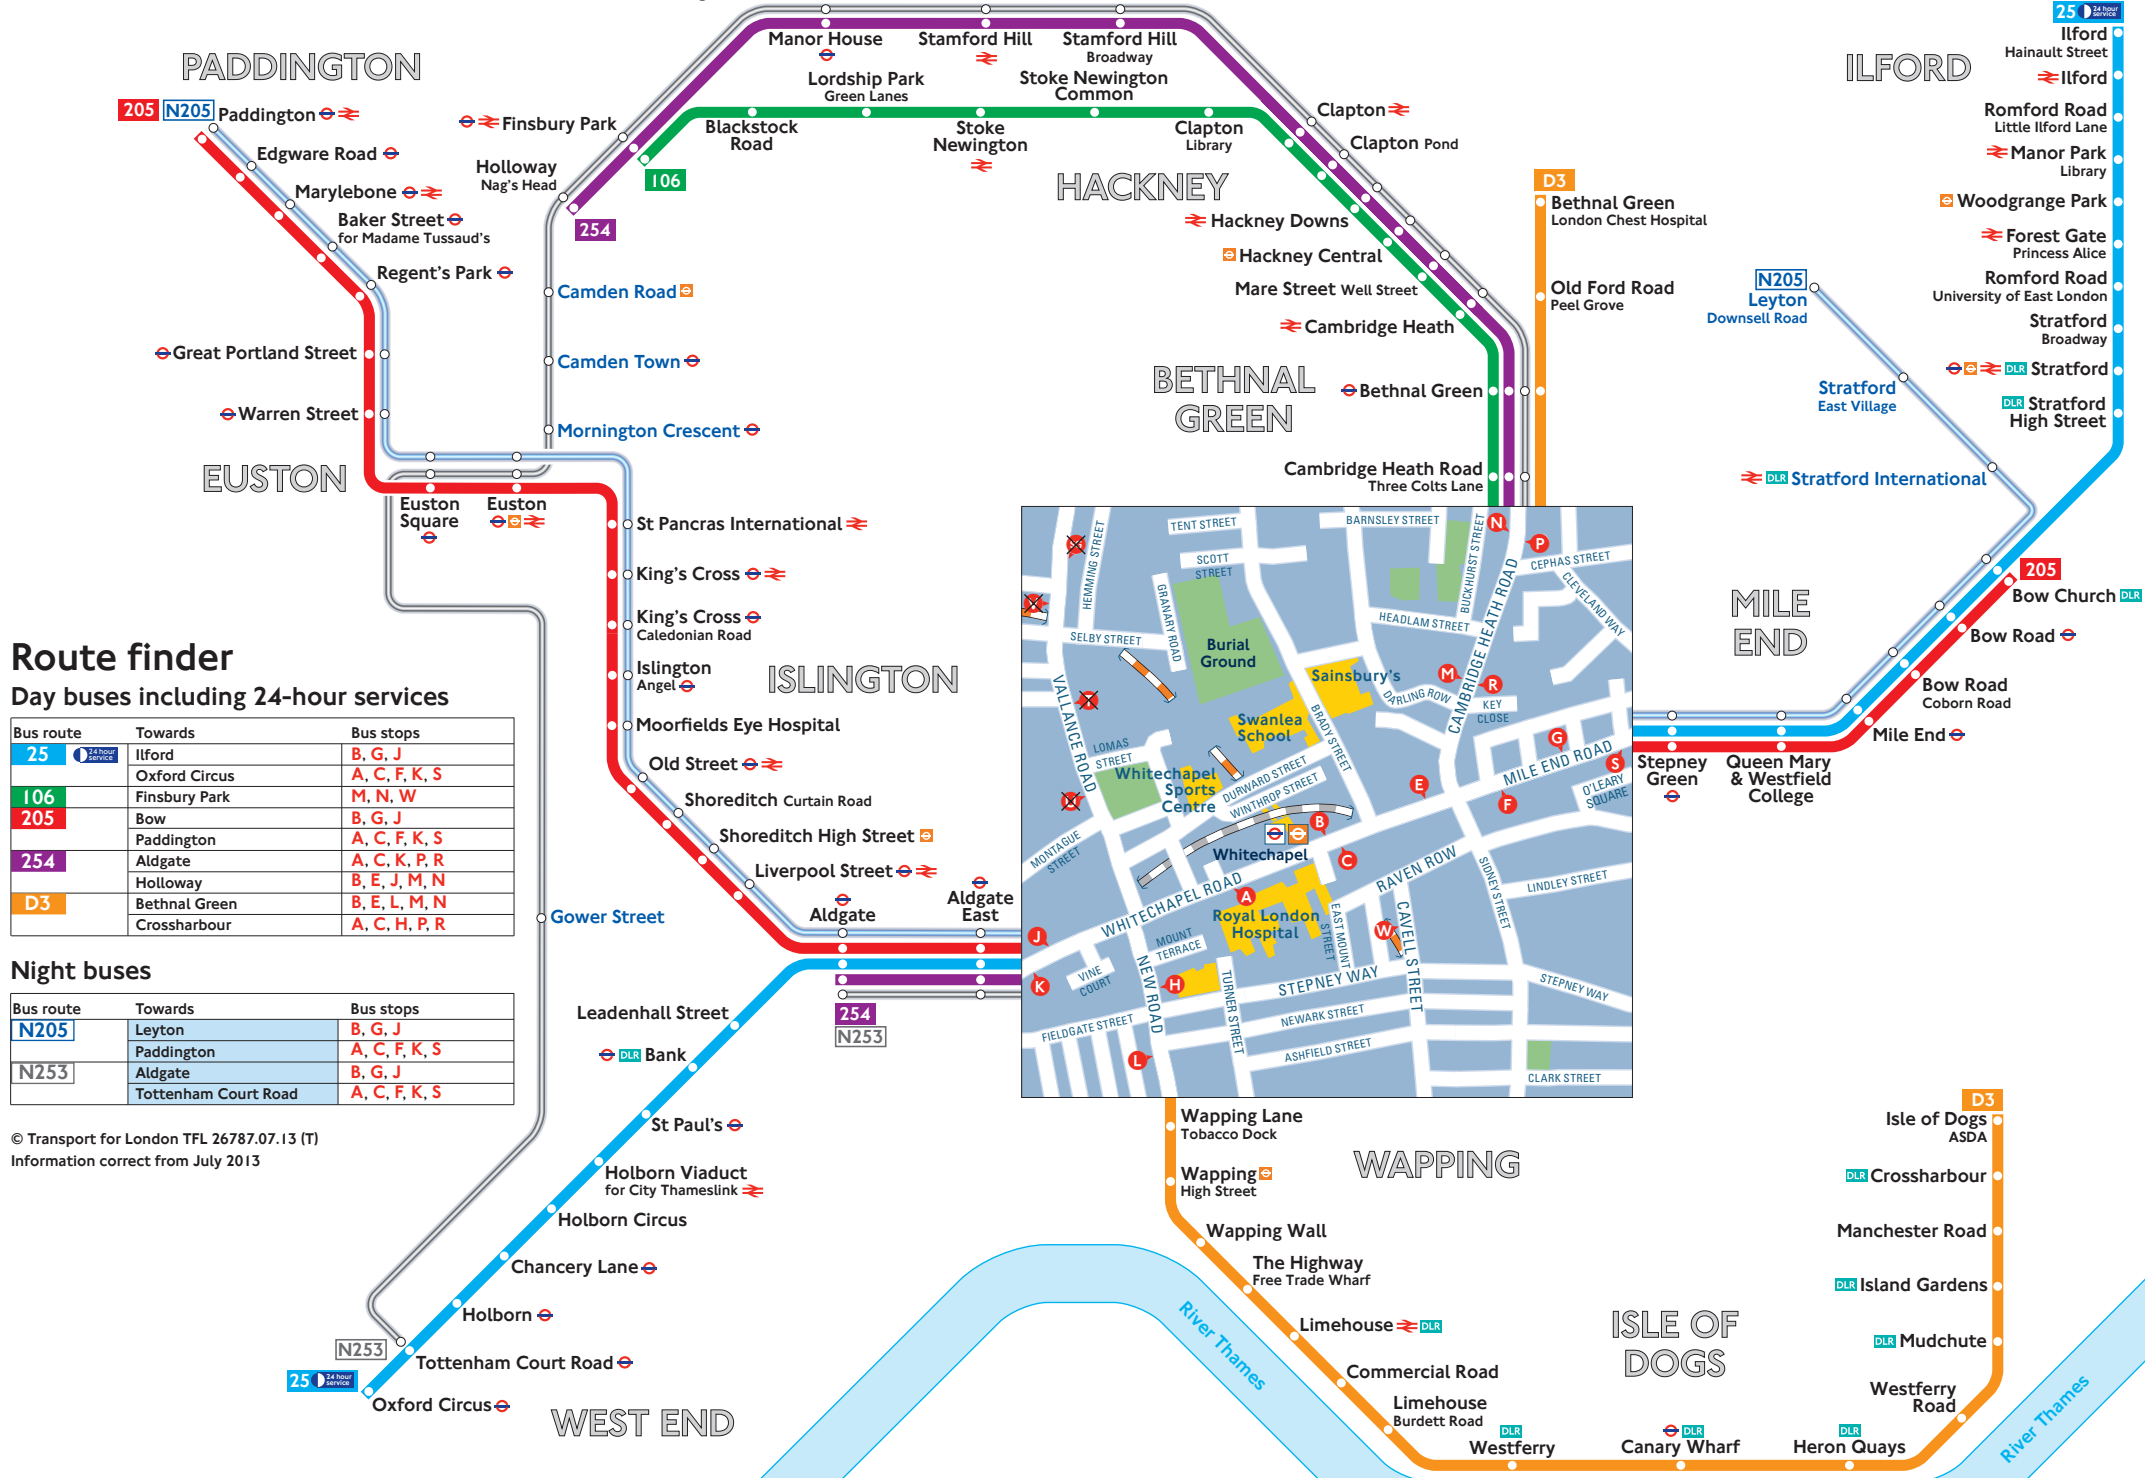

Buses from Whitechapel and The Royal London Hospital

Route finder

Day buses including 24-hour services

Bus route	Towards	Bus stops
25	Ilford	B, G, J
	Oxford Circus	A, C, F, K, S
106	Finsbury Park	M, N, W
205	Bow	B, G, J
	Paddington	A, C, F, K, S
254	Aldgate	A, C, K, P, R
	Holloway	B, E, J, M, N
D3	Bethnal Green	B, E, L, M, N
	Crossharbour	A, C, H, P, R

Night buses

Bus route	Towards	Bus stops
N205	Leyton	B, G, J
	Paddington	A, C, F, K, S
N253	Aldgate	B, G, J
	Tottenham Court Road	A, C, F, K, S

© Transport for London TFL 26787.07.13 (T)
Information correct from July 2013