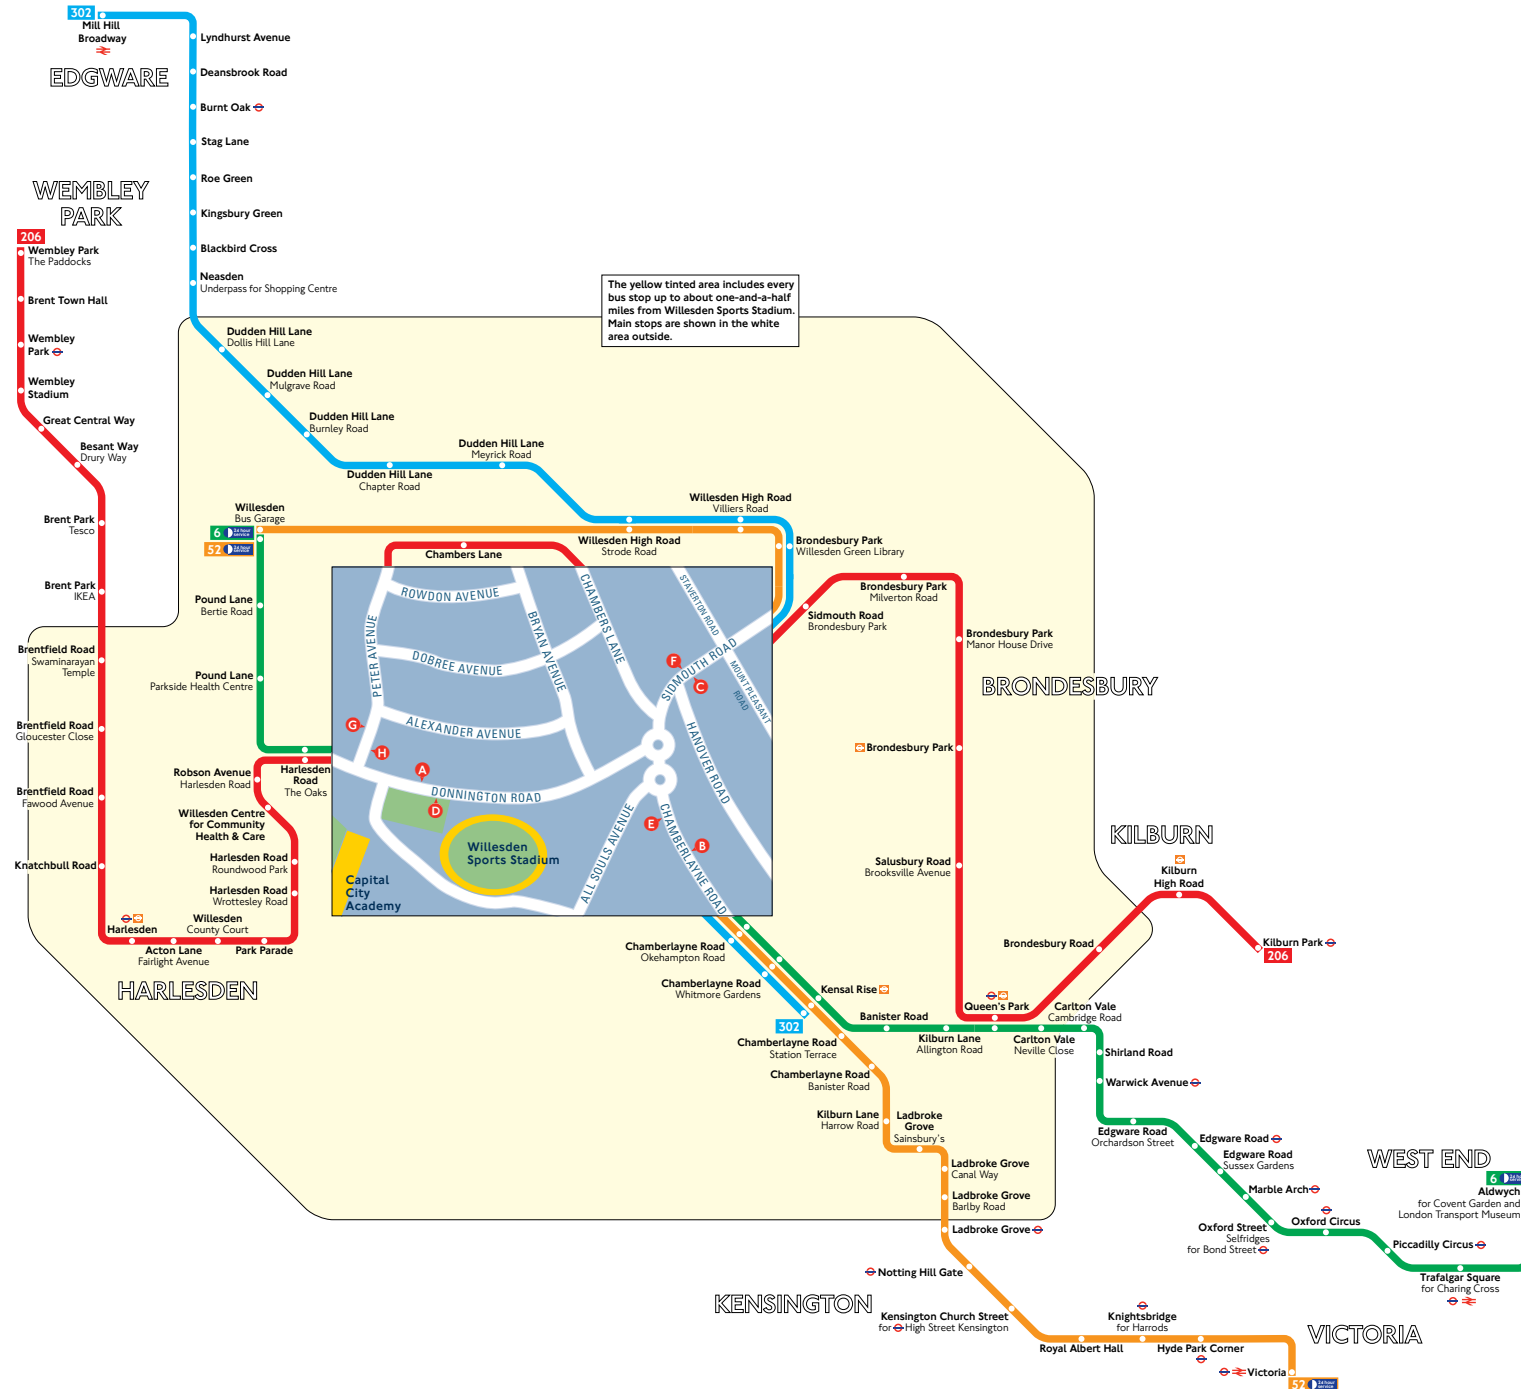

Buses from Willesden Sports Stadium

Route finder

Day buses including 24-hour services

Bus route	Towards	Bus stops
6 <small>24 hour service</small>	Aldwych	A B
	Willesden	D E
52 <small>24 hour service</small>	Victoria	B C
	Willesden	E F
206	Kilburn Park	F G
	Wembley Park	C H
302	Kensal Rise	D E
	Mill Hill Broadway	E F