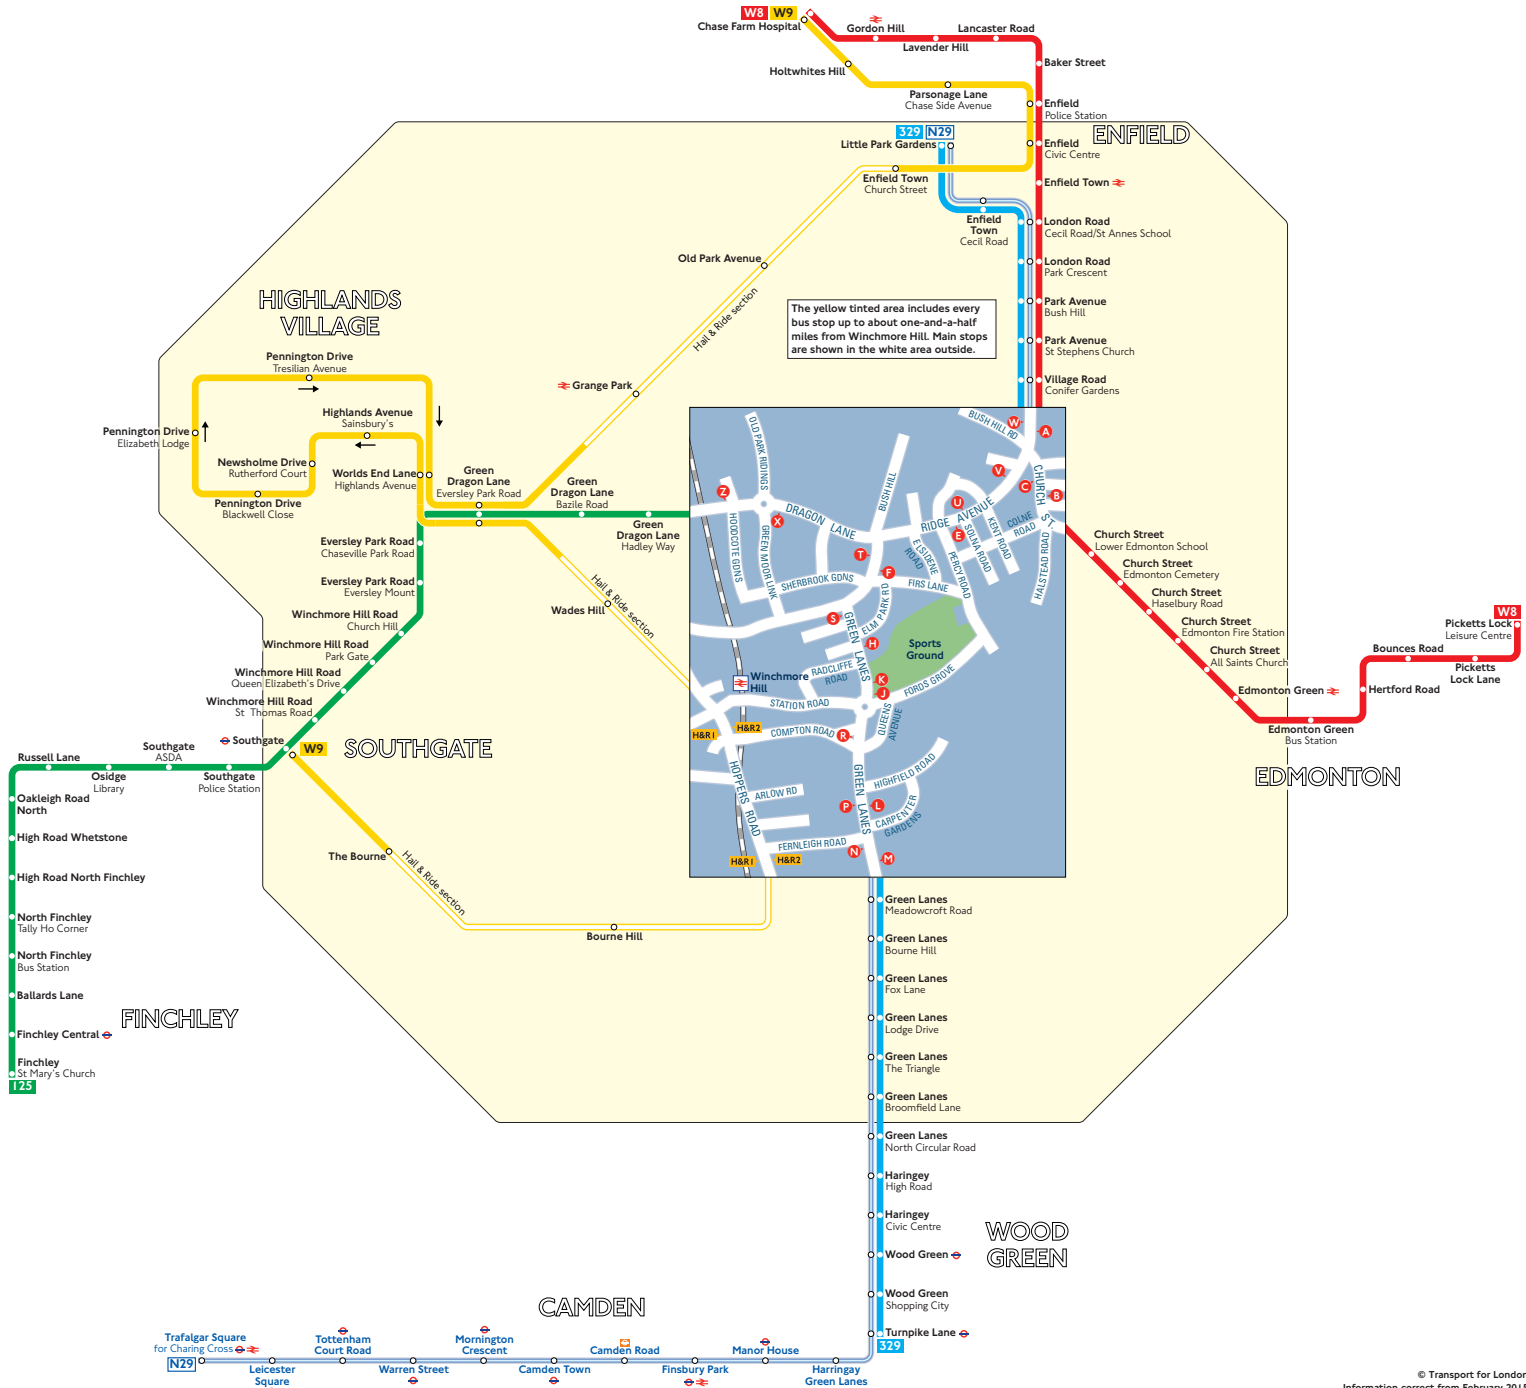

Buses from Winchmore Hill

Key

- 125 Day buses in black
- N29 Night buses in blue
- Connections with London Underground
- Connections with National Rail
- Sch School journey

Route W9 operates as Hail & Ride on the sections of roads marked H&R1 and H&R2 on the map. Buses stop at any safe point along the road. There are no bus stops at these locations, but please indicate clearly to the driver when you wish to board or alight.

Red discs show the bus stop you need for your chosen bus service. The disc appears on the top of the bus stop in the street (see map of town centre in centre of diagram).

Route finder

Day buses

Bus route	Towards	Bus stops
125	Finchley	J S T X
329	Enfield	N P R S T U V W
	Turnpike Lane	A E F H K L M
W8	Chase Farm Hospital	C W
	Picketts Lock	A B
W9	Chase Farm Hospital	H&R1
	Southgate	H&R2

Night buses

Bus route	Towards	Bus stops
N29	Enfield	N P R S T U V W
	Trafalgar Square	A E F H K L M

Other buses

Bus route	Towards	Bus stops
616 Sch	Edmonton Green	X
629 Sch	Turkey Street	N P R S T U V W
	Wood Green	A E F H K L M
699 Sch	Potters Bar	T X
	Dame Alice Owen's School