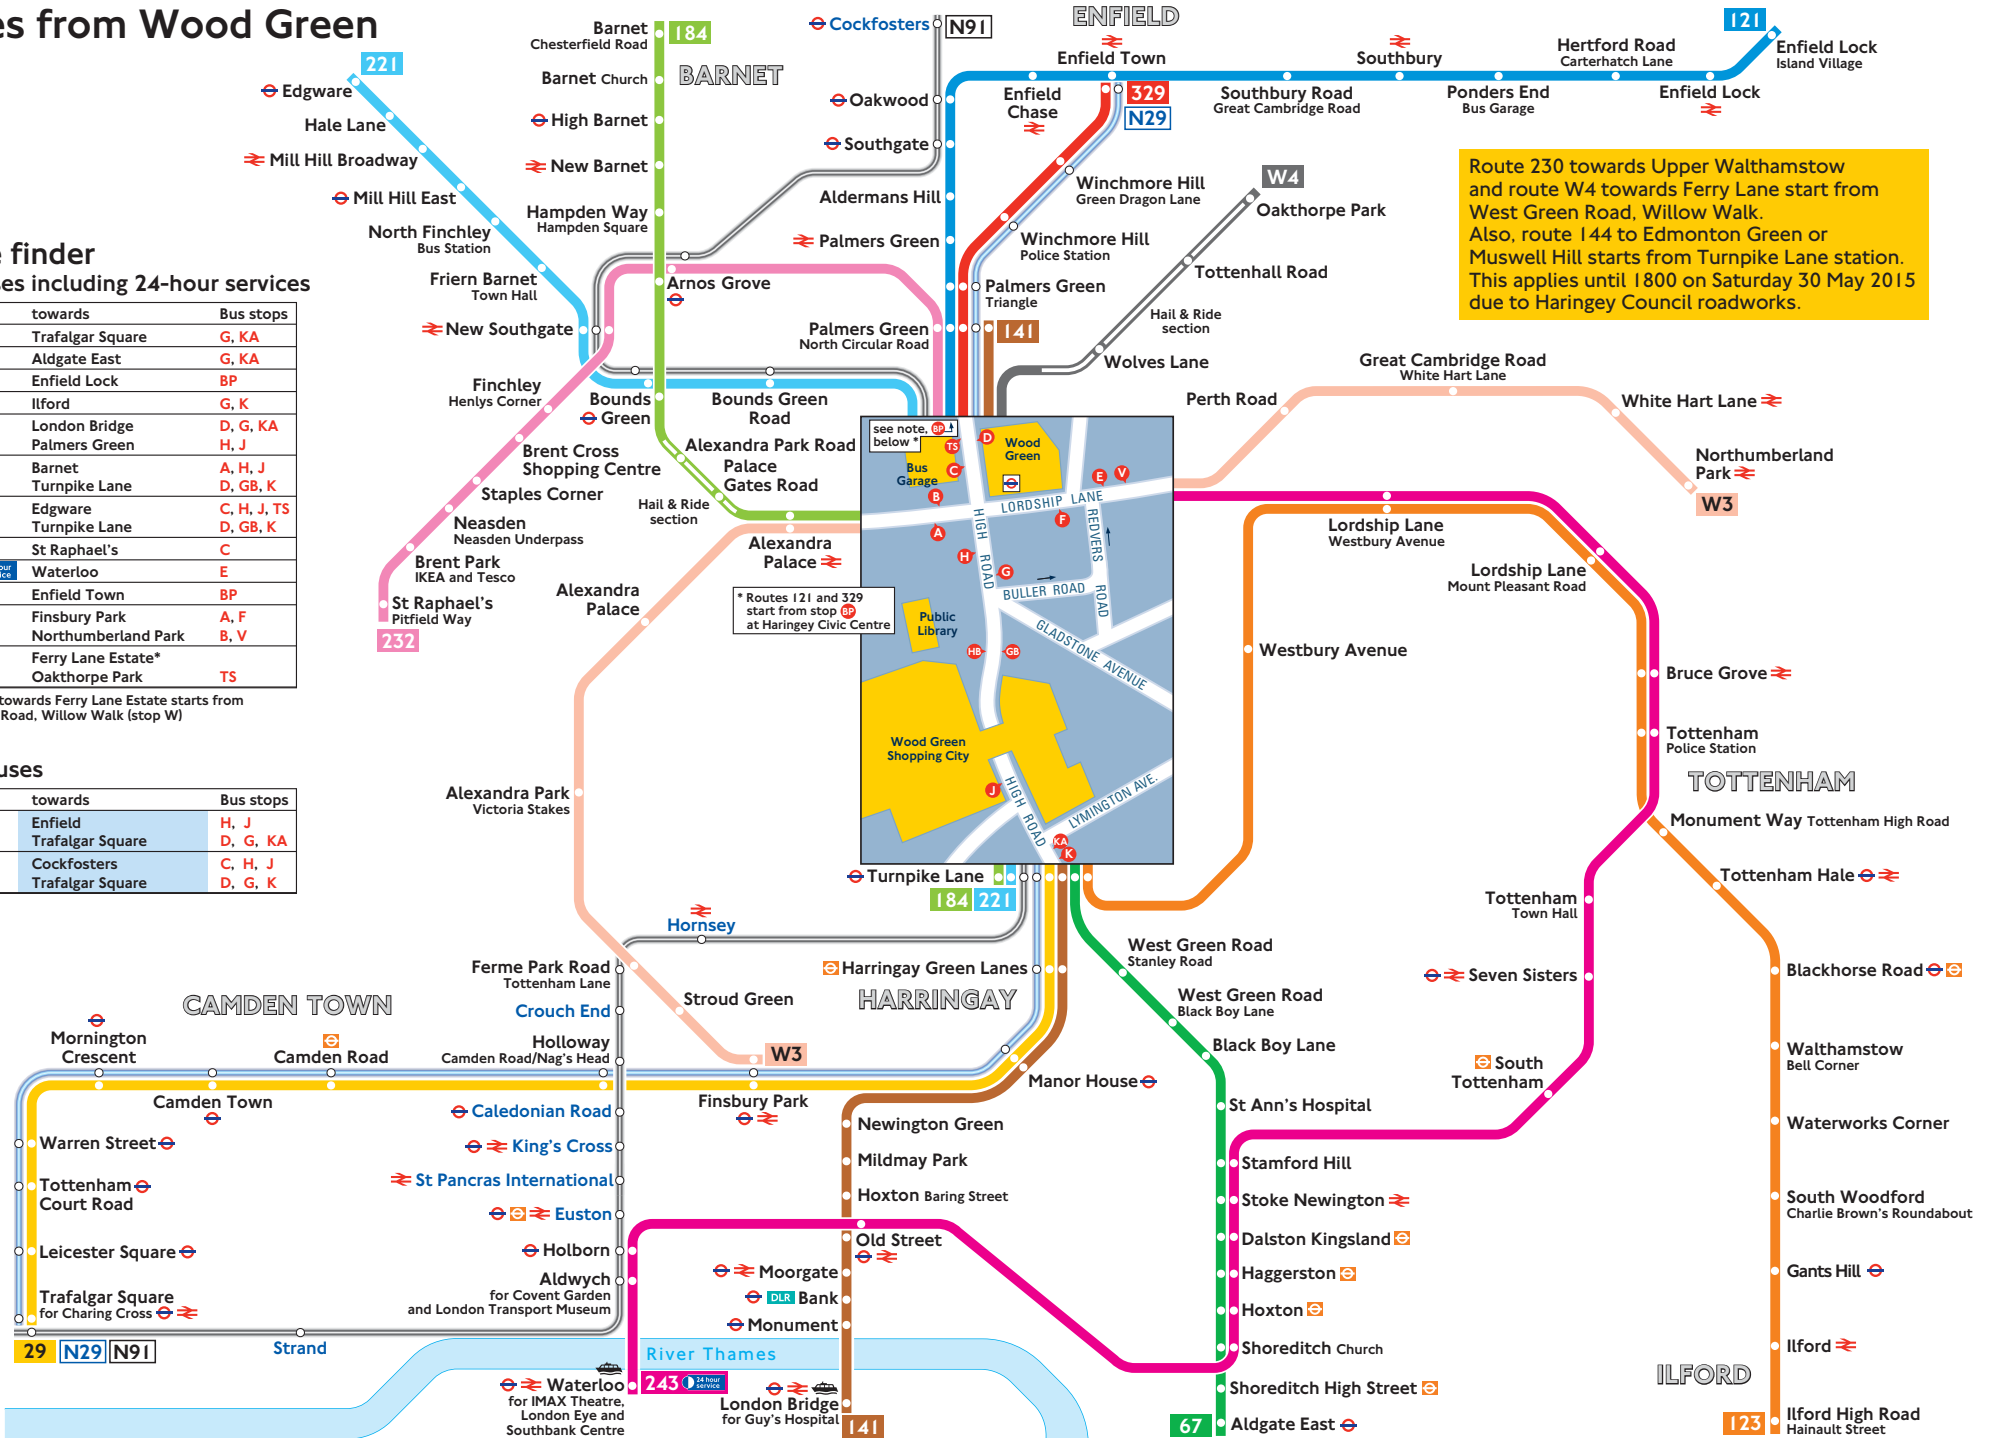

Buses from Wood Green

Route finder

Day buses including 24-hour services

Route	towards	Bus stops
29	towards Trafalgar Square	G, KA
67	Aldgate East	G, KA
121	Enfield Lock	BP
123	Ilford	G, K
141	London Bridge Palmer's Green	D, G, KA H, J
184	Barnet Turnpike Lane	A, H, J D, GB, K
221	Edgware Turnpike Lane	C, H, J, TS D, GB, K
232	St Raphael's	C
243	Waterloo	E
329	Enfield Town	BP
W3	Finsbury Park Northumberland Park	A, F B, V
W4	Ferry Lane Estate* Oakthorpe Park	TS

* Route W4 towards Ferry Lane Estate starts from West Green Road, Willow Walk (stop W)

Night buses

Route	towards	Bus stops
N29	Enfield Trafalgar Square	H, J D, G, KA
N91	Cockfosters Trafalgar Square	C, H, J D, G, K

Route 230 towards Upper Walthamstow and route W4 towards Ferry Lane start from West Green Road, Willow Walk. Also, route 144 to Edmonton Green or Muswell Hill starts from Turnpike Lane station. This applies until 1800 on Saturday 30 May 2015 due to Haringey Council roadworks.