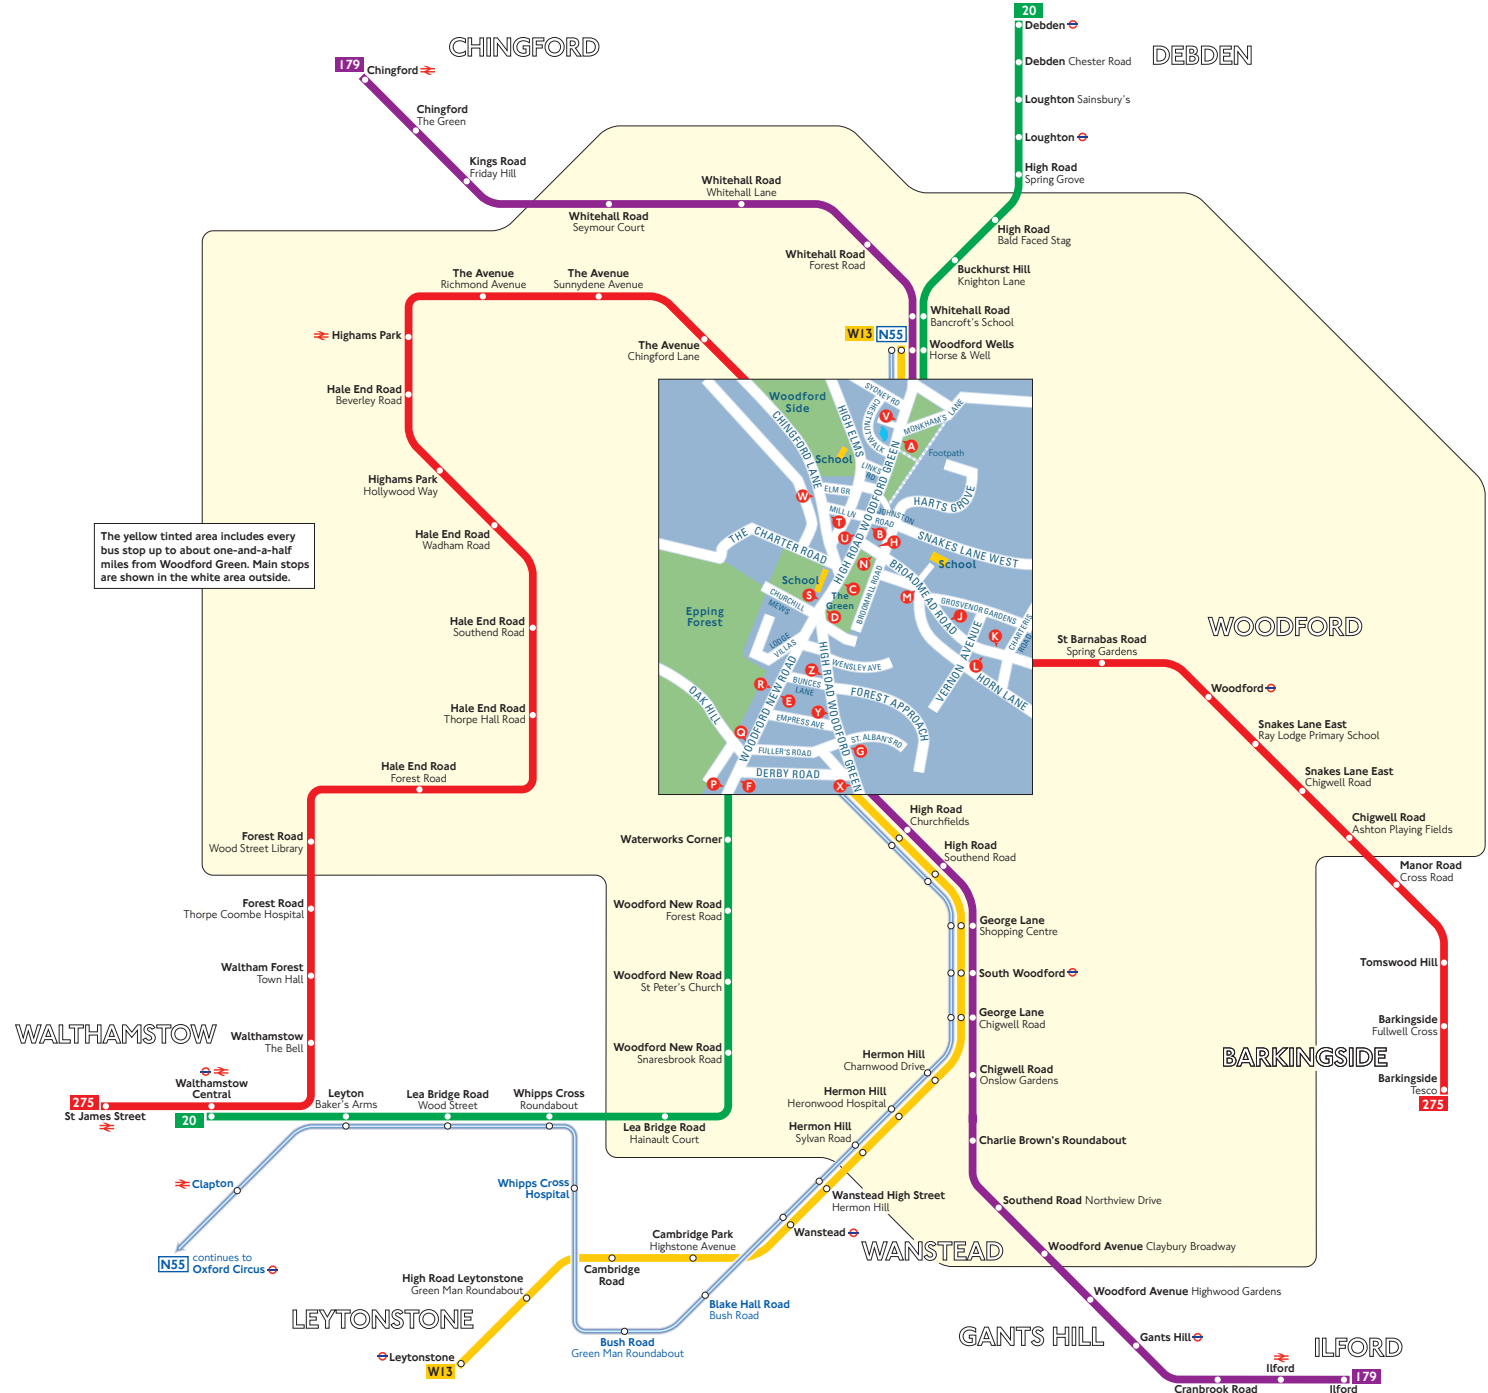

Buses from Woodford Green

Route finder

Day buses

Bus route	Towards	Bus stops
20	Debben	P Q R S U V
	Walthamstow	A B C E F G
179	Chingford	S U V X Y Z
	Ilford	A B C D G
275	Barkingside	H J K T
	Walthamstow	L M N W
W13	Leytonstone	A B C D G
	Woodford Wells	S U V X Y Z

Night buses

Bus route	Towards	Bus stops
N55	Oxford Circus	A B C D G
	Woodford Wells	S U V X Y Z