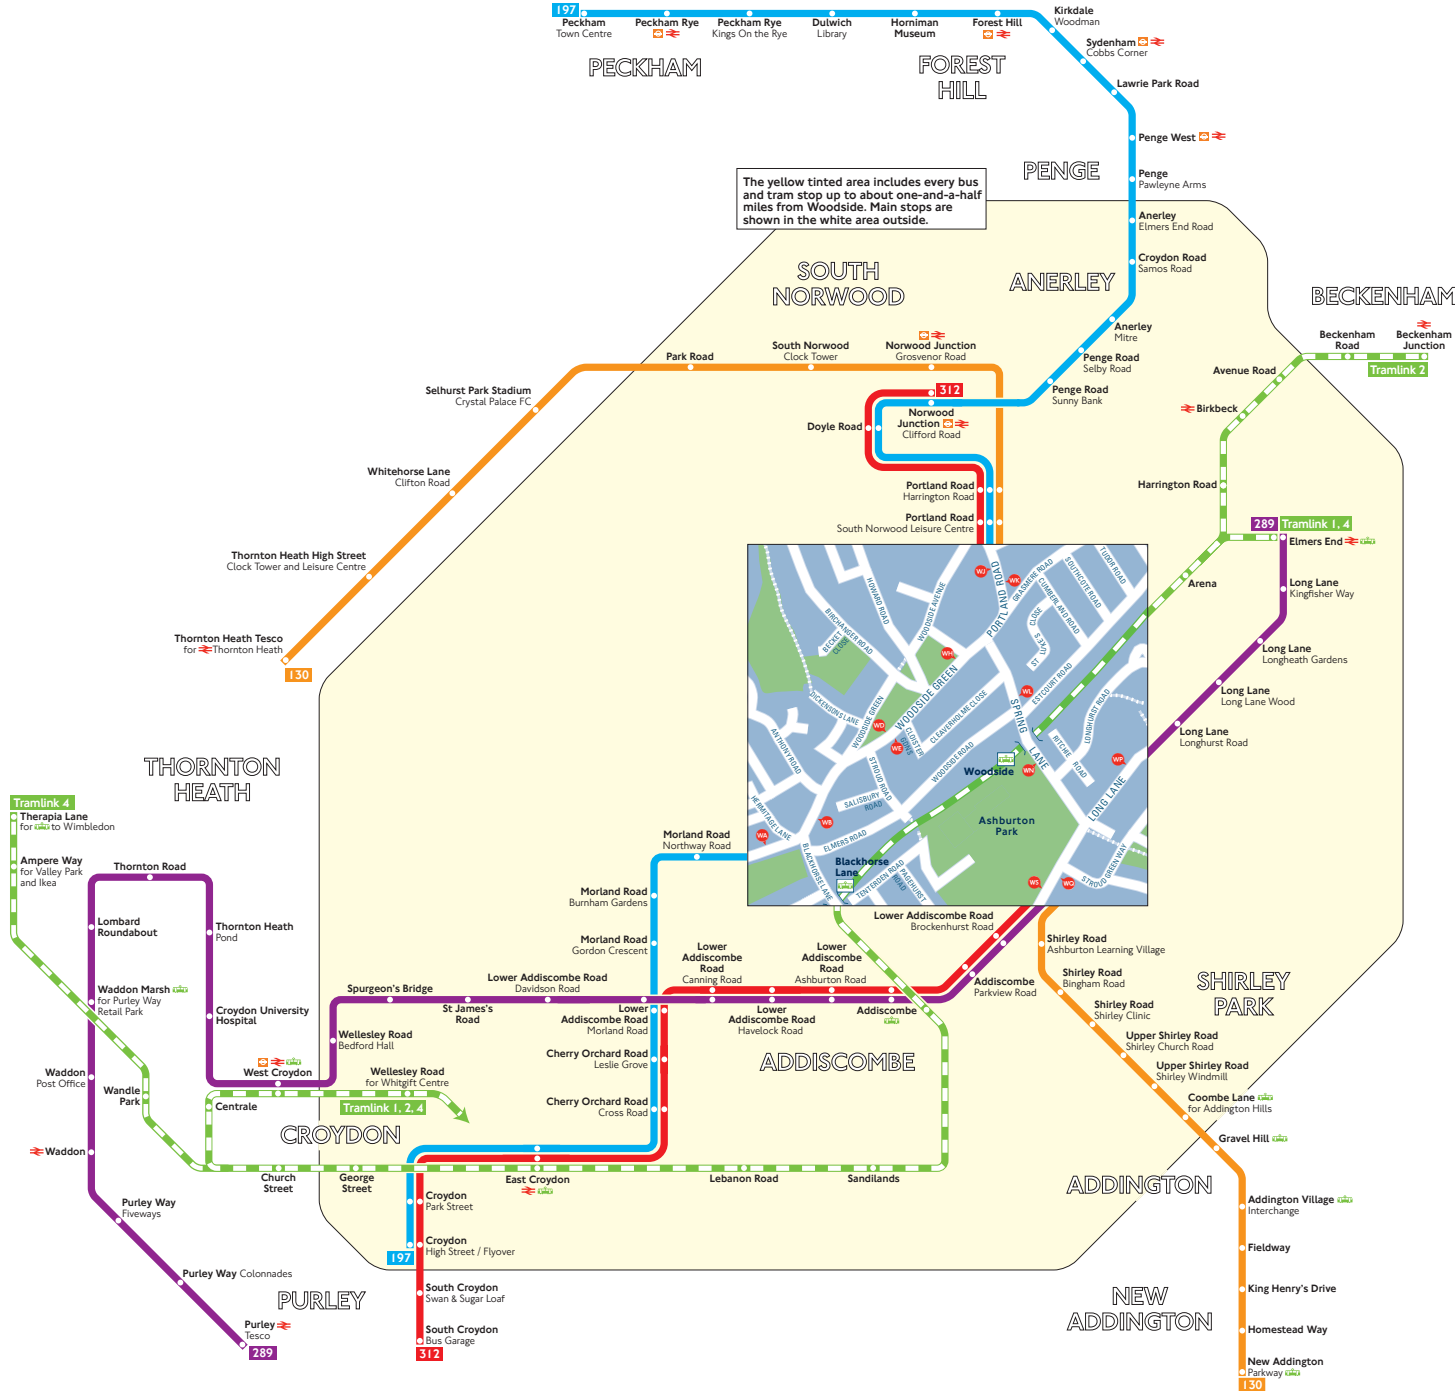

Buses and trams from Woodside

Route finder

Day buses

Bus route	Towards	Bus stops
130	New Addington	WK WB WC
	Thornton Heath	WJ WN WS
197	Croydon	WB WE WK
	Peckham	WA WD WF WW
289	Elmers End	WP WS
	Purley	WC
312	Norwood Junction	WJ WN WS
	South Croydon	WK WB WC

Trams

Tram route	Towards	Tram stop
1	Elmers End	Tram stop
	West Croydon	Tram stop
2	Beckenham Junction	Tram stop
	West Croydon	Tram stop
4	Elmers End+	Tram stop
	Therapia Lane+	Tram stop

+ Mondays to Saturdays except evenings