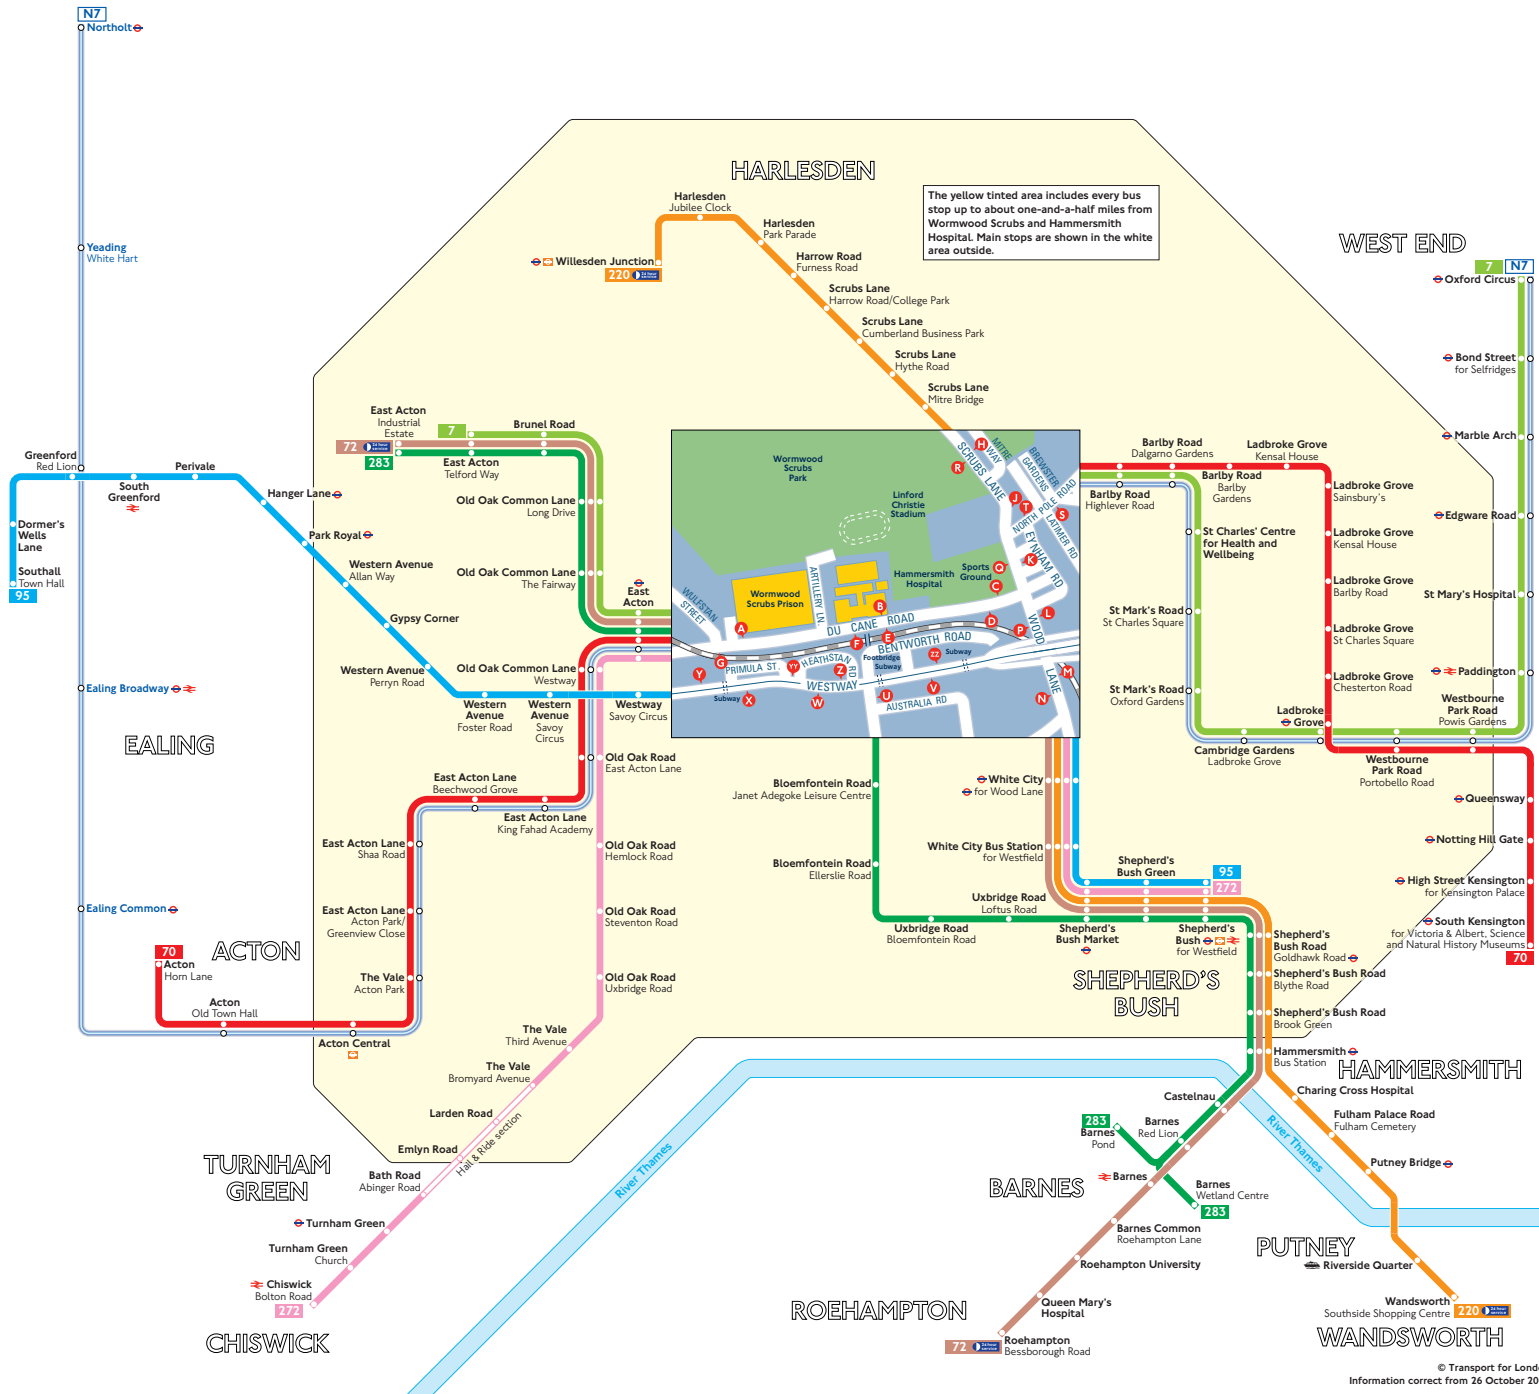

Buses from Wormwood Scrubs and Hammersmith Hospital

Key

- **7** Day buses in black
- **N7** Night buses in blue
- Connections with London Underground
- Connections with London Overground
- Connections with National Rail
- Connections with river boats
- Early mornings and evenings only
- Daytimes only when Wetland Centre is open

Red discs show the bus stop you need for your chosen bus service. The disc **A** appears on the top of the bus stop in the street (see map of town centre in centre of diagram).

Route finder

Day buses including 24-hour services

Bus route	Towards	Bus stops
7	East Acton Telford Way	D E G K S
	Oxford Circus	A B C G T
70	Acton	D F G K S
	South Kensington	A B C G T
72	East Acton Industrial Estate	D E G N P
	Roehampton	A B C L M
95	Shepherd's Bush	M Y W Z
	Southall	N V W X
220	Wandsworth	H J K L M
	Willesden Junction	N P O R
272	Chiswick	D F G N P
	Shepherd's Bush	A B C L M
283	Barnes Wetland Centre (daytimes only when centre is open) or Barnes Pond at other times	A B C L U V
	East Acton Industrial Estate	D E G N P

Night buses

Bus route	Towards	Bus stops
N7	Northolt	D E G K S
	Oxford Circus	A B C G T