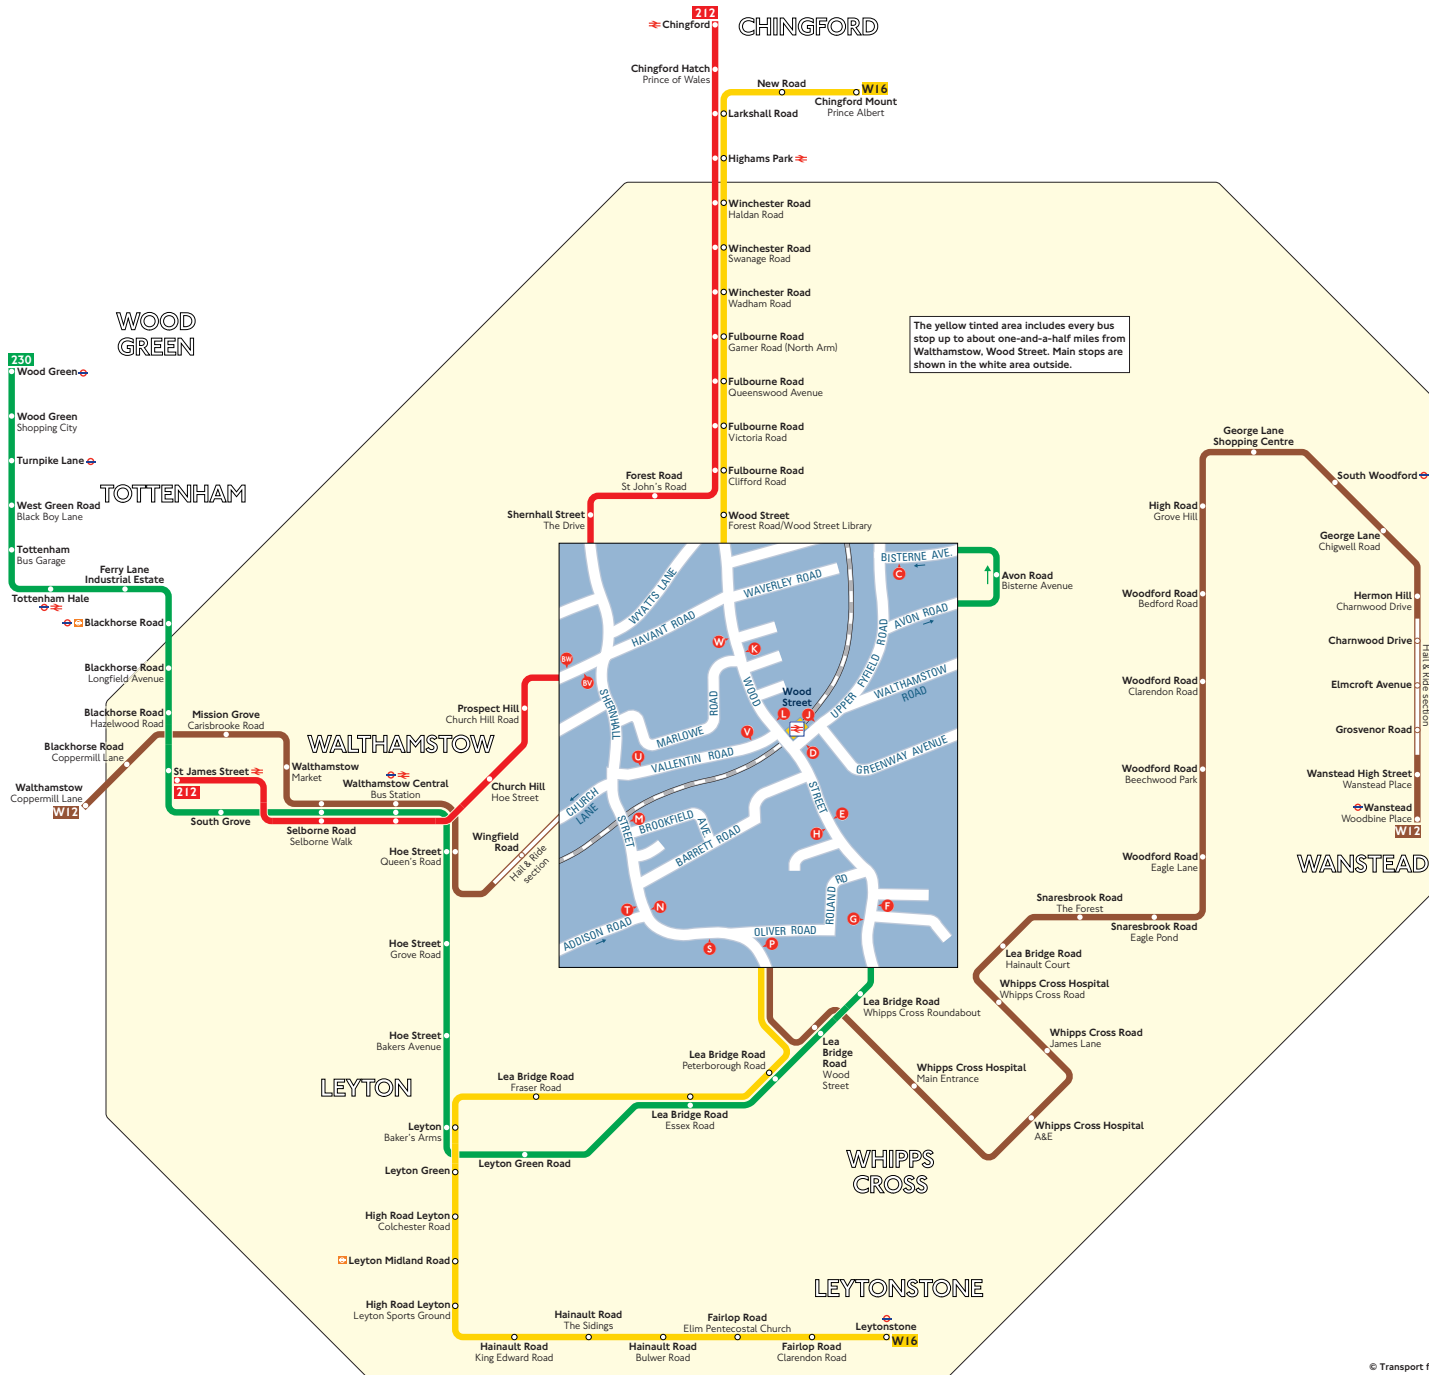

Buses from Walthamstow, Wood Street

Key

- Connections with London Underground
- Connections with London Overground
- Connections with National Rail

Red discs show the bus stop you need for your chosen bus service. The disc appears on the top of the bus stop in the street (see map of town centre in centre of diagram).

Route finder

Day buses

Bus route	Towards	Bus stops
212	Chingford	
	St. James Street	
230	Wood Green	
	Walthamstow	
W12	Wanstead	
	Chingford Mount	
W16	Leytonstone	